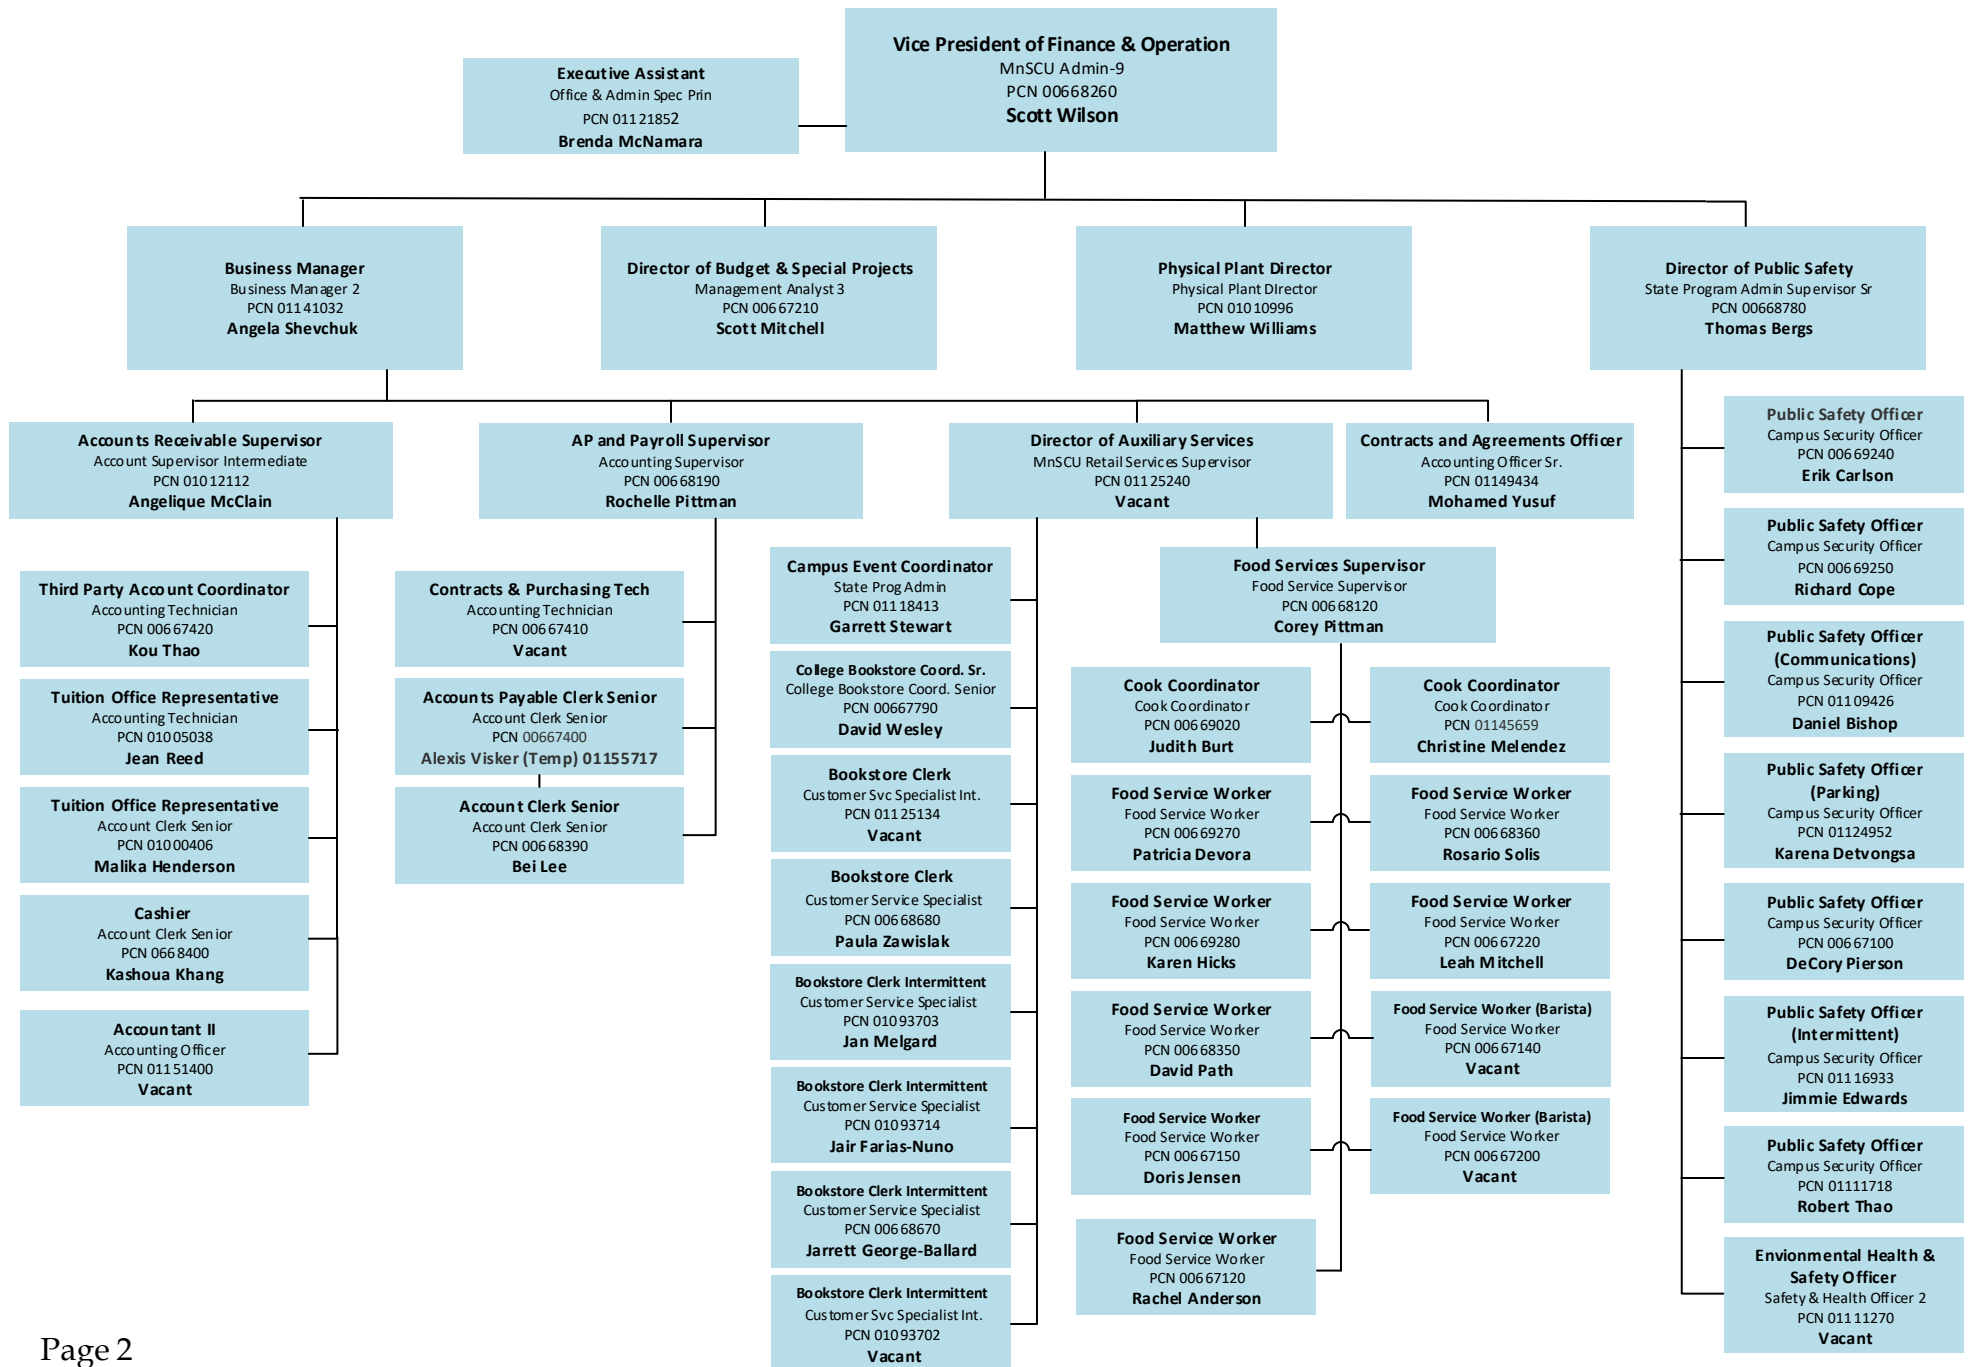

FINANCE AND OPERATIONS

FINANCE AND OPERATIONS (CONT.)

PHYSICAL PLANT

ACADEMIC AND STUDENT AFFAIRS

ENROLLMENT MANAGEMENT AND STUDENT SUCCESS

ENROLLMENT MANAGEMENT AND STUDENT SUCCESS (cont.)

ACADEMIC SUPPORT / ACCESS & DISABILITY SERVICES

CAREER AND TECHNICAL EDUCATION

Dean of Career and Technical Education

MnSCU Admin-6

PCN 00669660

V.A. Barber

Administrative Assistant

Office & Admin Special Senior
PCN 01001358

Diana Longseth