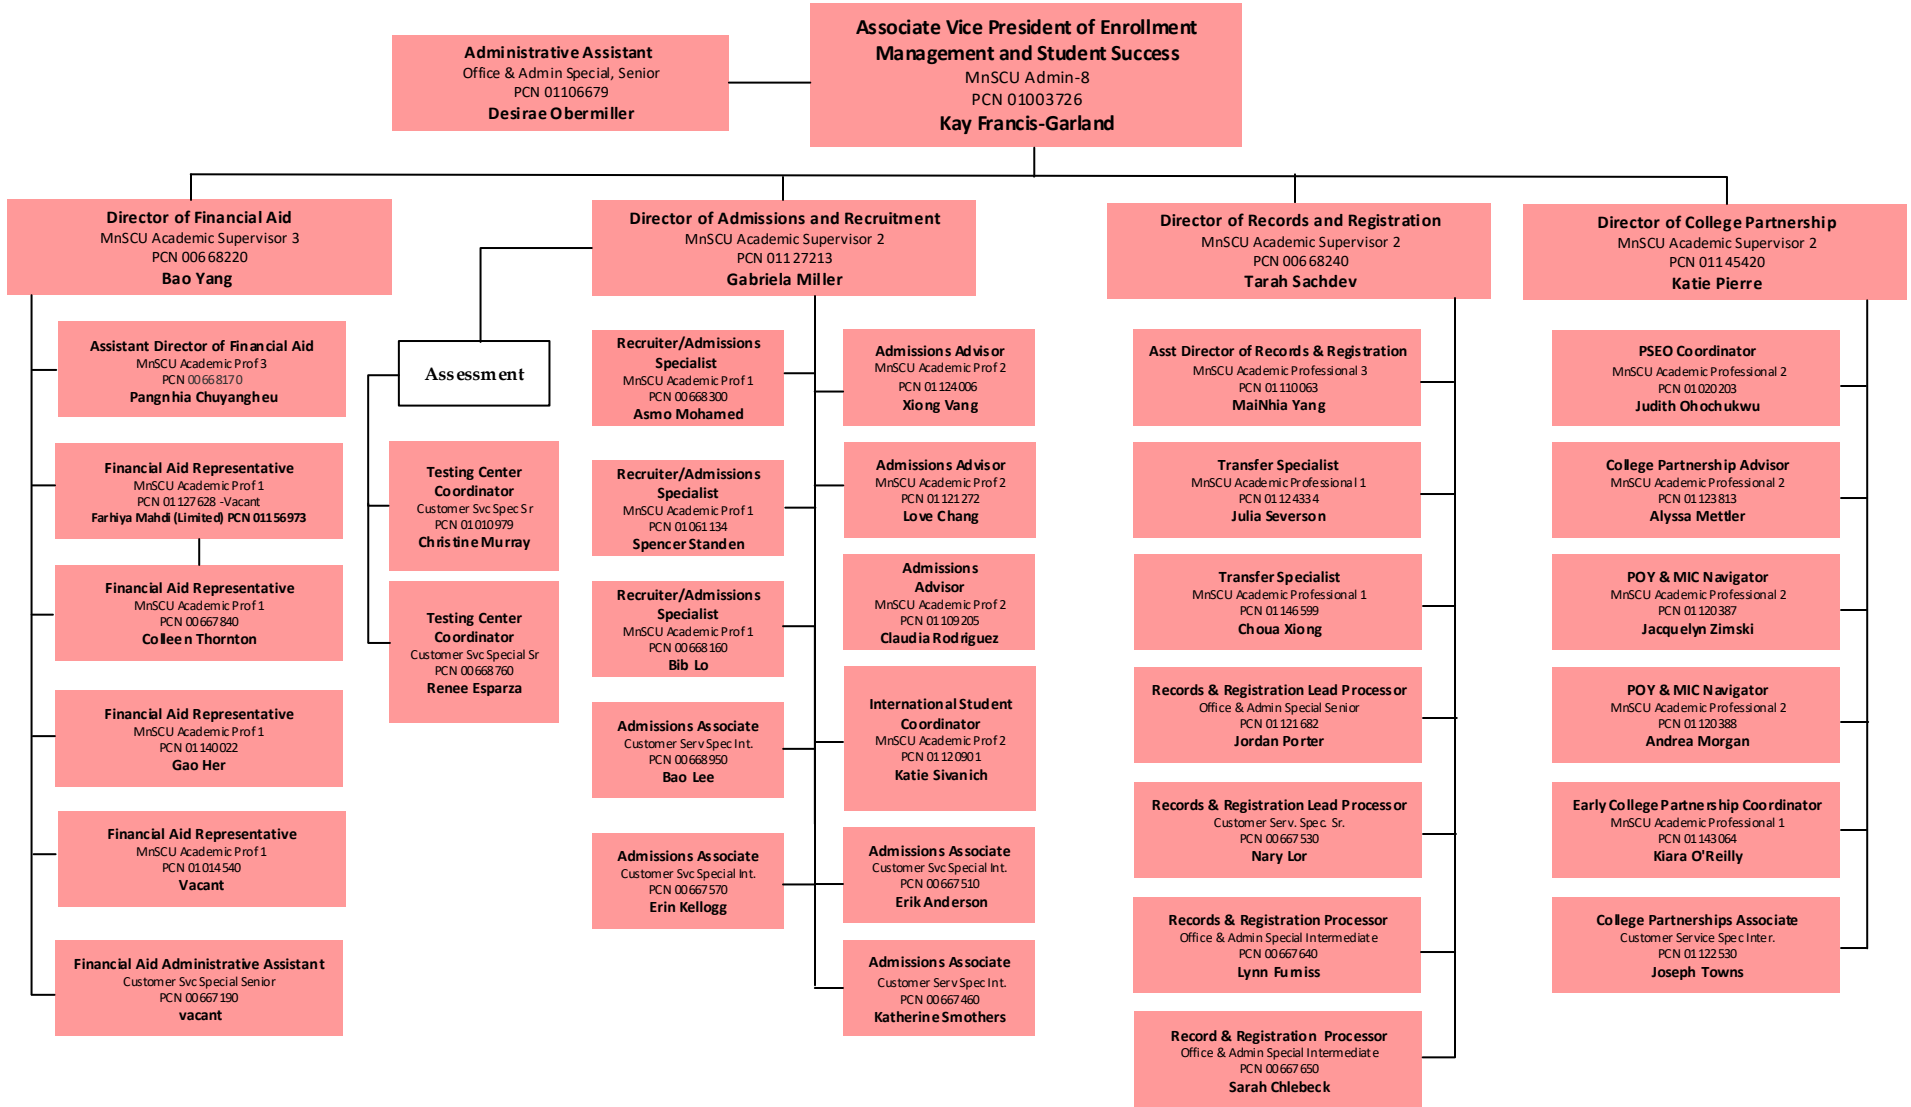

FINANCE AND OPERATIONS

FINANCE AND OPERATIONS (CONT.)

PHYSICAL PLANT

ACADEMIC AND STUDENT AFFAIRS

ENROLLMENT MANAGEMENT AND STUDENT SUCCESS

ENROLLMENT MANAGEMENT AND STUDENT SUCCESS (cont.)

ACADEMIC SUPPORT / ACCESS & DISABILITY SERVICES

CAREER AND TECHNICAL EDUCATION

Dean of Career and Technical Education

MnSCU Admin-6

PCN 00669660

V.A. Barber

Administrative Assistant

Office & Admin Special Senior
PCN 01001358

Diana Longseth