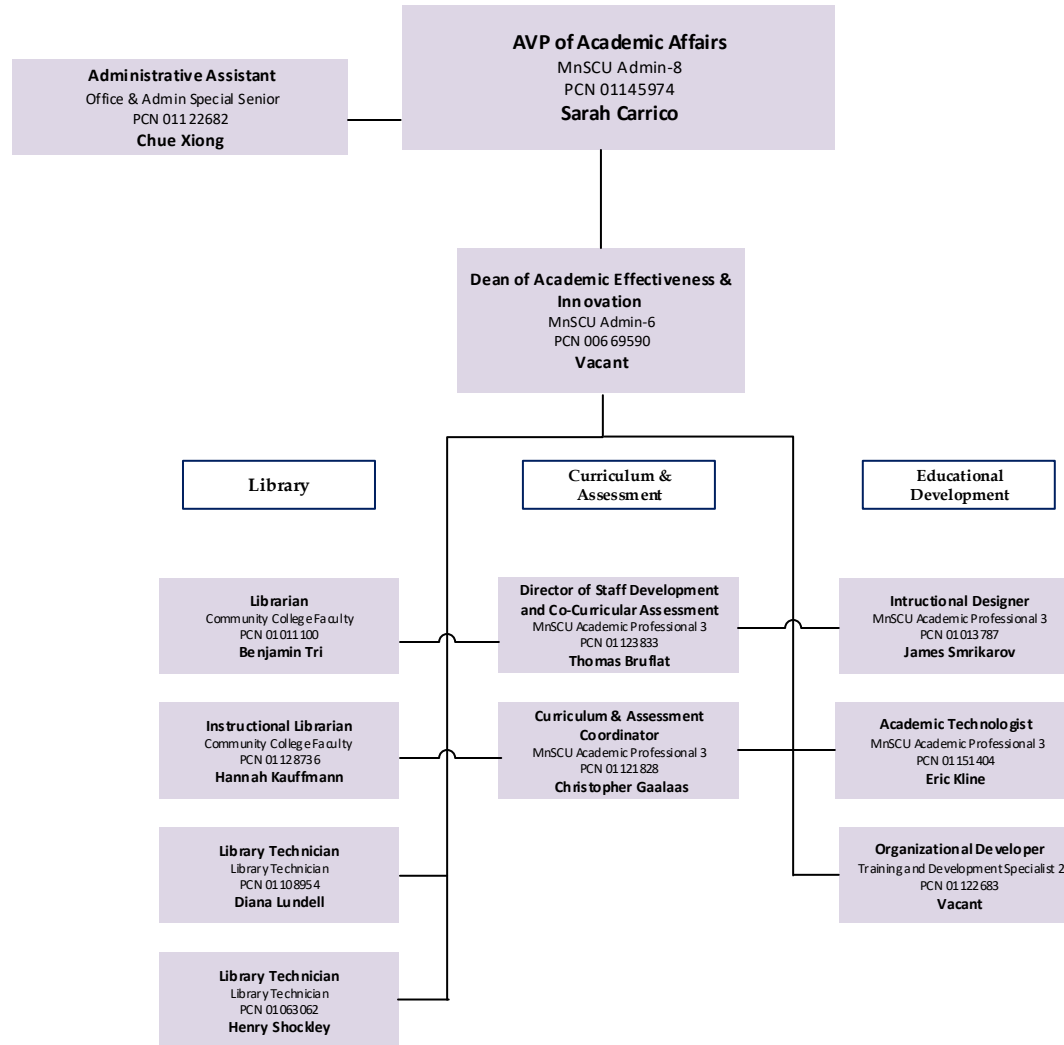

FINANCE AND OPERATIONS

FINANCE AND OPERATIONS (CONT.)

PHYSICAL PLANT

ACADEMIC AND STUDENT AFFAIRS

ENROLLMENT MANAGEMENT AND STUDENT SUCCESS

ENROLLMENT MANAGEMENT AND STUDENT SUCCESS (cont.)

ACADEMIC SUPPORT / ACCESS & DISABILITY SERVICES

CAREER AND TECHNICAL EDUCATION

Dean of Career and Technical Education

MnSCU Admin-6

PCN 00669660

V.A. Barber

Administrative Assistant

Office & Admin Special Senior
PCN 01001358

Diana Longseth