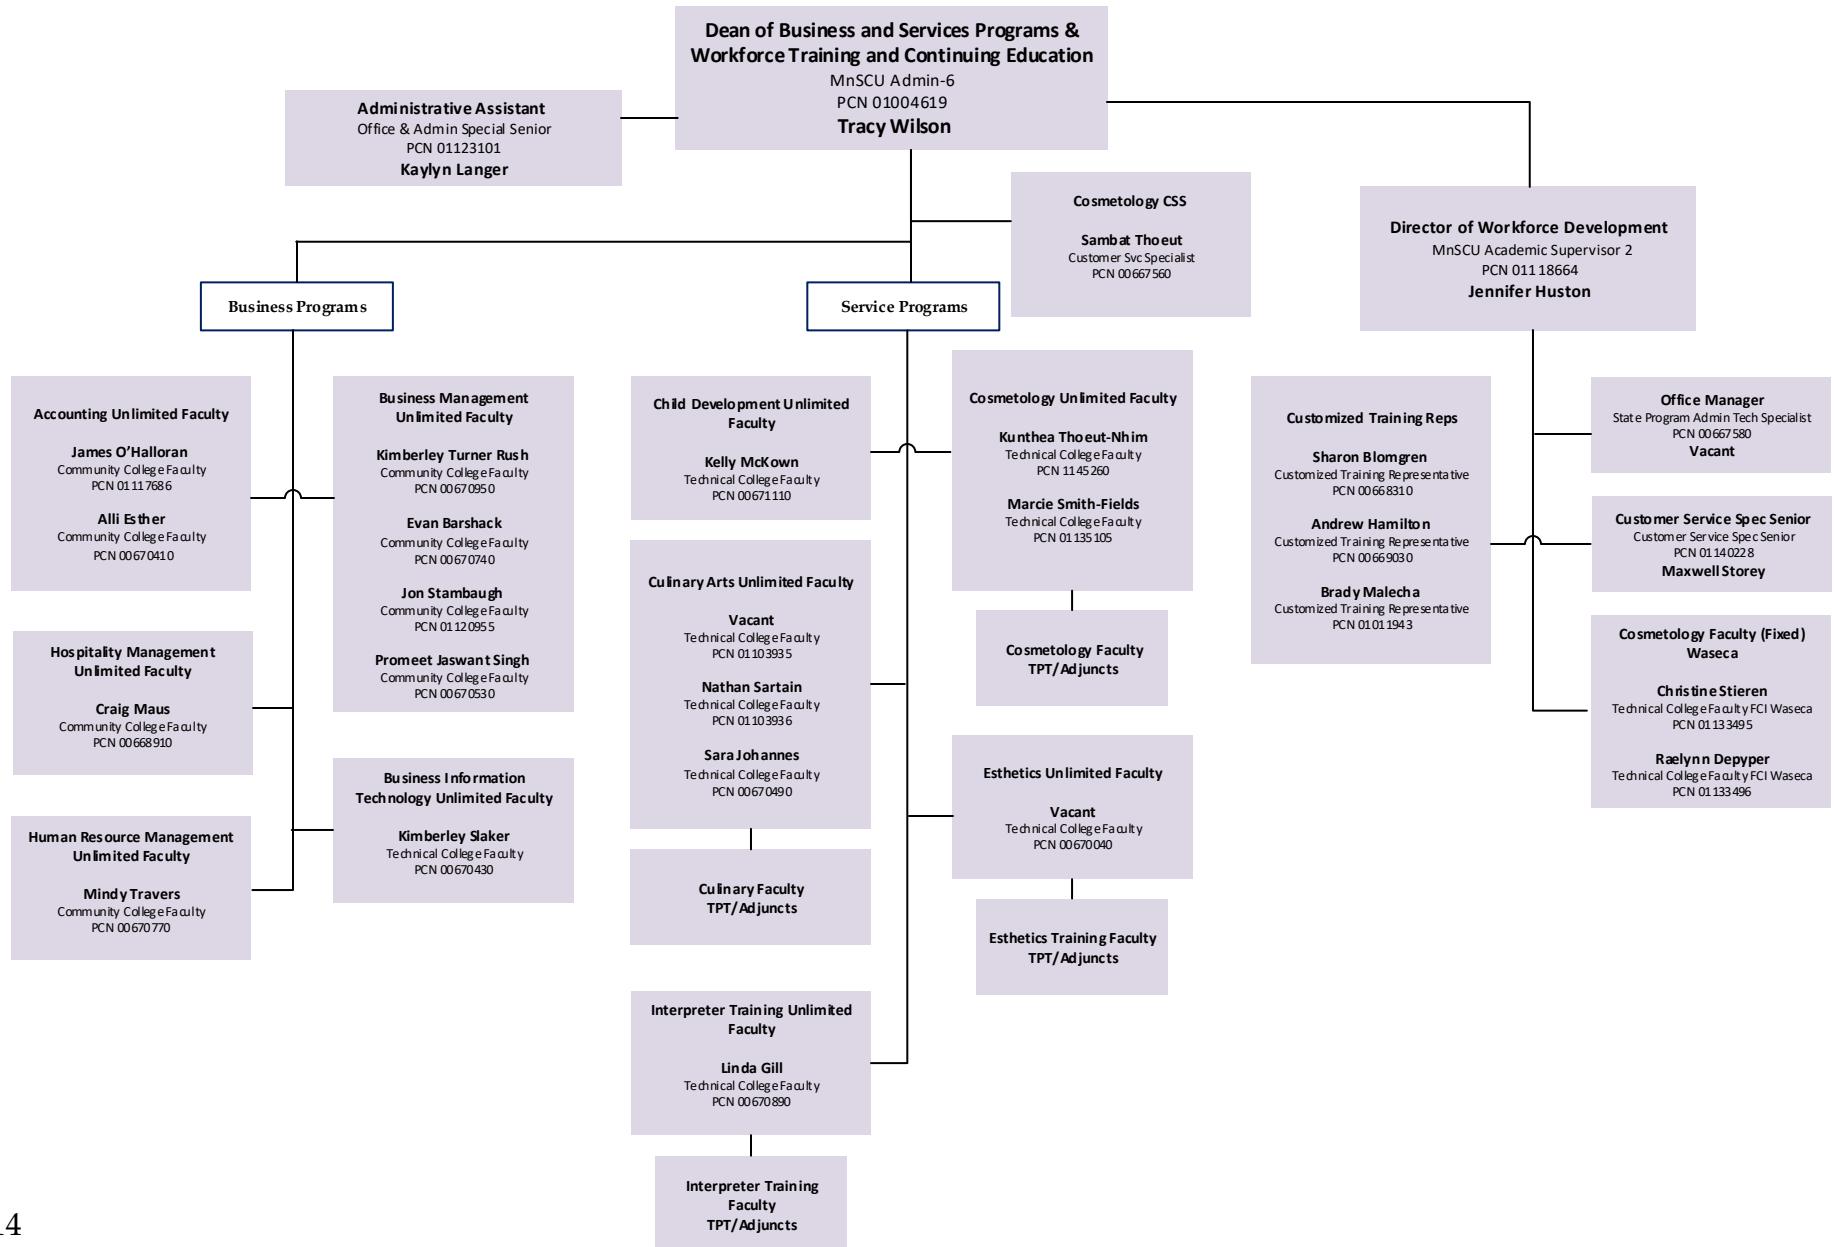

BUSINESS AND SERVICE PROGRAMS & WORKFORCE TRAINING AND CONTINUING EDUCATION