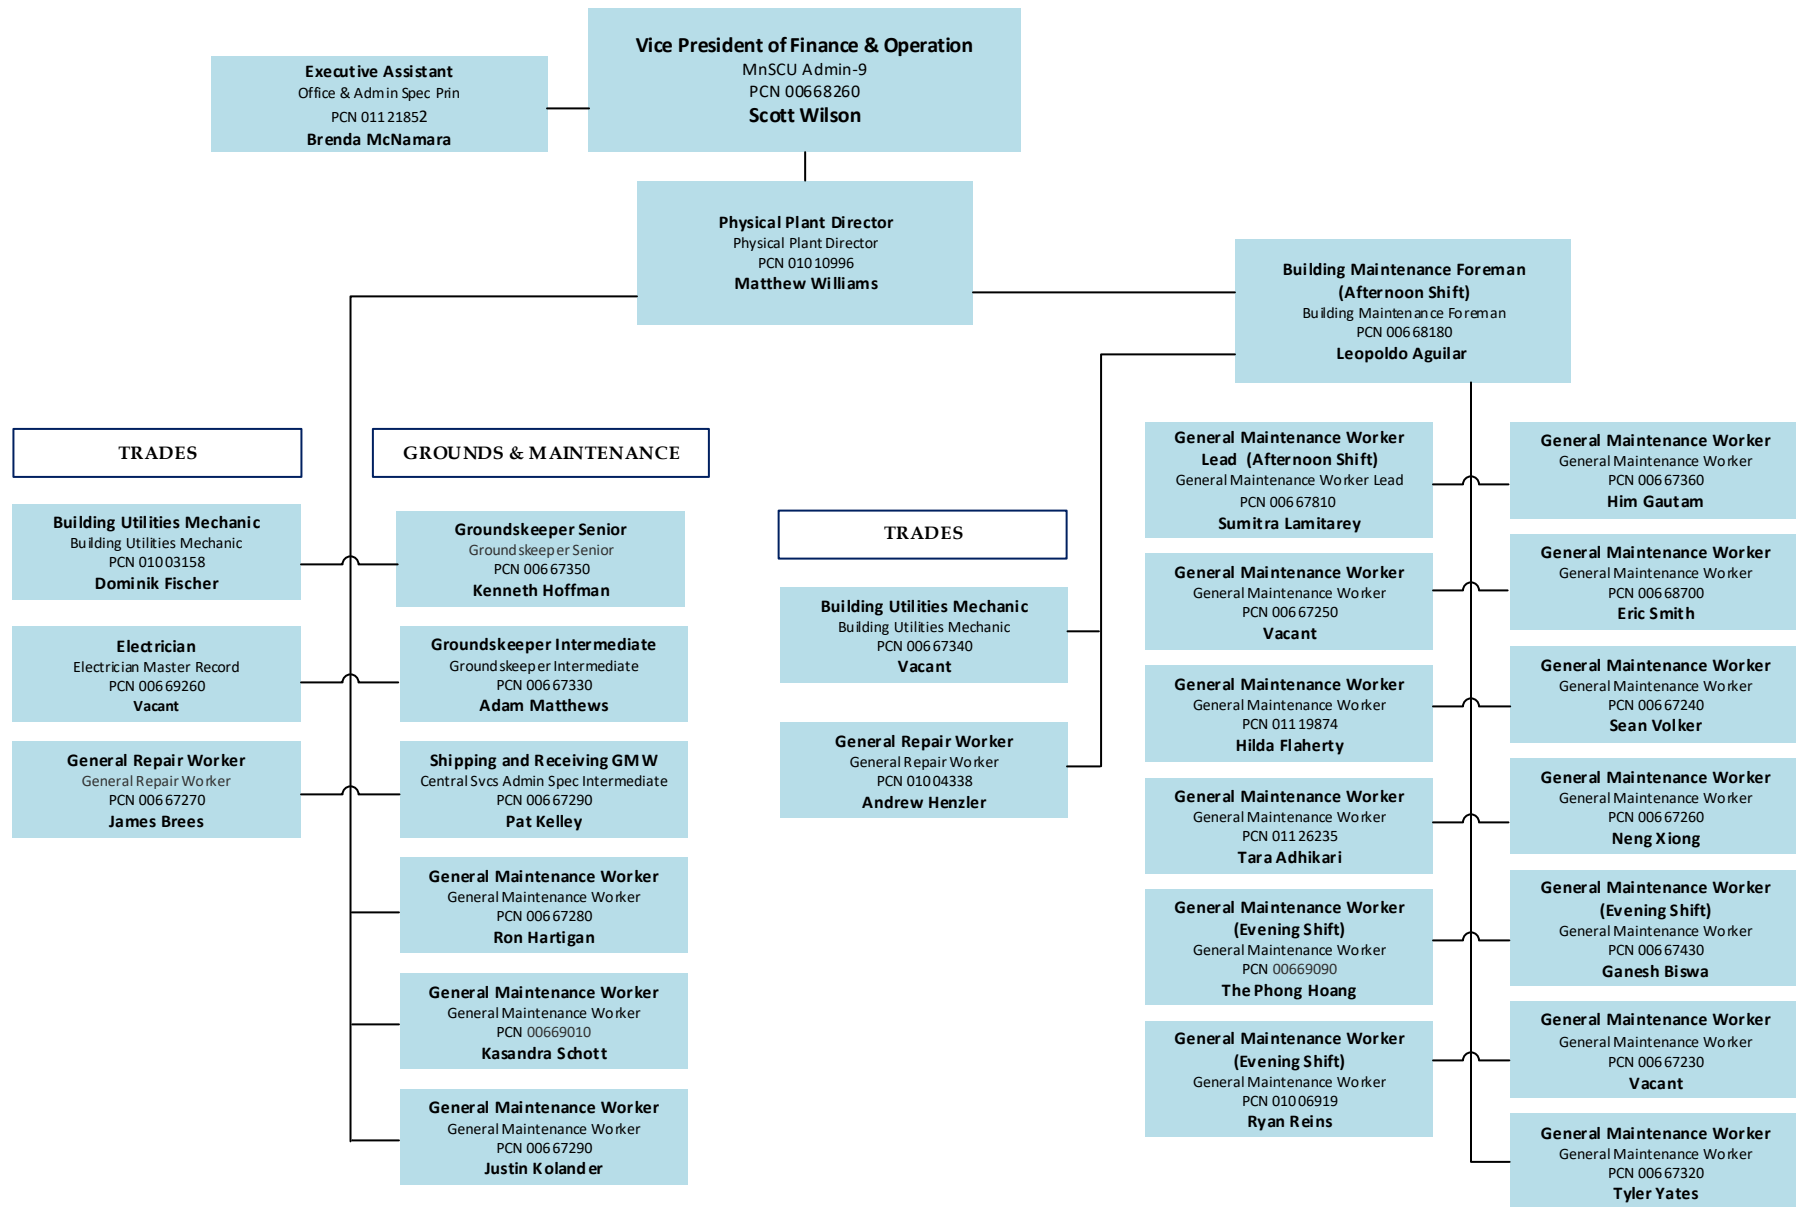

FINANCE AND OPERATIONS

FINANCE AND OPERATIONS (CONT.)

PHYSICAL PLANT

ACADEMIC AND STUDENT AFFAIRS

ENROLLMENT MANAGEMENT AND STUDENT SUCCESS

ENROLLMENT MANAGEMENT AND STUDENT SUCCESS (cont.)

ACADEMIC SUPPORT / ACCESS & DISABILITY SERVICES

CAREER AND TECHNICAL EDUCATION

Dean of Career and Technical Education

MnSCU Admin-6

PCN 00669660

V.A. Barber

Administrative Assistant

Office & Admin Special Senior
PCN 01001358

Diana Longseth