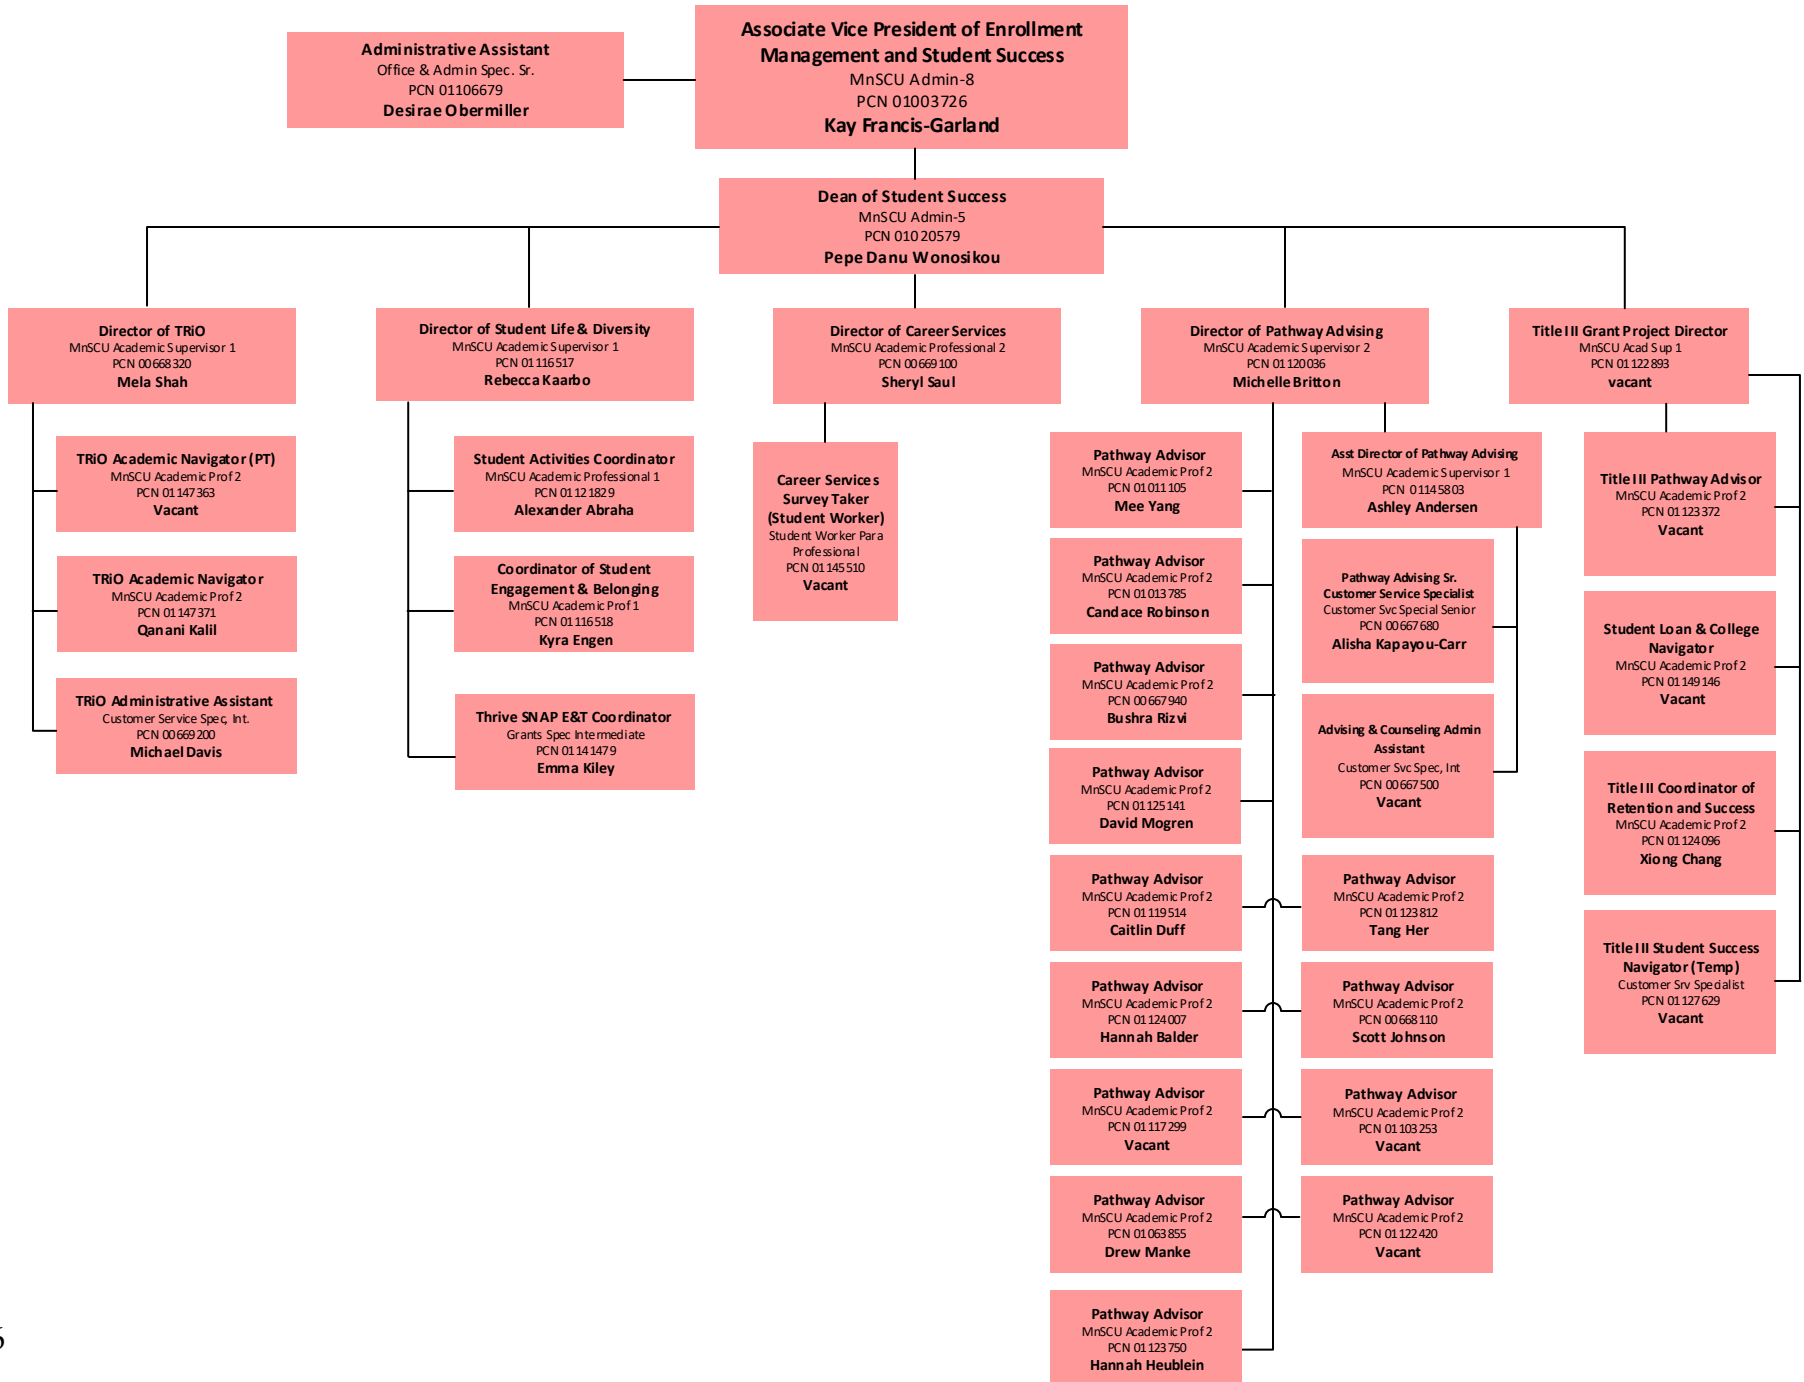

FINANCE AND OPERATIONS

FINANCE AND OPERATIONS (CONT.)

PHYSICAL PLANT

ACADEMIC AND STUDENT AFFAIRS

ENROLLMENT MANAGEMENT AND STUDENT SUCCESS

ENROLLMENT MANAGEMENT AND STUDENT SUCCESS (cont.)

ACADEMIC SUPPORT / ACCESS & DISABILITY SERVICES

CAREER AND TECHNICAL EDUCATION

Dean of Career and Technical Education

MnSCU Admin-6

PCN 00669660

V.A. Barber

Administrative Assistant

Office & Admin Special Senior
PCN 01001358

Diana Longseth