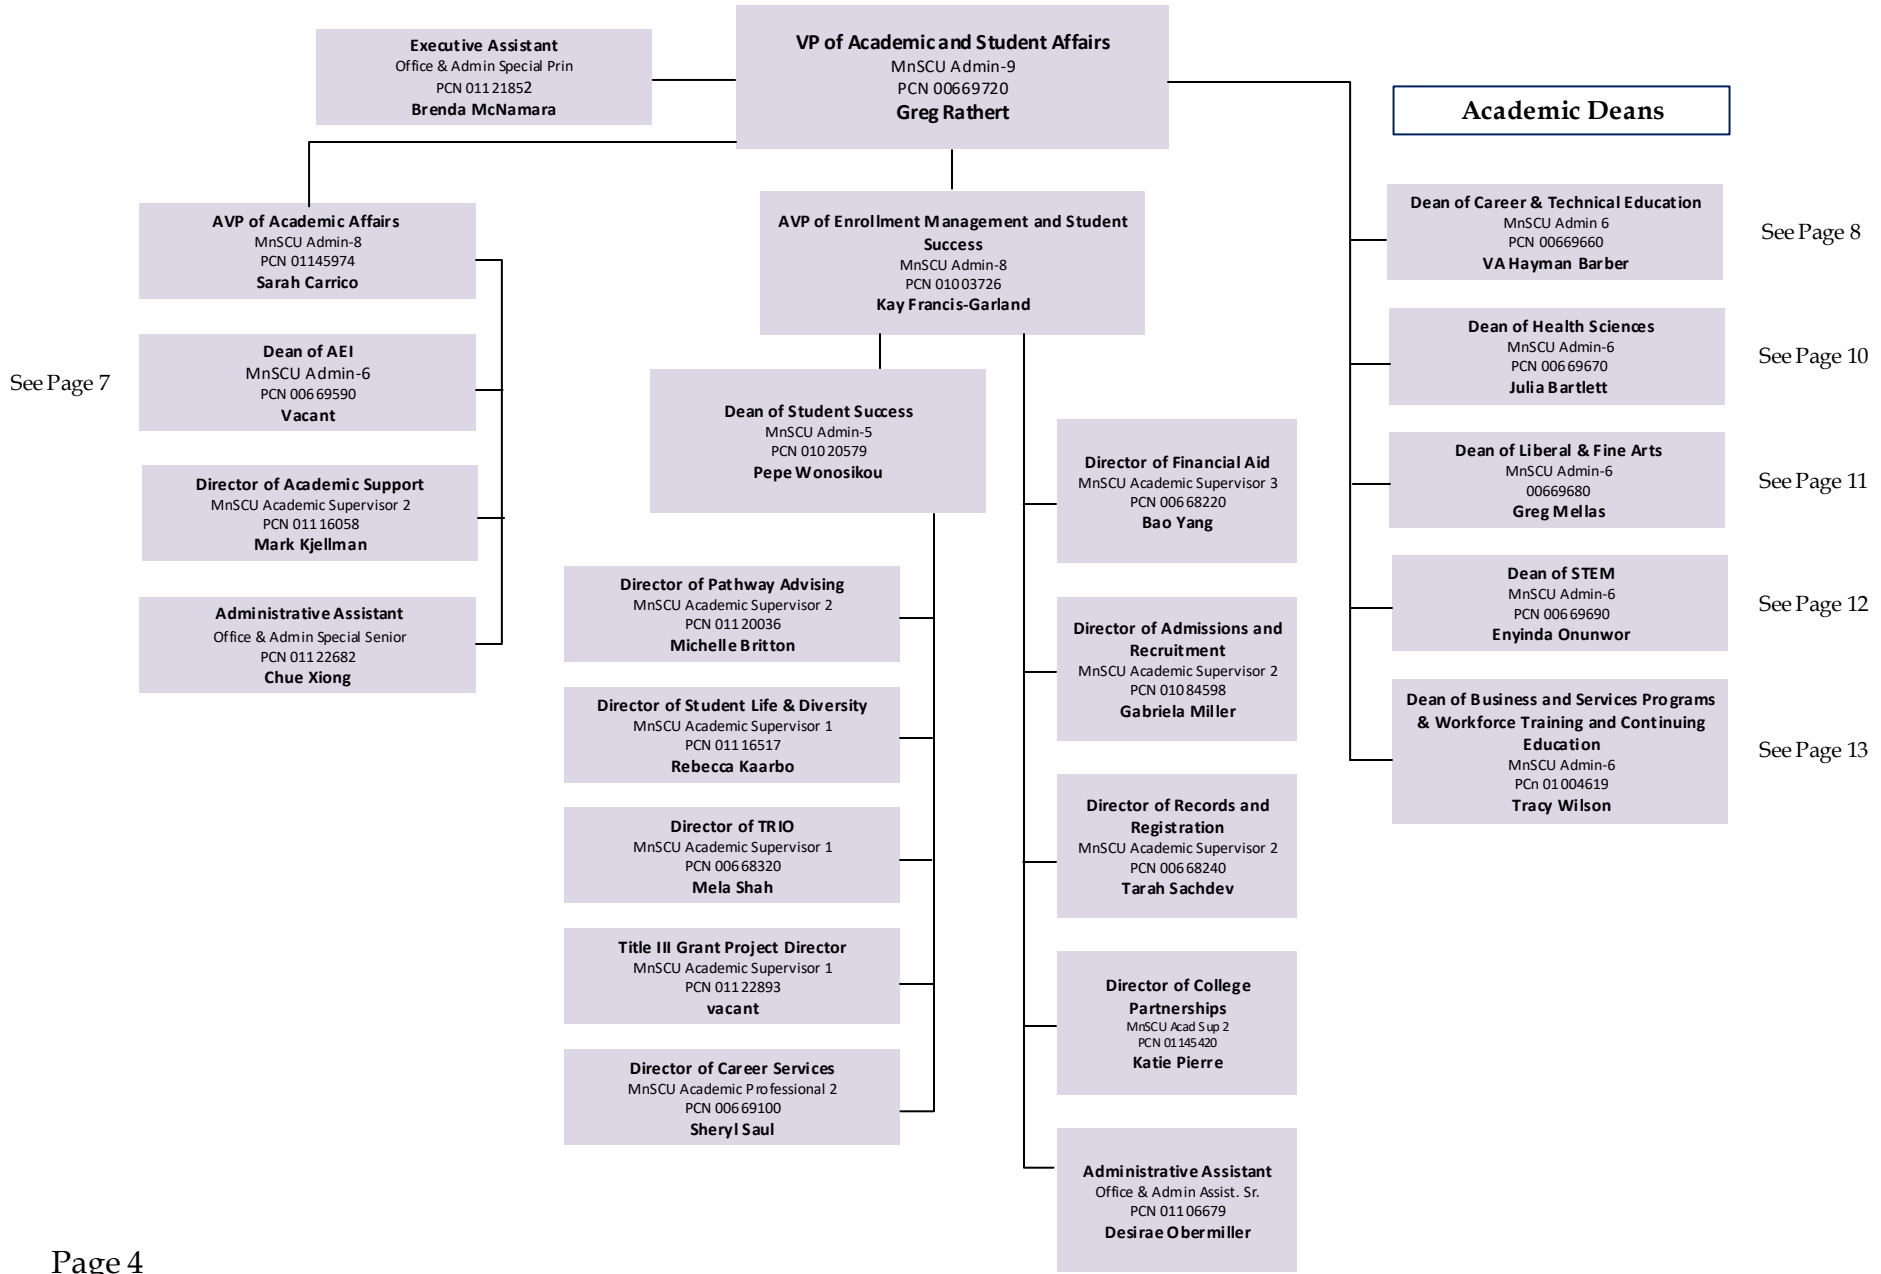

FINANCE AND OPERATIONS

FINANCE AND OPERATIONS (CONT.)

PHYSICAL PLANT

ACADEMIC AND STUDENT AFFAIRS

ENROLLMENT MANAGEMENT AND STUDENT SUCCESS

ENROLLMENT MANAGEMENT AND STUDENT SUCCESS (cont.)

ACADEMIC SUPPORT / ACCESS & DISABILITY SERVICES

CAREER AND TECHNICAL EDUCATION

Dean of Career and Technical Education

MnSCU Admin-6

PCN 00669660

V.A. Barber

Administrative Assistant

Office & Admin Special Senior
PCN 01001358

Diana Longseth