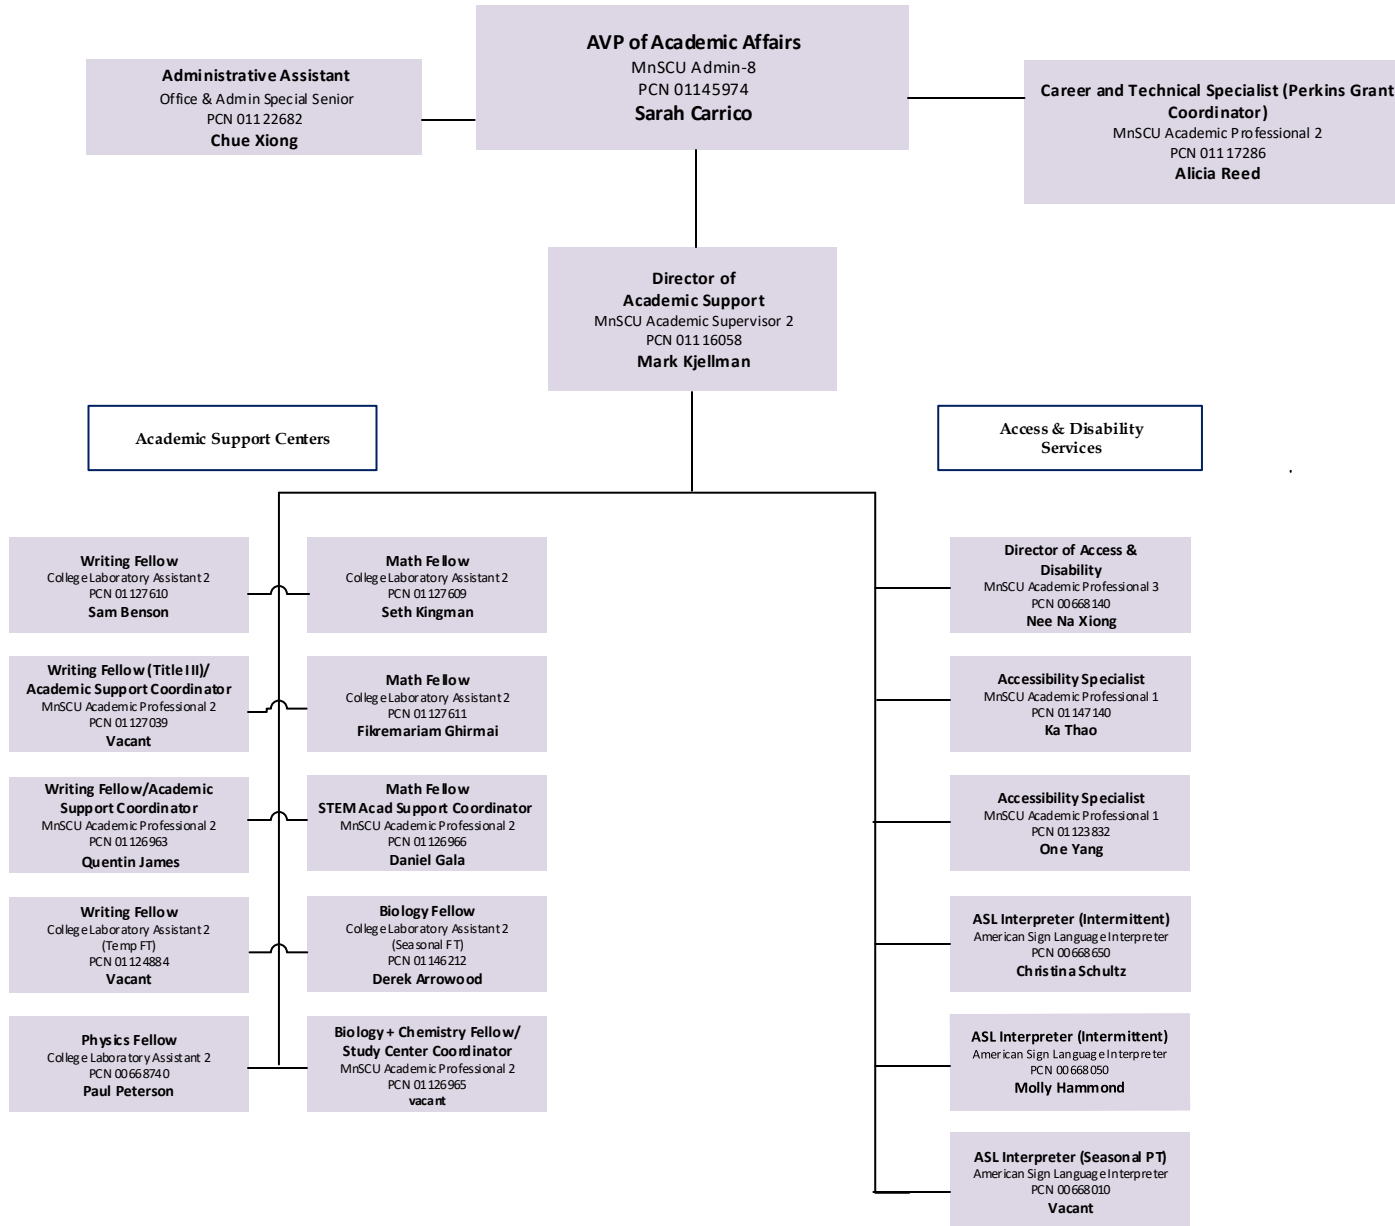

FINANCE AND OPERATIONS

FINANCE AND OPERATIONS (CONT.)

PHYSICAL PLANT

ACADEMIC AND STUDENT AFFAIRS

ENROLLMENT MANAGEMENT AND STUDENT SUCCESS

ENROLLMENT MANAGEMENT AND STUDENT SUCCESS (cont.)

ACADEMIC SUPPORT / ACCESS & DISABILITY SERVICES

CAREER AND TECHNICAL EDUCATION

Dean of Career and Technical Education

MnSCU Admin-6

PCN 00669660

V.A. Barber

Administrative Assistant

Office & Admin Special Senior
PCN 01001358

Diana Longseth