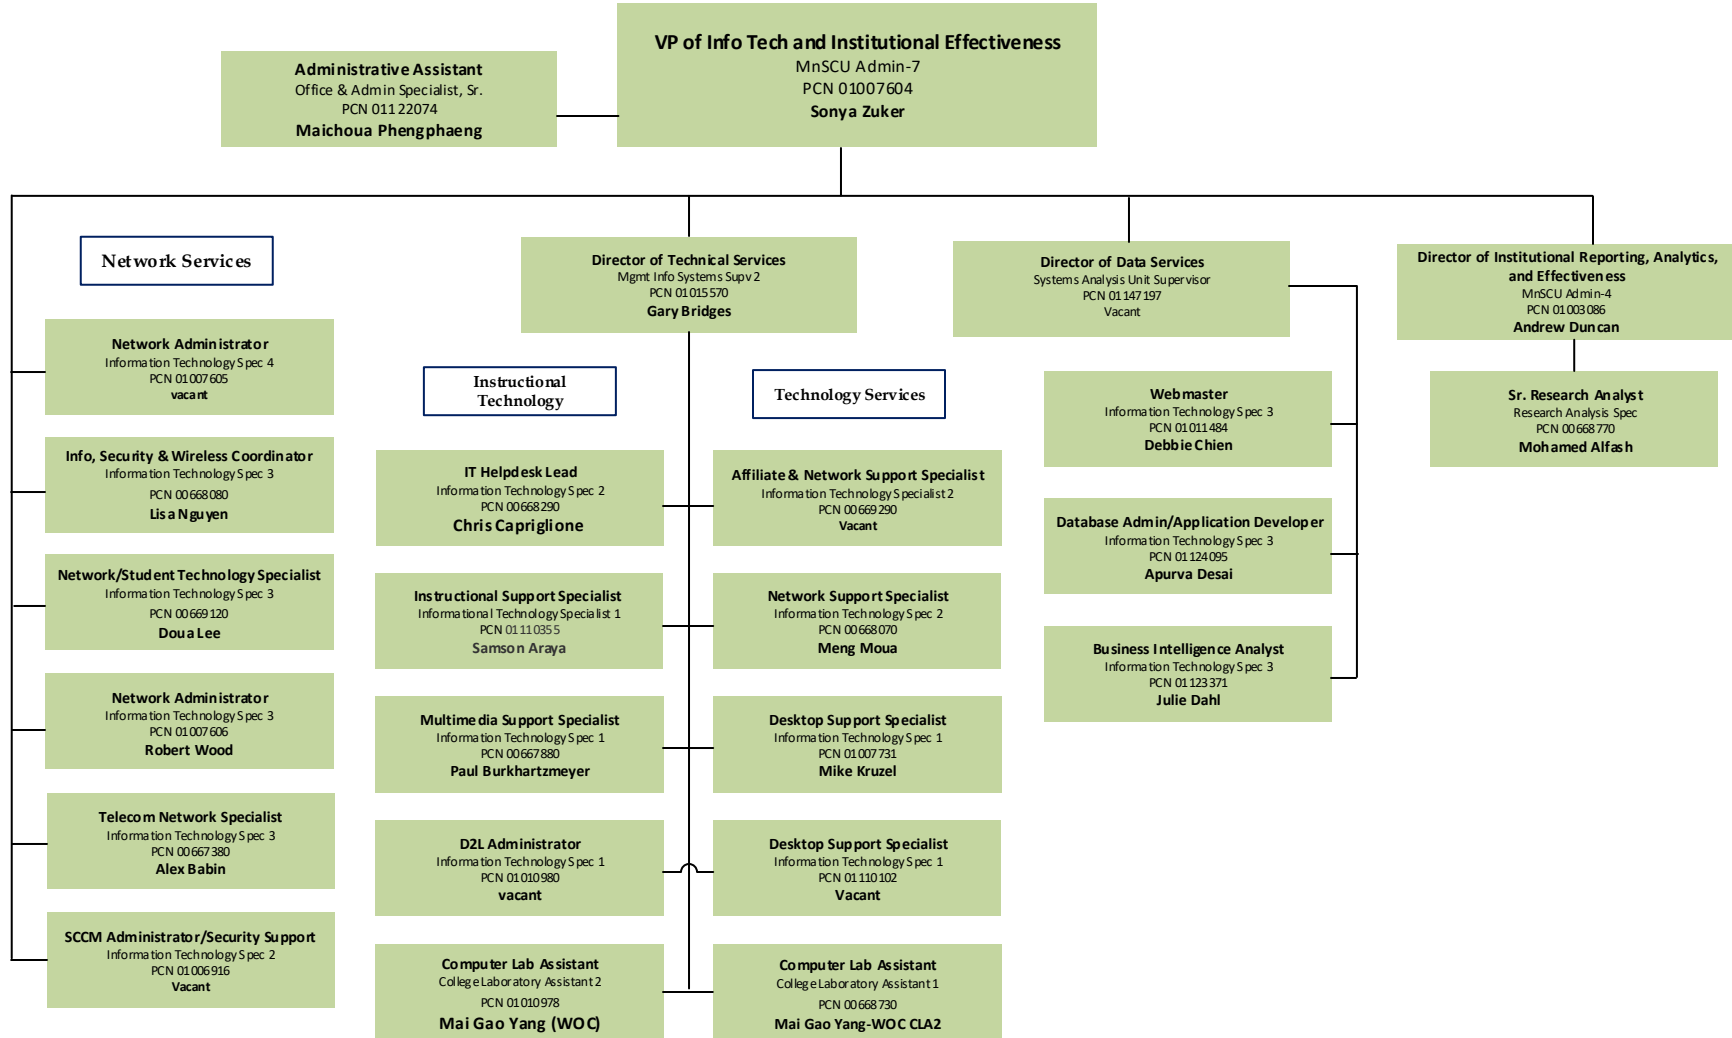

FINANCE AND OPERATIONS

FINANCE AND OPERATIONS (CONT.)

PHYSICAL PLANT

ACADEMIC AND STUDENT AFFAIRS

ENROLLMENT MANAGEMENT AND STUDENT SUCCESS

ENROLLMENT MANAGEMENT AND STUDENT SUCCESS (cont.)

ACADEMIC SUPPORT / ACCESS & DISABILITY SERVICES

CAREER AND TECHNICAL EDUCATION

Dean of Career and Technical Education

MnSCU Admin-6

PCN 00669660

V.A. Barber

Administrative Assistant

Office & Admin Special Senior
PCN 01001358

Diana Longseth