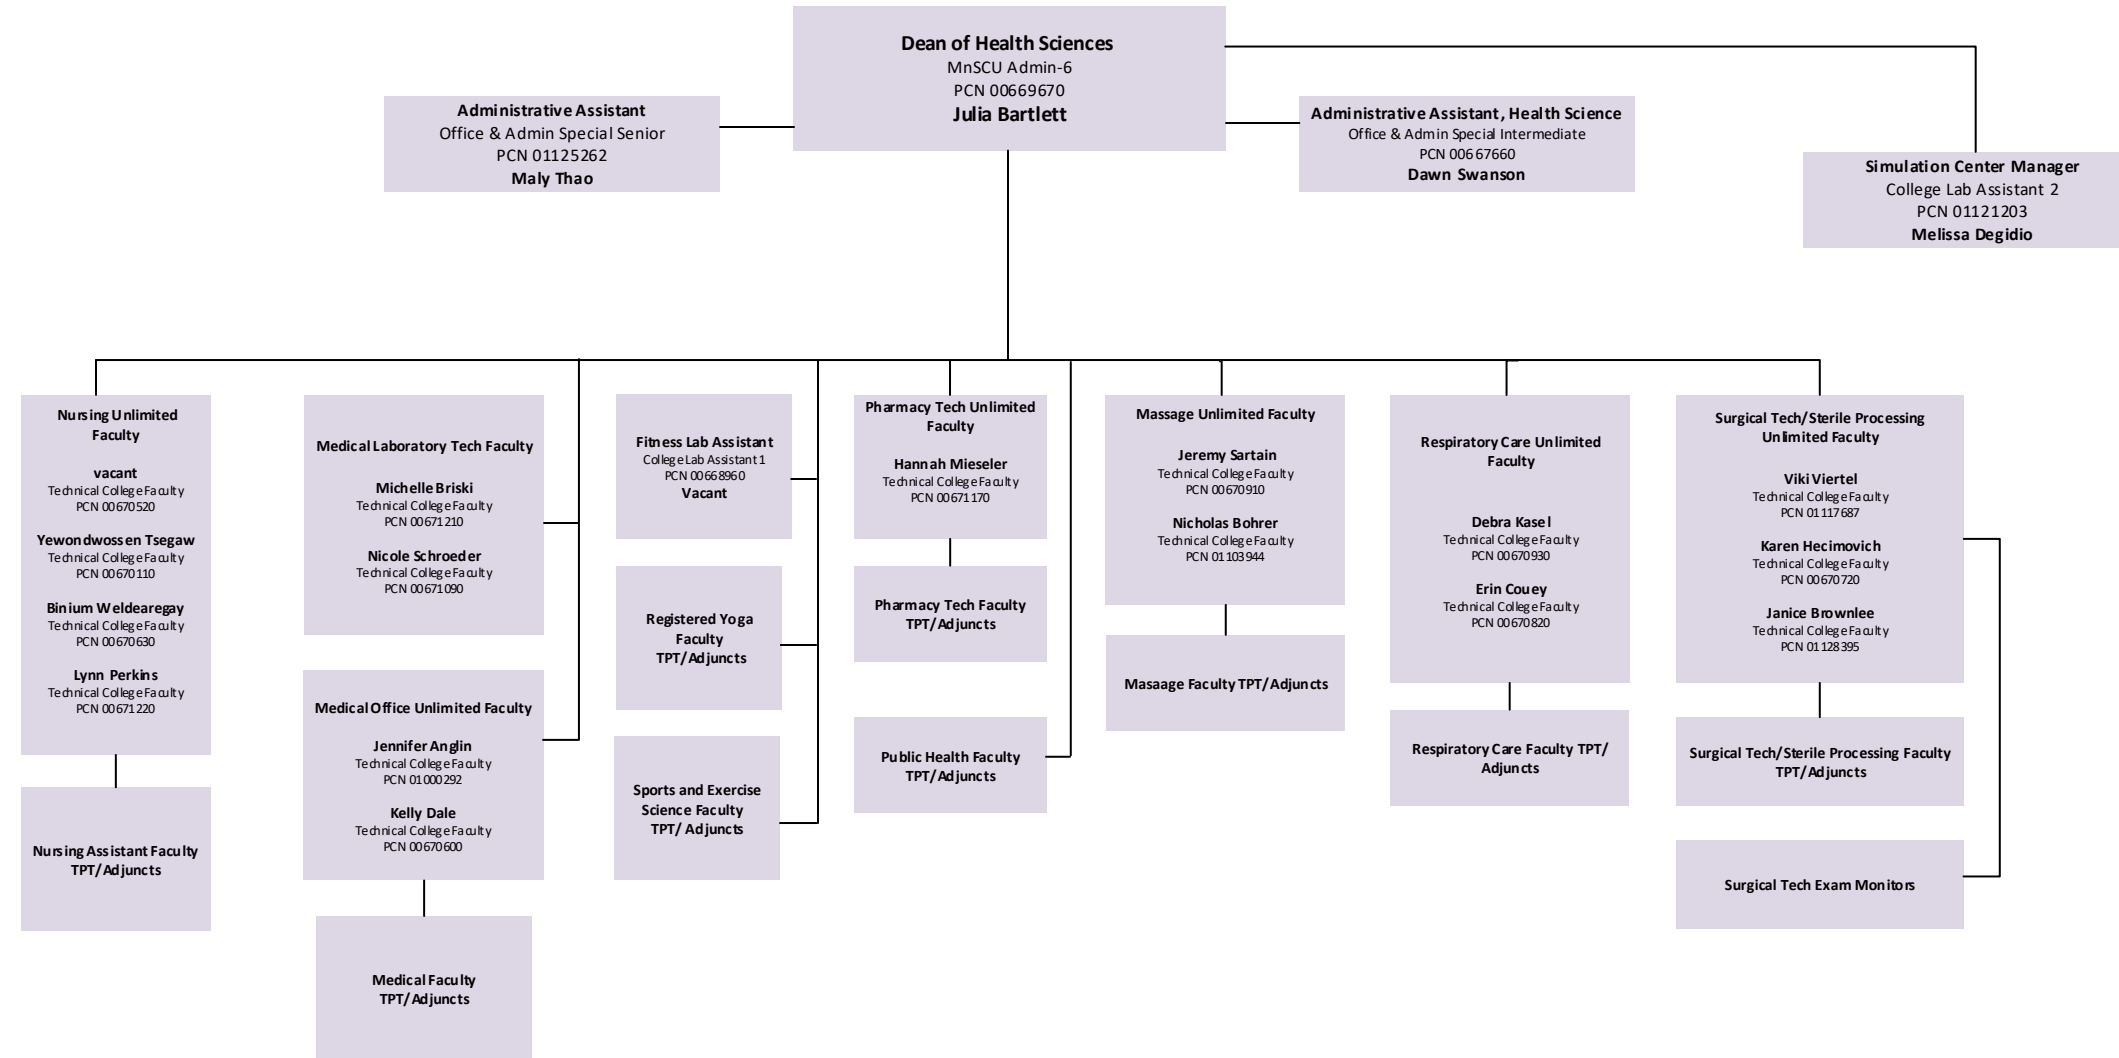

HEALTH SCIENCE