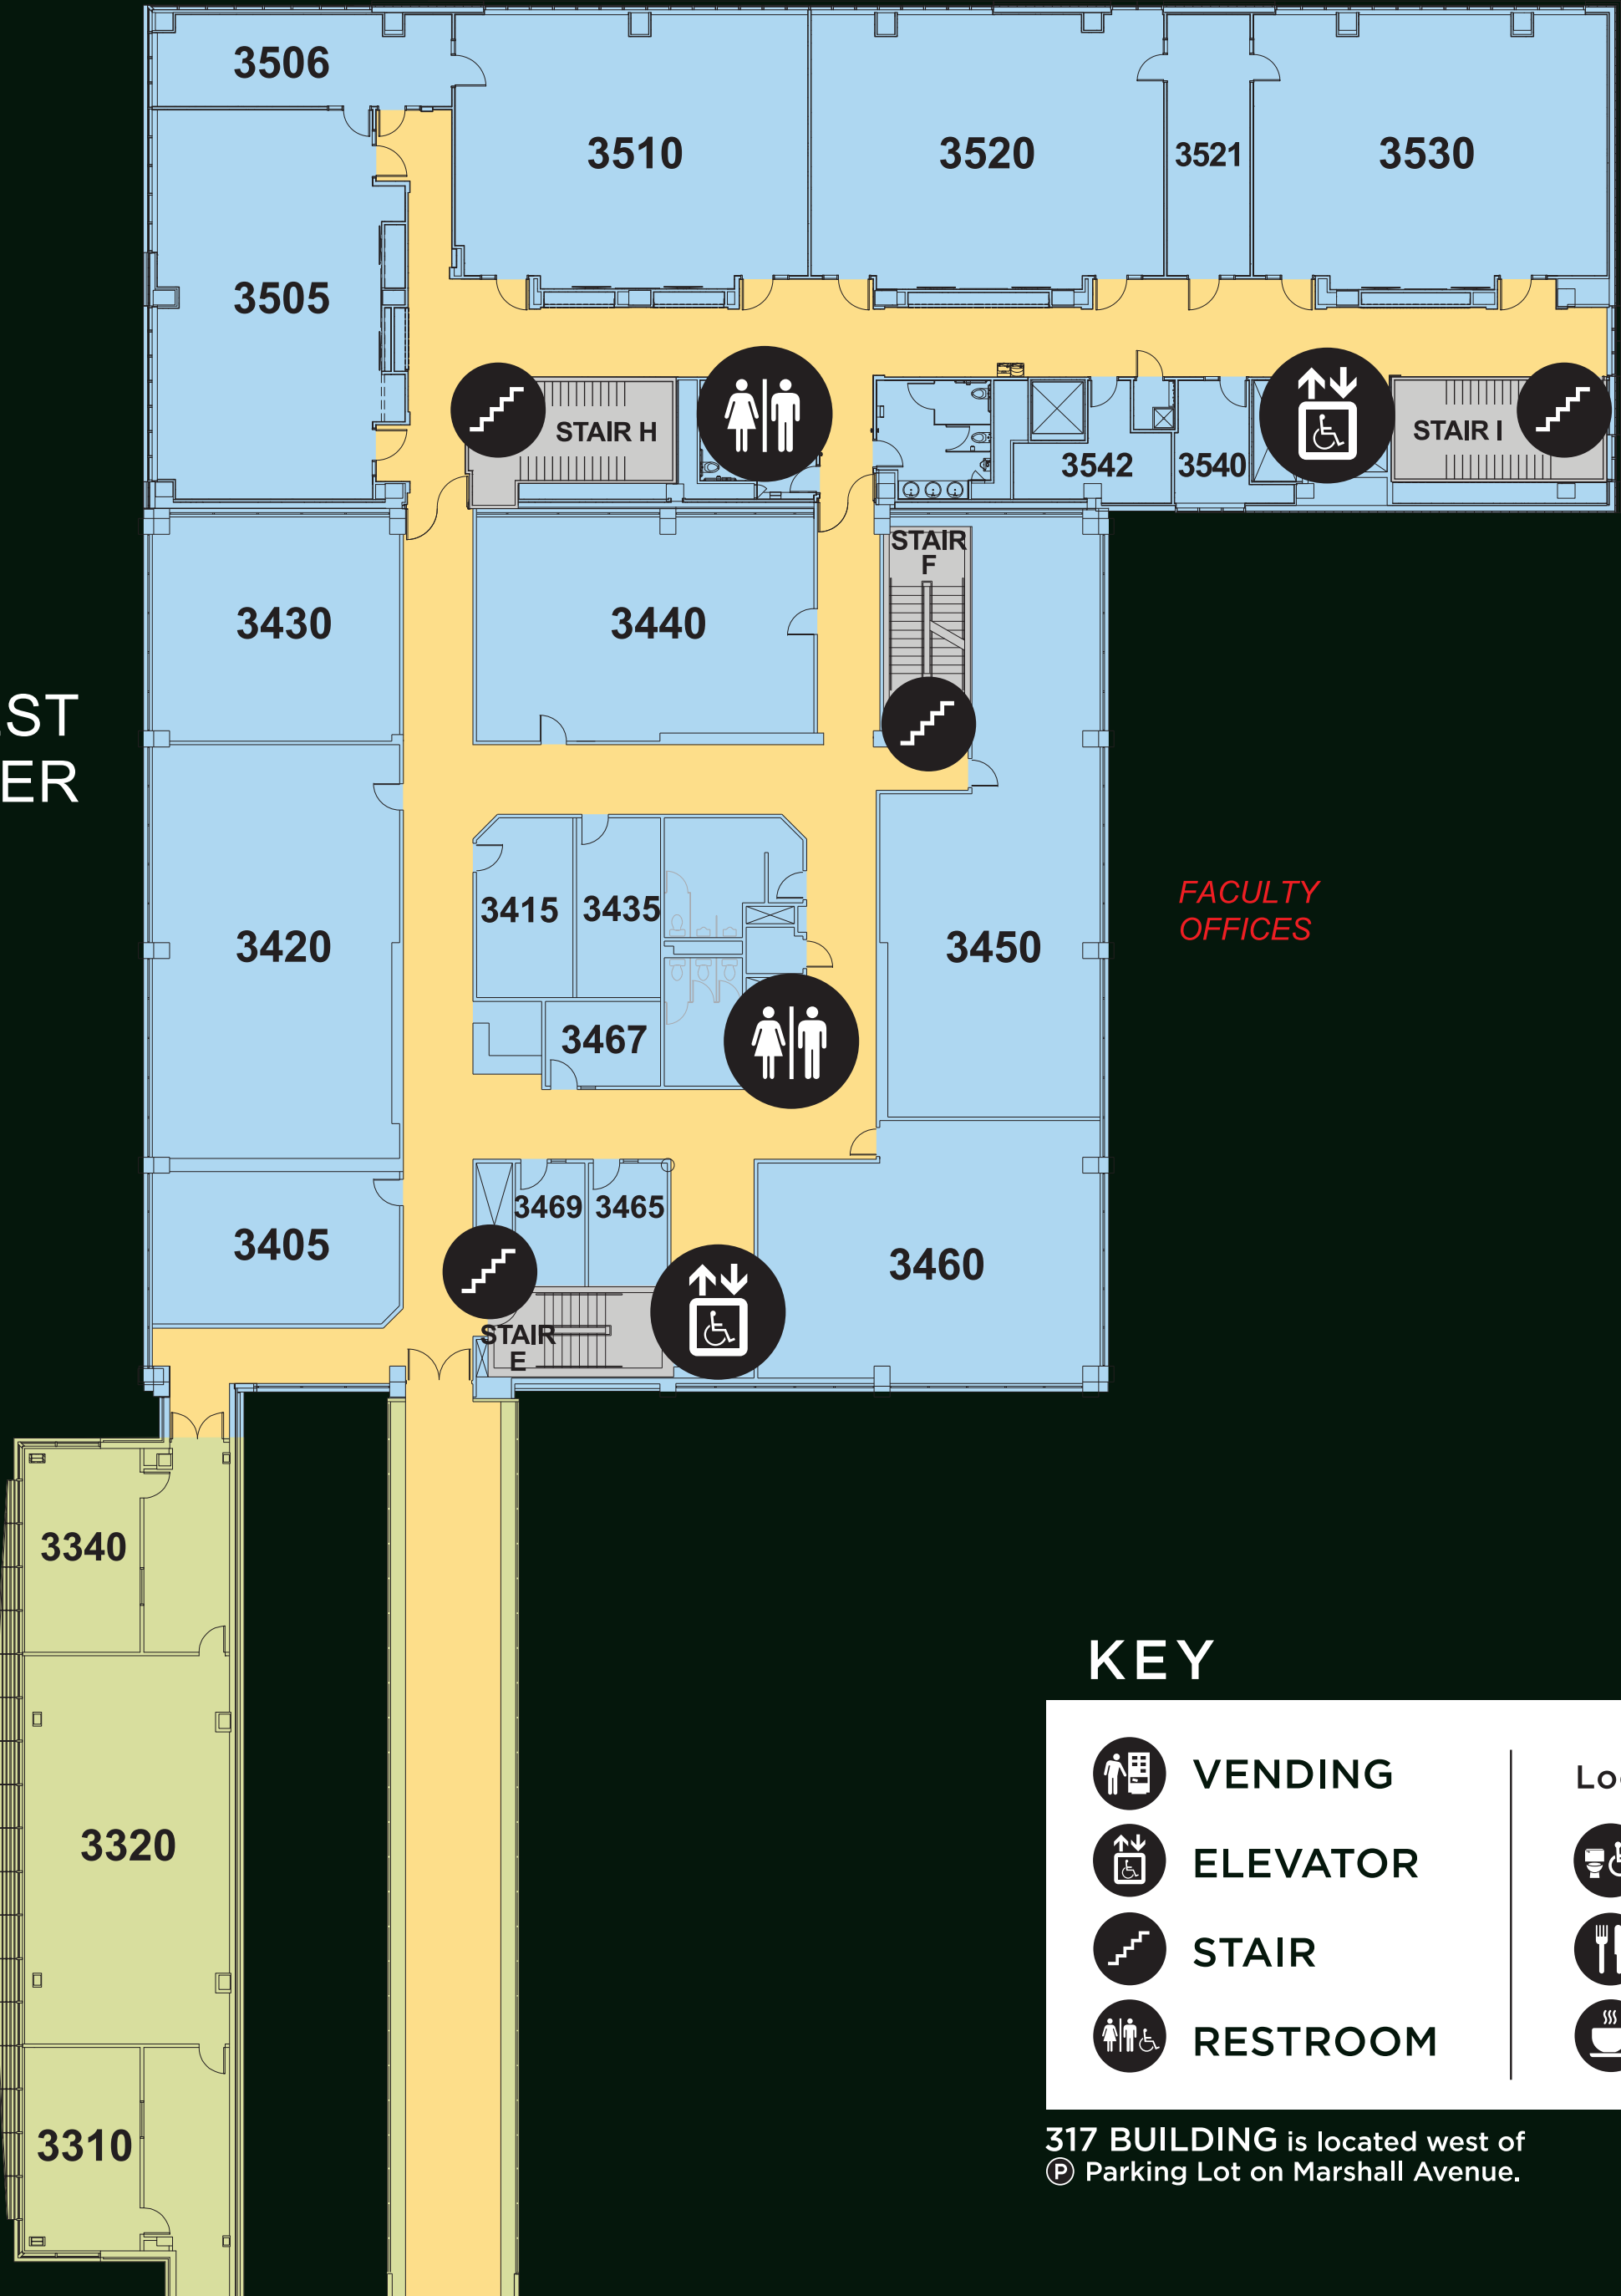

3 Level

WEST TOWER

KEY

	VENDING	Located on Level 1
	ELEVATOR	
	STAIR	
	RESTROOM	

317 BUILDING is located west of
 Ⓟ Parking Lot on Marshall Avenue.

EAST TOWER