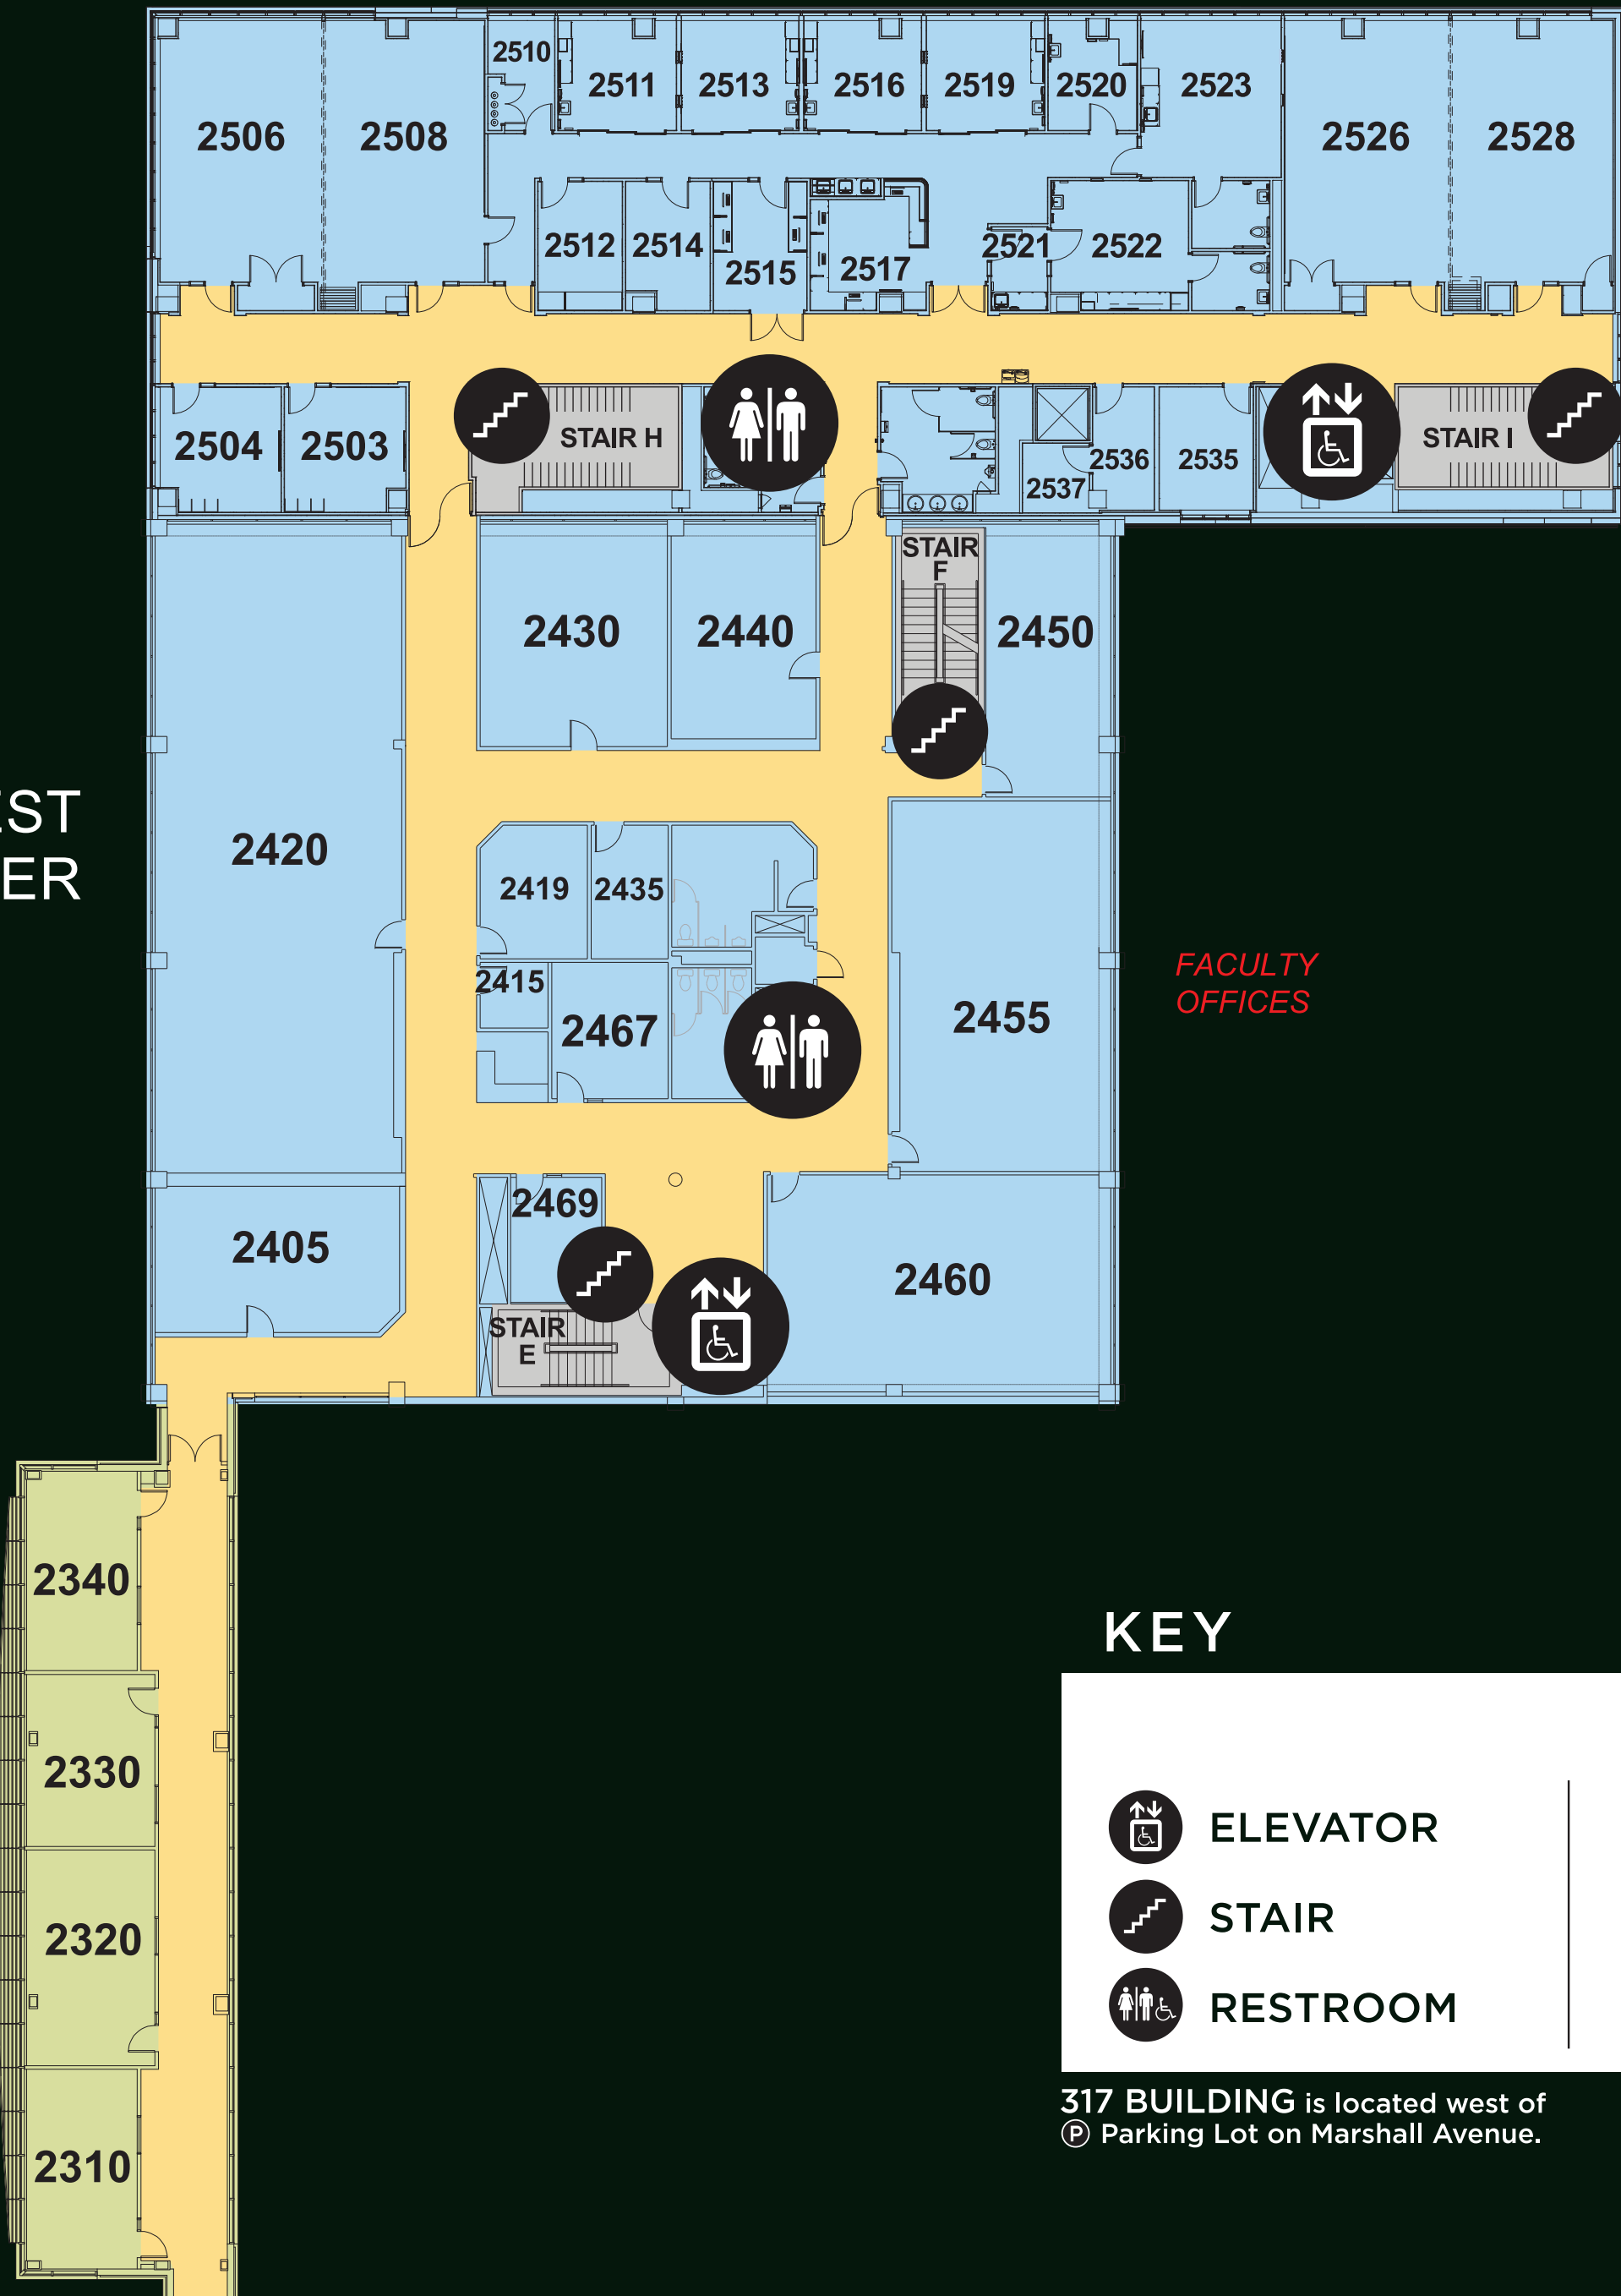

# 2 Level

WEST TOWER

## KEY

	ELEVATOR		ALL-GENDER RESTROOMS
	STAIR		CAFETERIA
	RESTROOM		COFFEE

Located on Level 1

317 BUILDING is located west of  
 ☉ Parking Lot on Marshall Avenue.

EAST TOWER