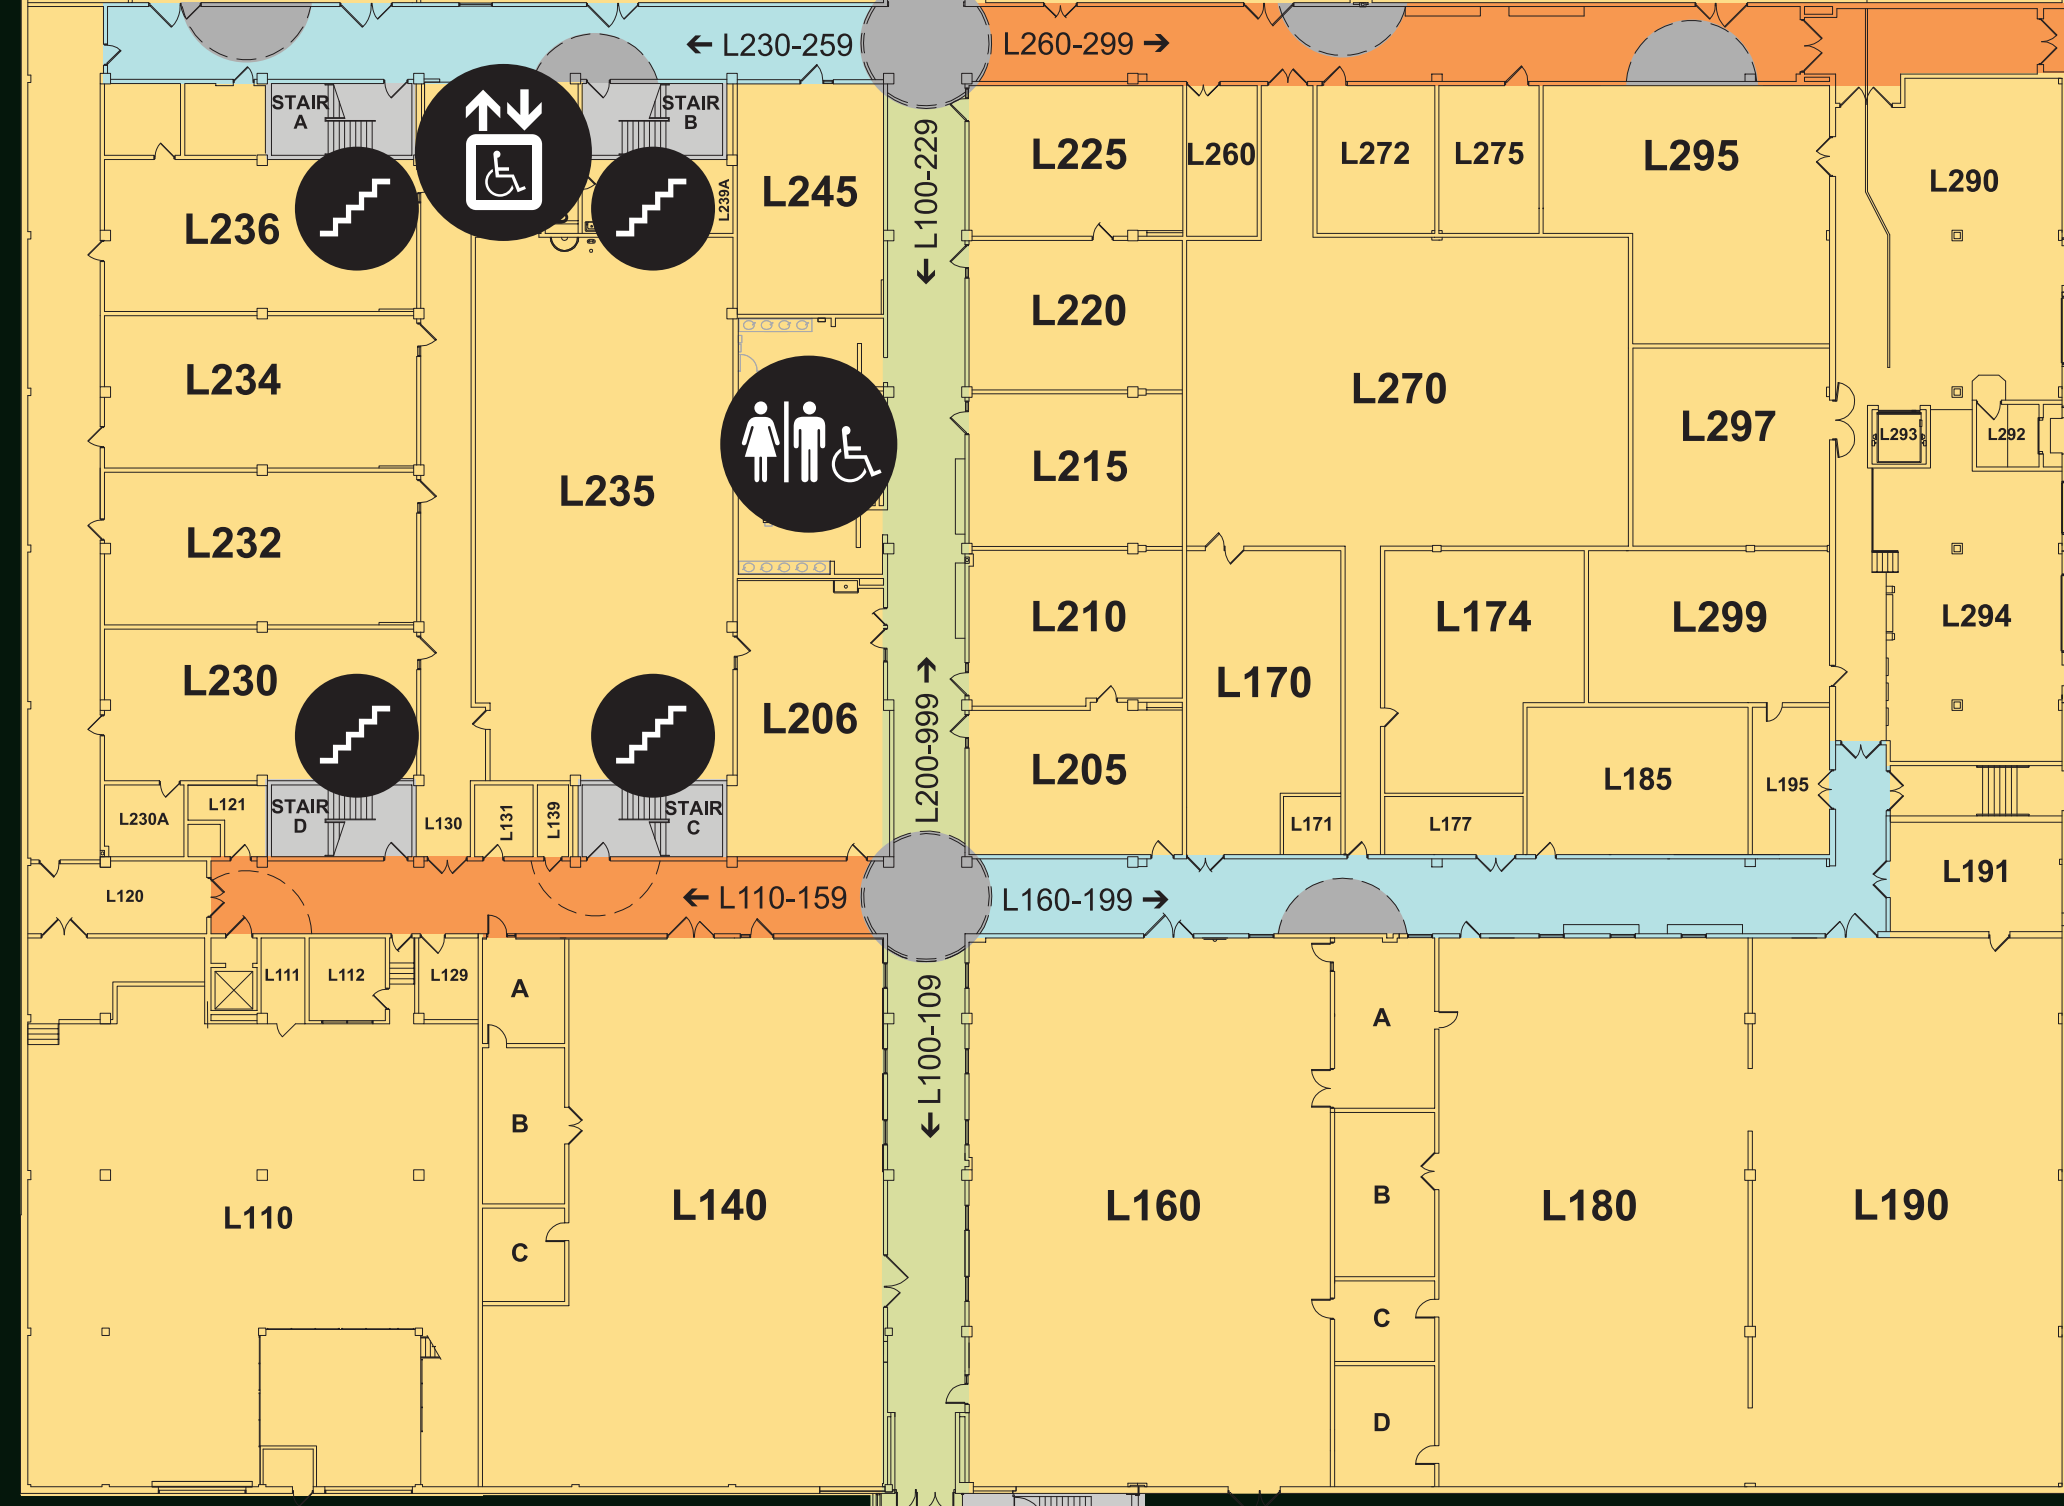

## KEY

	VENDING	Located on Level 1	
	ELEVATOR		ALL-GENDER RESTROOMS
	STAIR		CAFETERIA
	RESTROOM		COFFEE

317 BUILDING is located west of  
 Ⓟ Parking Lot on Marshall Avenue.

Ⓟ WEST RAMP ENTRANCE

WEST TOWER

EAST TOWER

Ⓟ NORTH 1 ENTRANCE & PARKING LOT

Ⓟ NORTH 2 ENTRANCE

Ⓟ NORTH 3 ENTRANCE

LOADING DOCK

Ⓟ EAST ENTRANCE

Ⓟ STAIR TO CAFETERIA