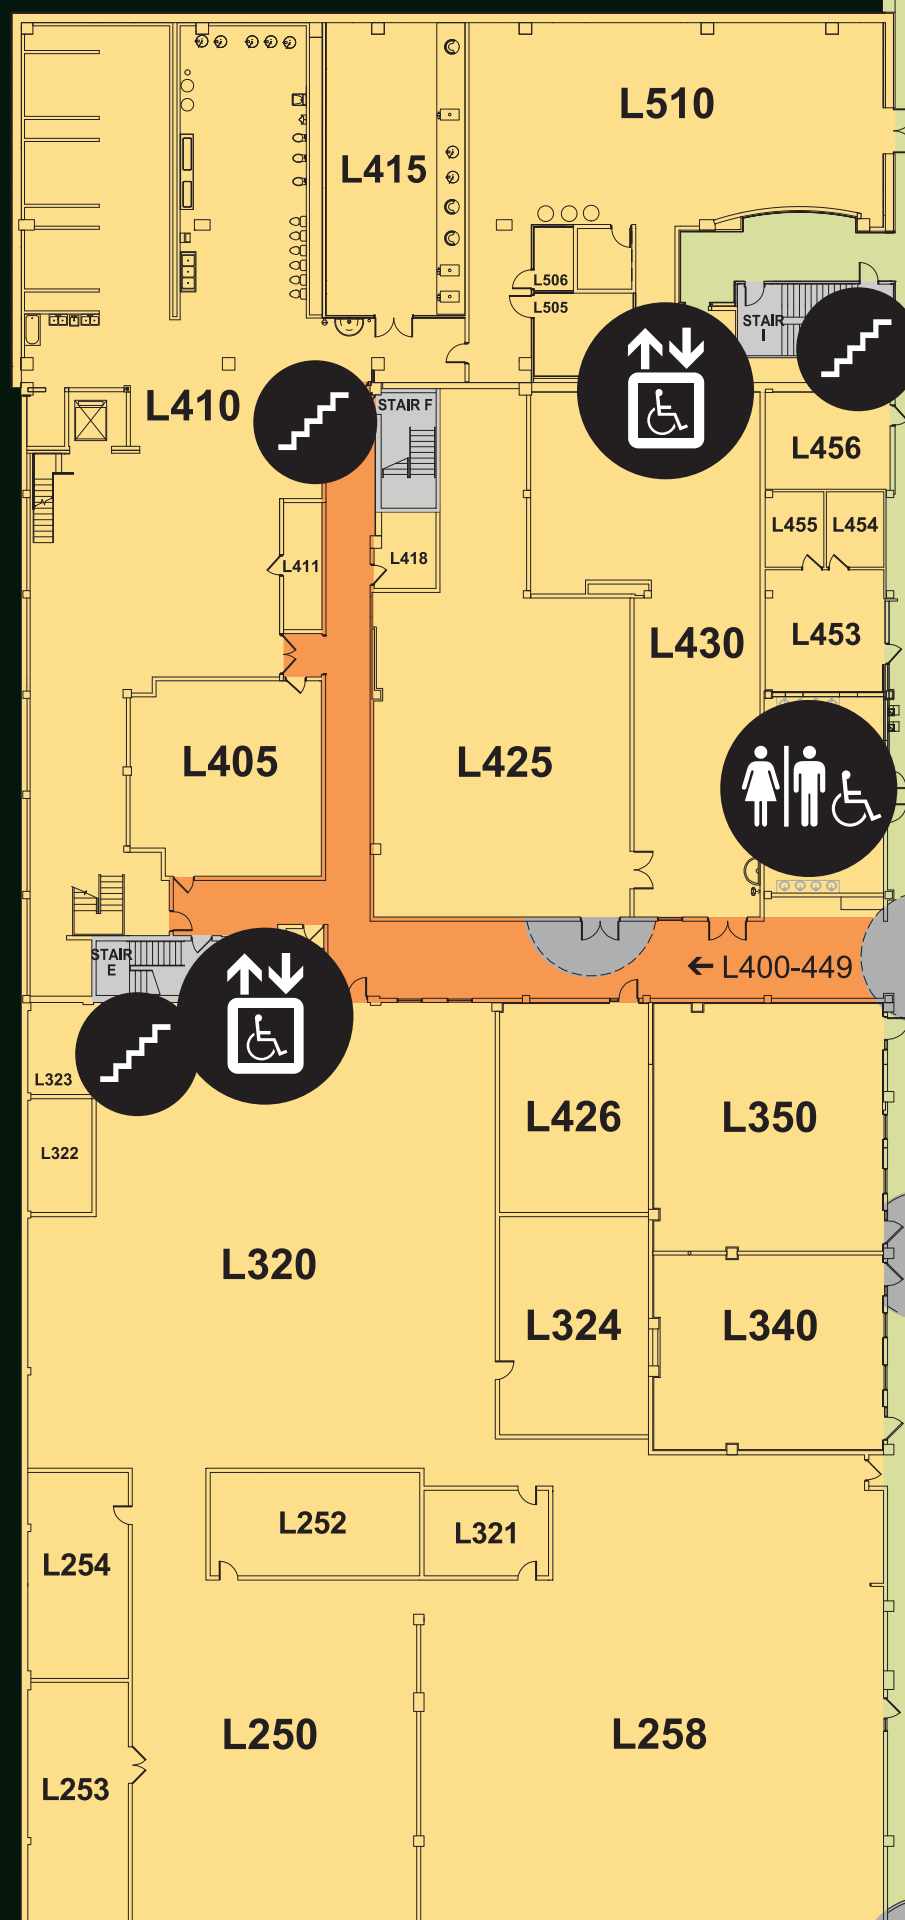

# LL Level

## KEY

	VENDING	Located on Level 1	
	ELEVATOR		ALL-GENDER RESTROOMS
	STAIR		CAFETERIA
	RESTROOM		COFFEE

317 BUILDING is located west of  
 Ⓟ Parking Lot on Marshall Avenue.

Ⓟ WEST RAMP ENTRANCE

WEST TOWER

EAST TOWER

Ⓟ NORTH 1 ENTRANCE & PARKING LOT

Ⓟ NORTH 2 ENTRANCE

Ⓟ NORTH 3 ENTRANCE

LOADING DOCK

Ⓟ EAST ENTRANCE

Ⓟ STAIR TO CAFETERIA