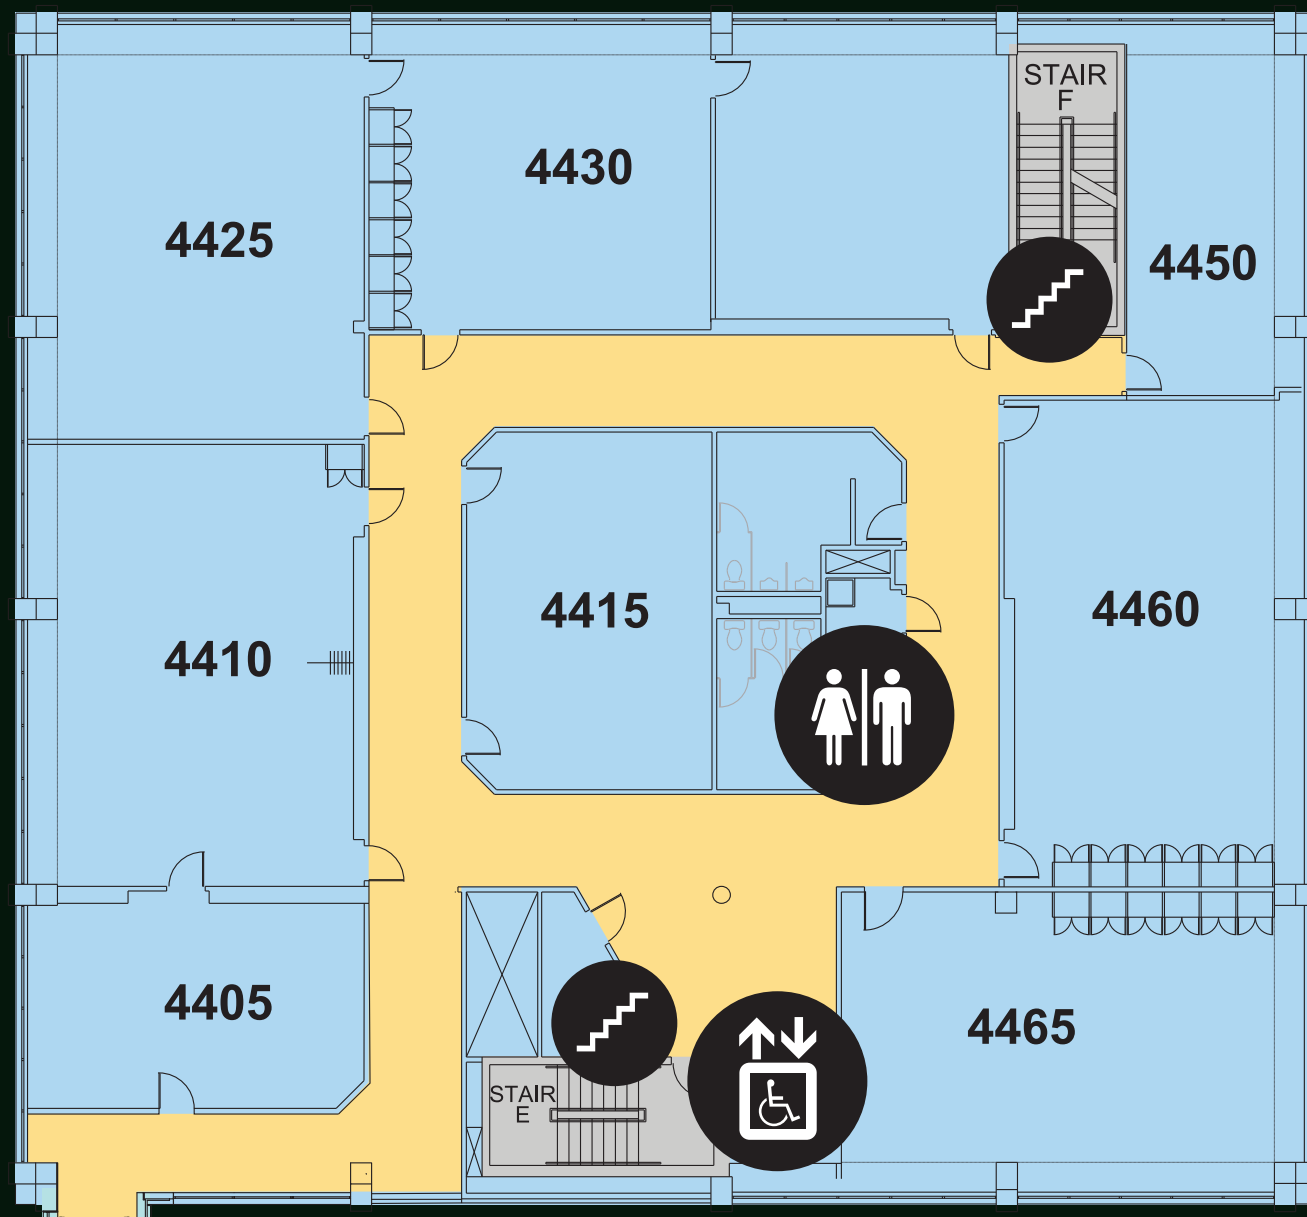

# 4 Level

WEST TOWER

4310

## KEY

	ELEVATOR	Located on Level 1	
	STAIR		ALL-GENDER RESTROOMS
	RESTROOM		CAFETERIA
			COFFEE

317 BUILDING is located west of  
 Ⓟ Parking Lot on Marshall Avenue.

EAST TOWER