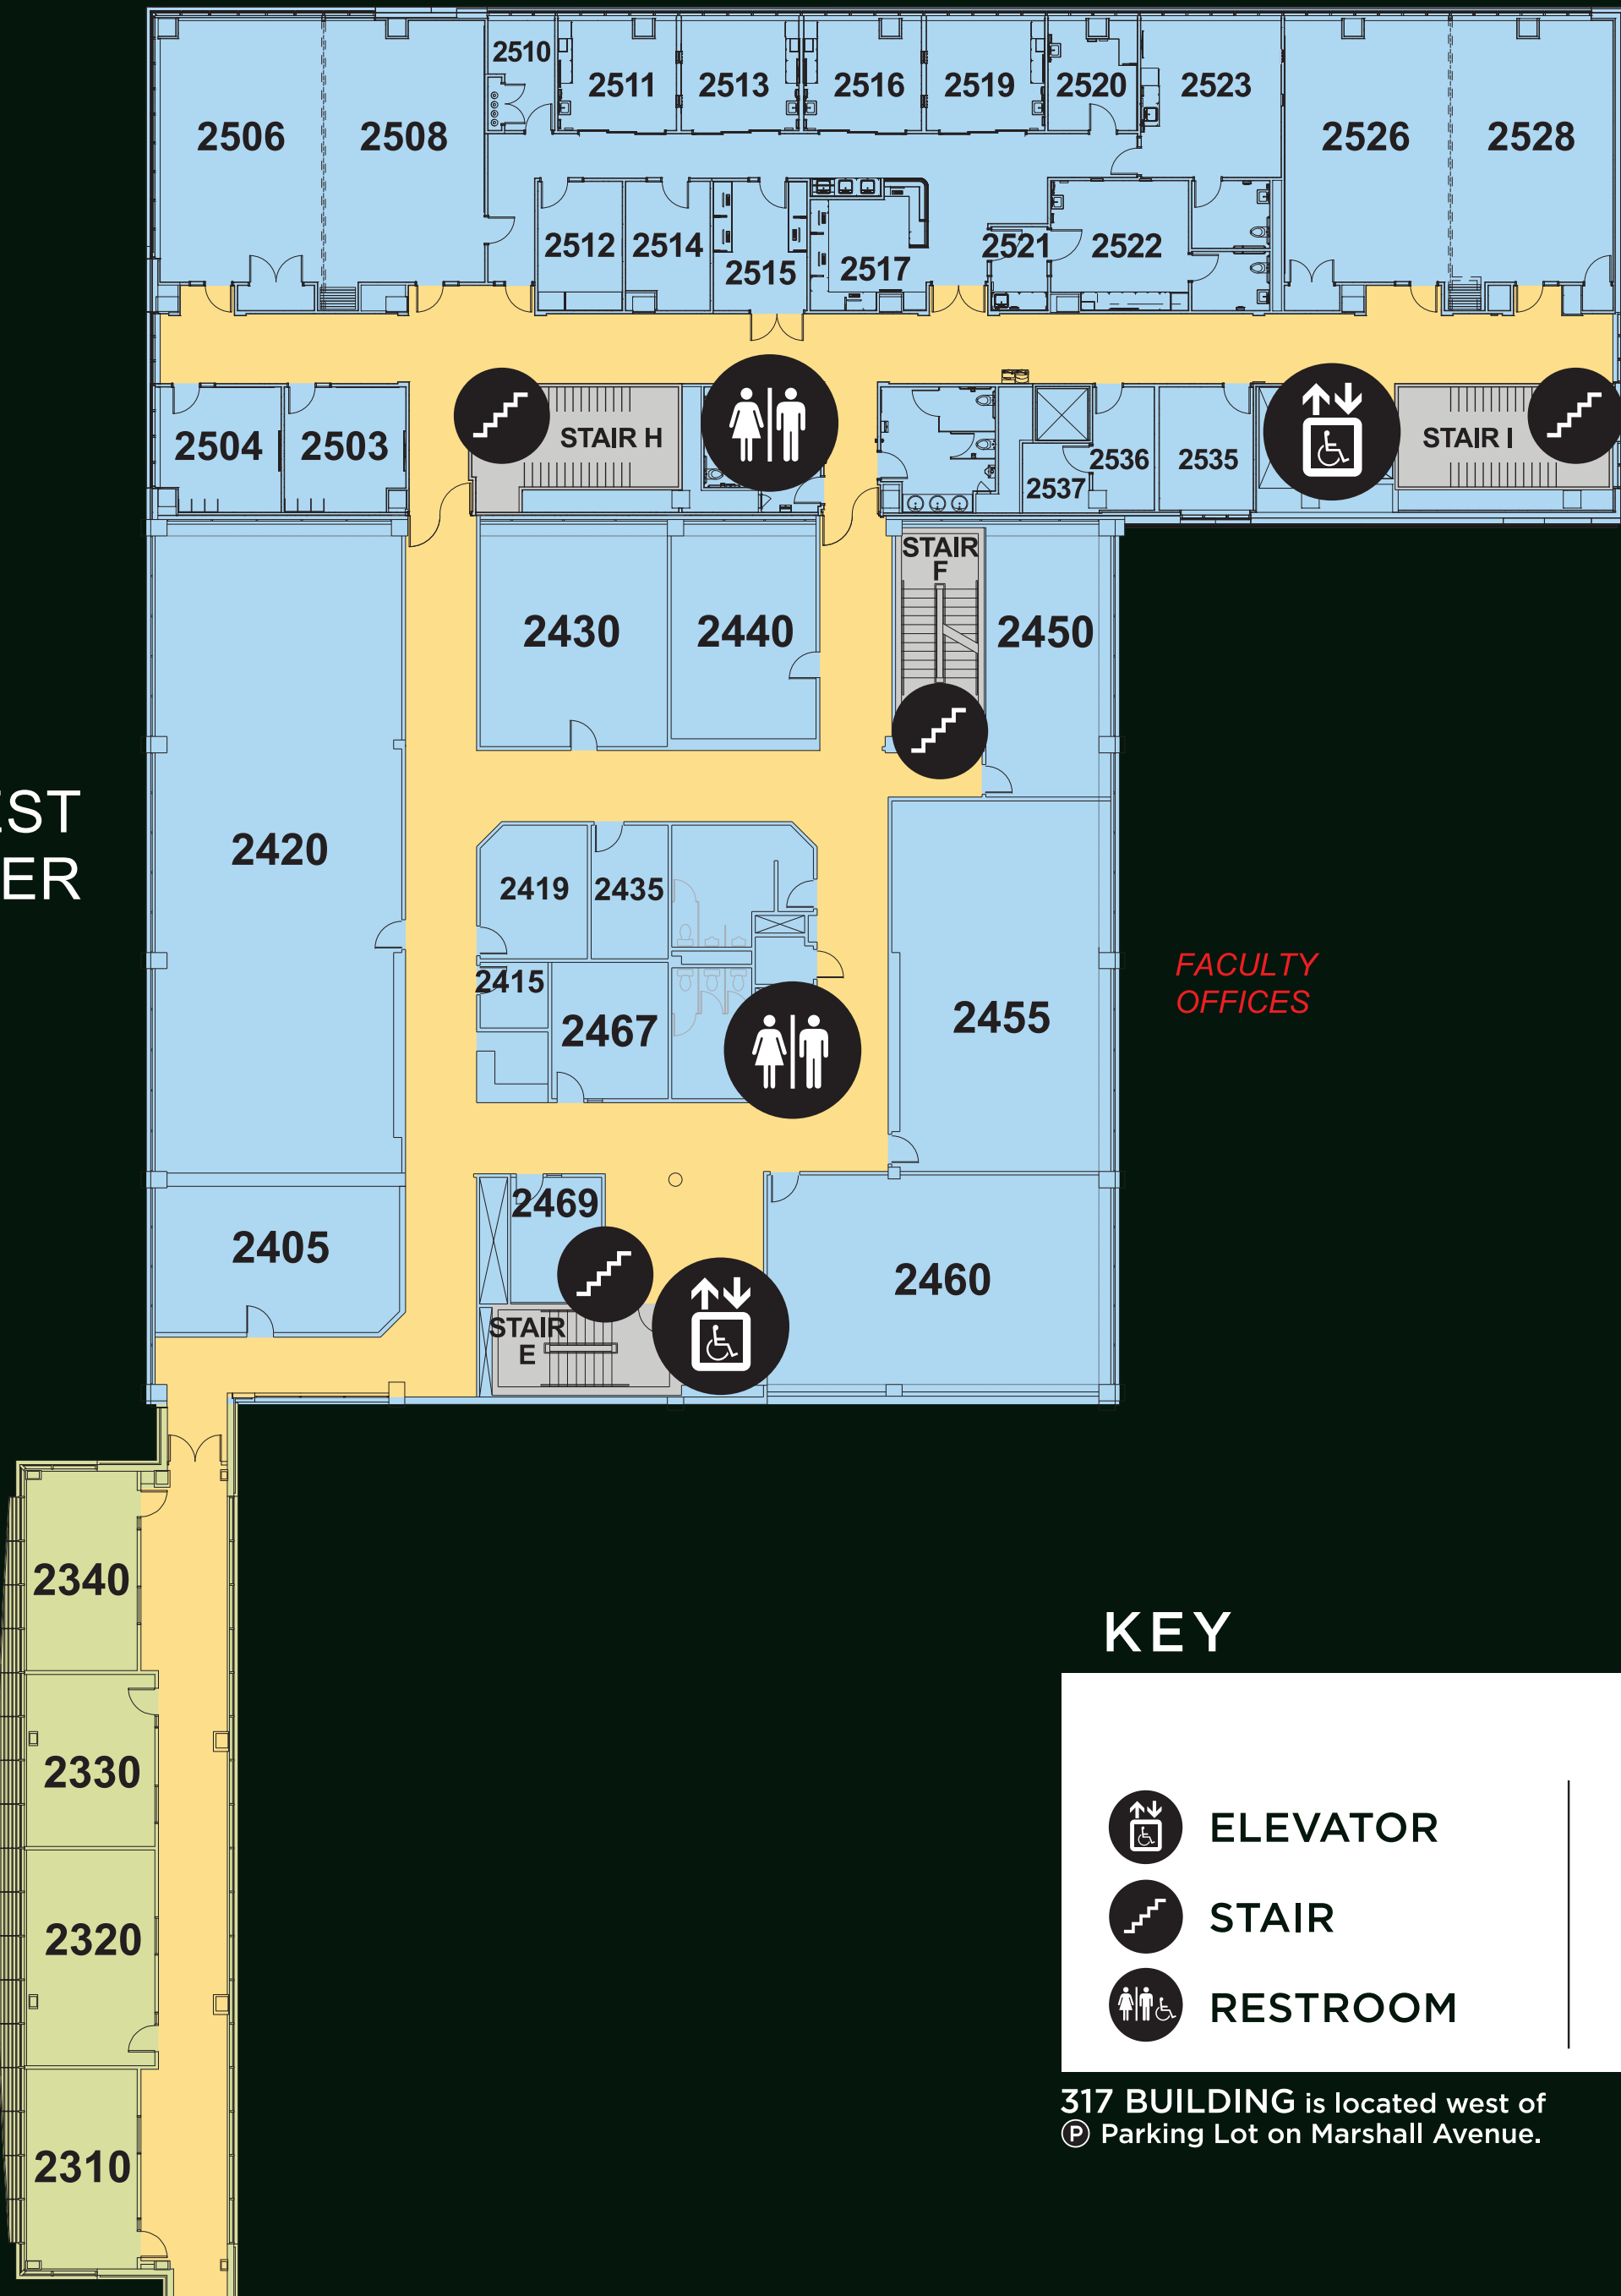

# 1 Level

CITY VIEW GRILLE

← SOUTH ENTRANCE

EAST TOWER

← SOUTH MAIN ENTRANCE

WEST TOWER

↑ (P) WEST RAMP ENTRANCE

## KEY

- CAFETERIA
- COFFEE
- RESTROOM
- ALL-GENDER RESTROOM
- ELEVATOR
- STAIR
- VENDING

317 Building is located west of (P) Parking Lot on Marshall Avenue.

# 2 Level

WEST TOWER

## KEY

	ELEVATOR		ALL-GENDER RESTROOMS
	STAIR		CAFETERIA
	RESTROOM		COFFEE

Located on Level 1

317 BUILDING is located west of  
 ☉ Parking Lot on Marshall Avenue.

EAST TOWER