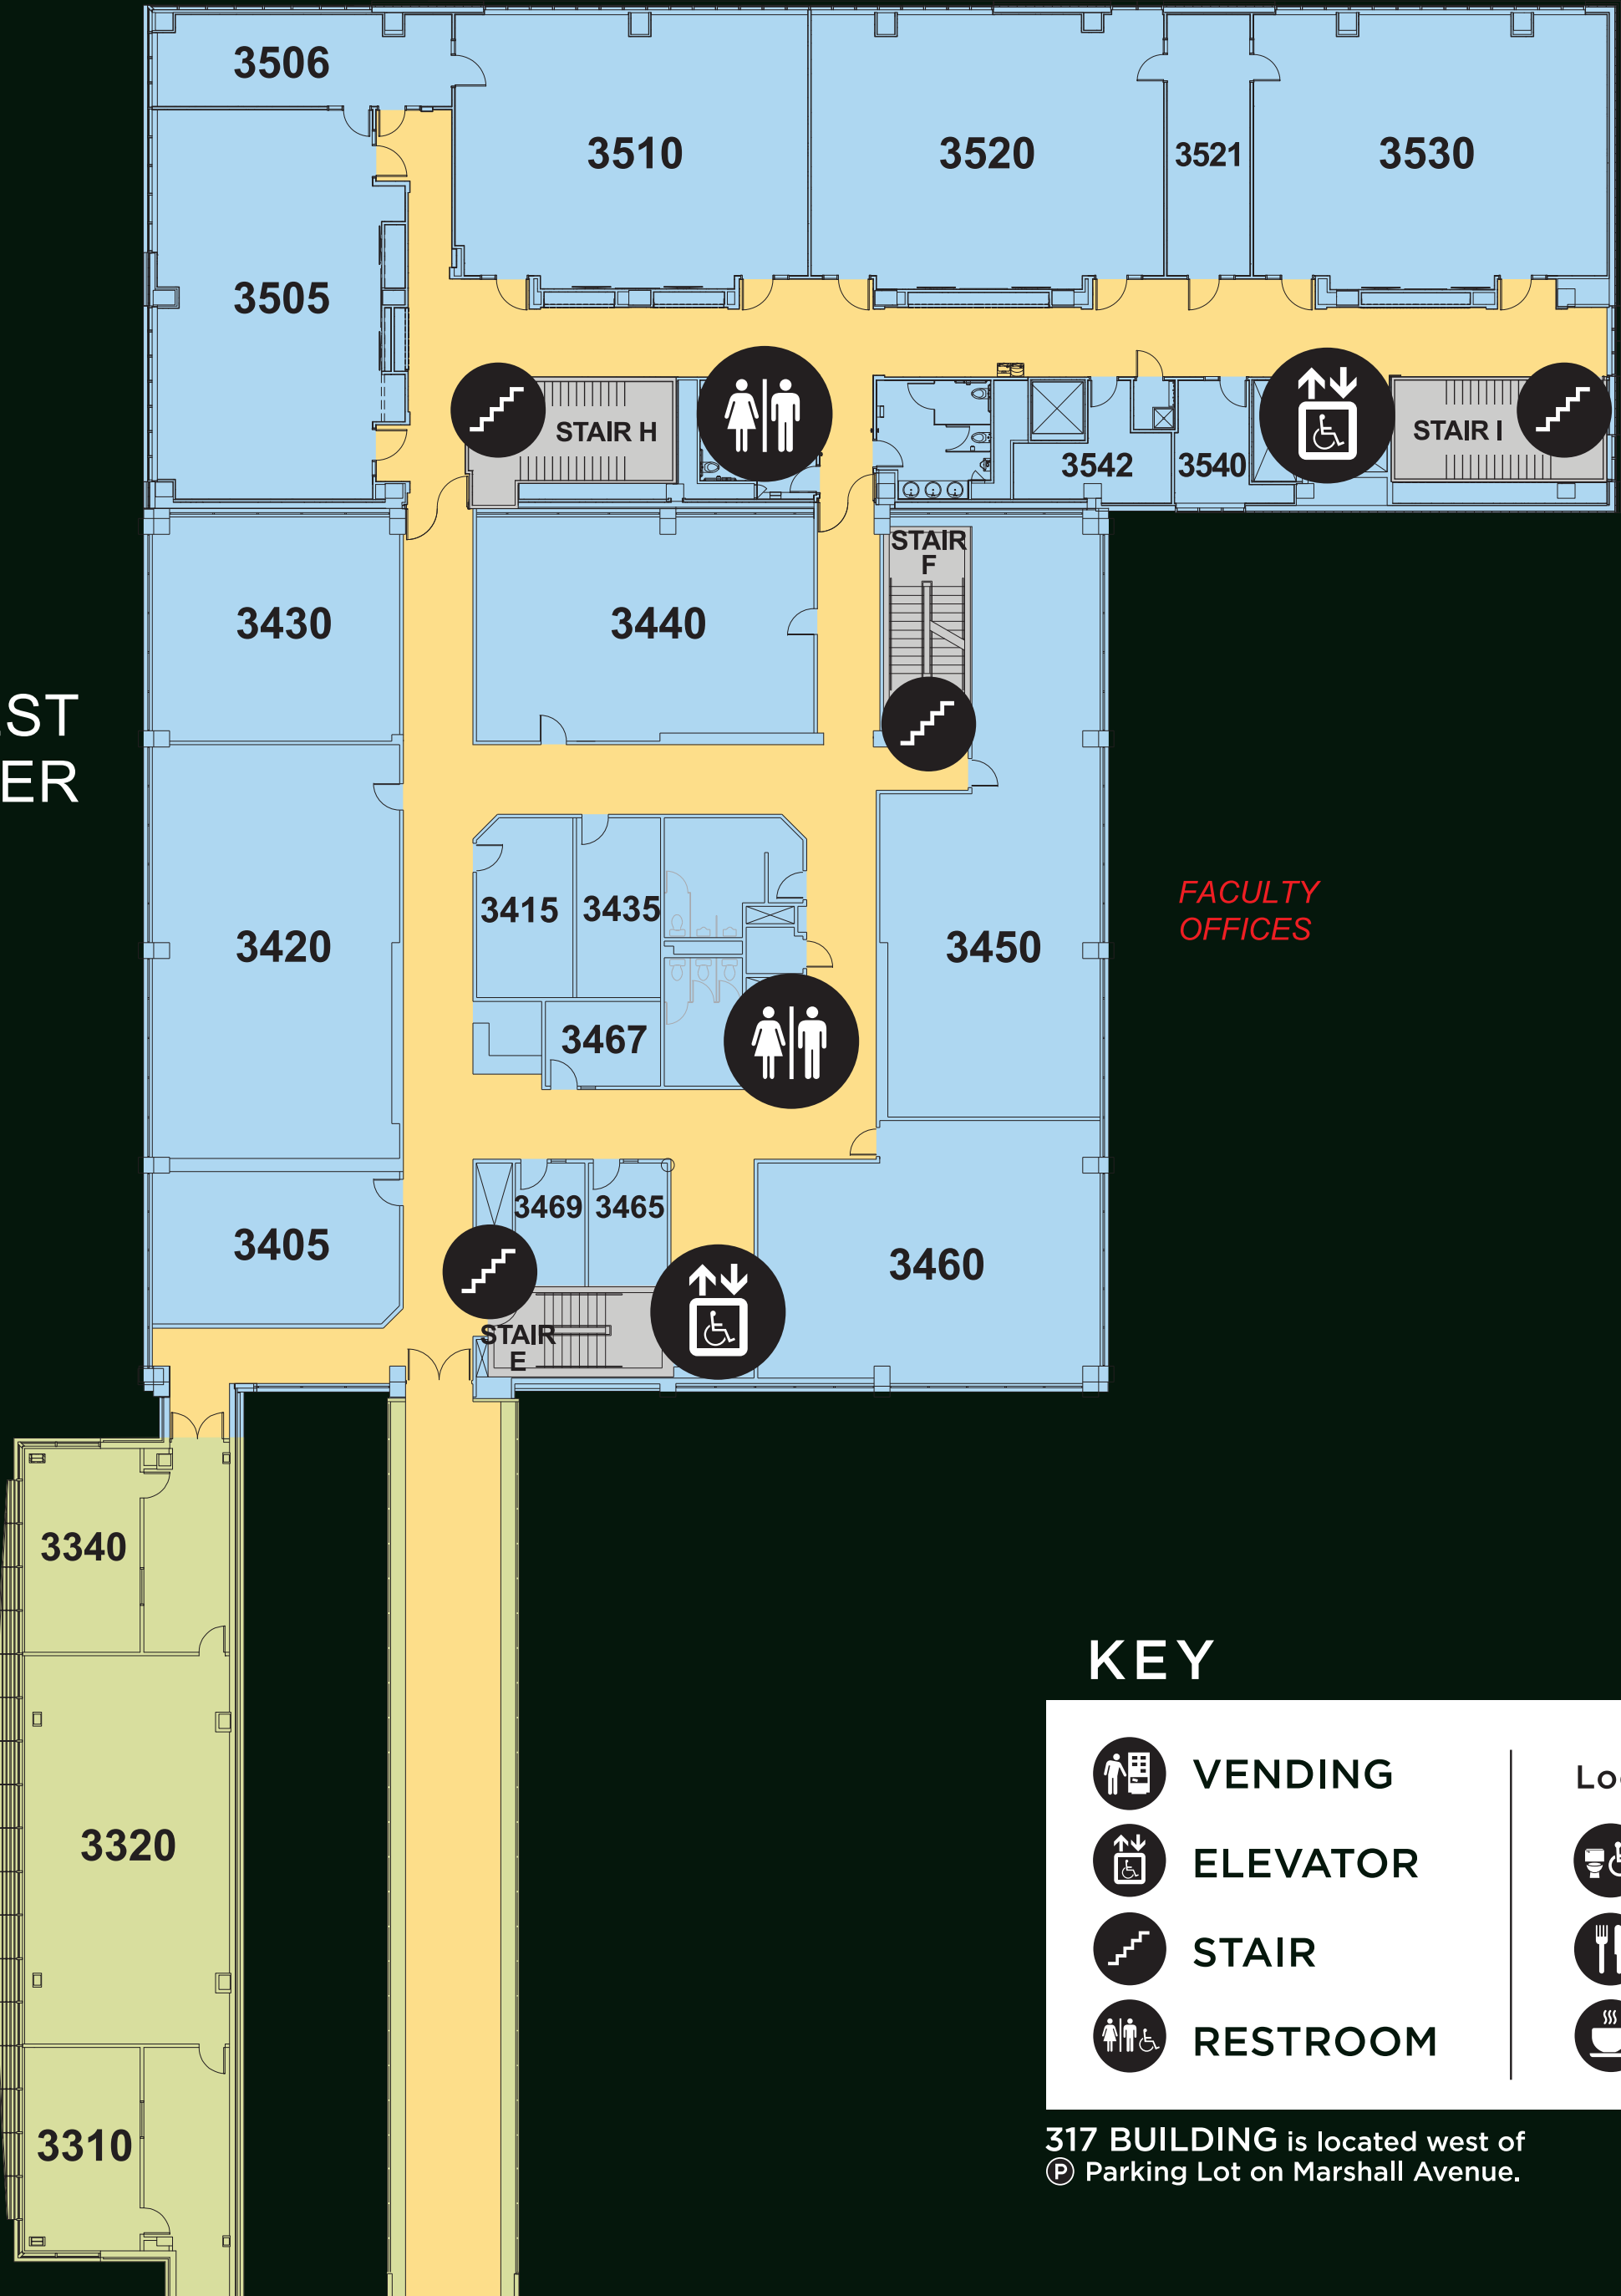

## KEY

- CAFETERIA
- COFFEE
- RESTROOM
- ALL-GENDER RESTROOM
- ELEVATOR
- STAIR
- VENDING

317 Building is located west of (P) Parking Lot on Marshall Avenue.

# 2 Level

WEST TOWER

## KEY

	ELEVATOR		ALL-GENDER RESTROOMS
	STAIR		CAFETERIA
	RESTROOM		COFFEE

Located on Level 1

317 BUILDING is located west of  
 ☉ Parking Lot on Marshall Avenue.

EAST TOWER

# 3 Level

WEST TOWER