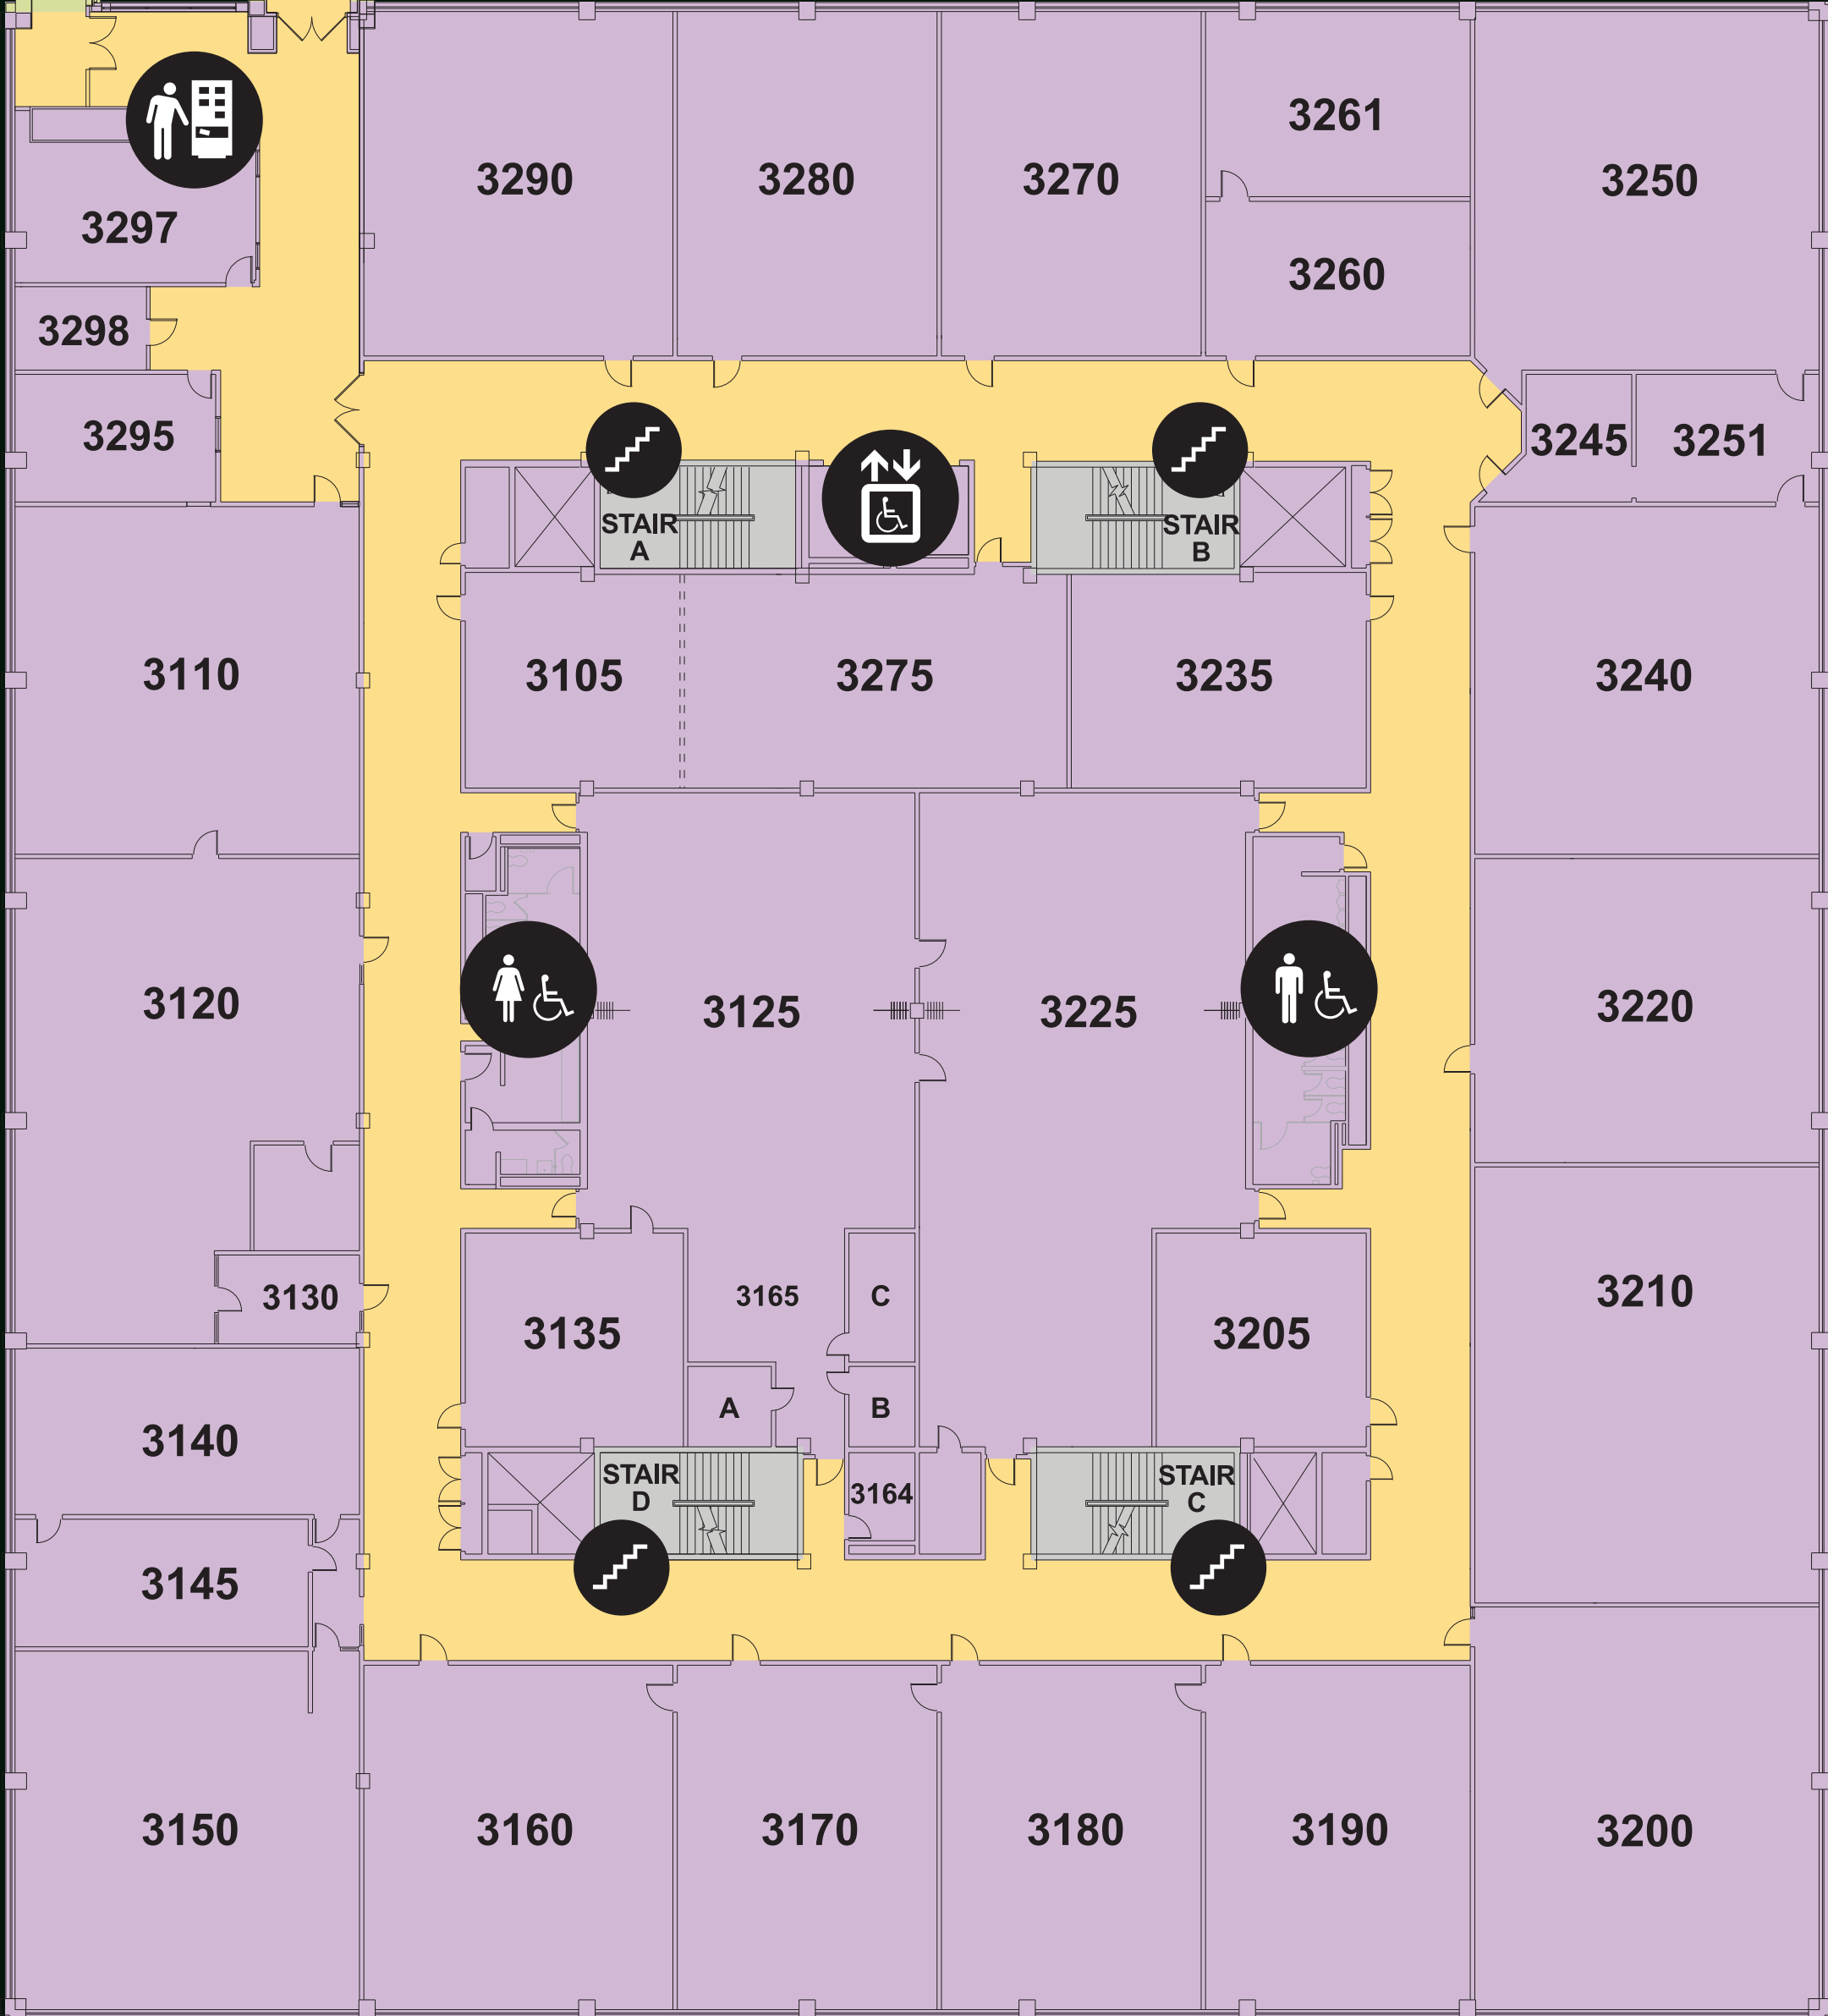

## KEY

	ELEVATOR		ALL-GENDER RESTROOMS
	STAIR		CAFETERIA
	RESTROOM		COFFEE

Located on Level 1

317 BUILDING is located west of  
 ☉ Parking Lot on Marshall Avenue.

EAST TOWER

# 3 Level

WEST TOWER

### KEY

	VENDING	Located on Level 1
	ELEVATOR	
	STAIR	
	RESTROOM	

317 BUILDING is located west of  
 Ⓟ Parking Lot on Marshall Avenue.

EAST TOWER

# 4 Level

WEST TOWER

4310