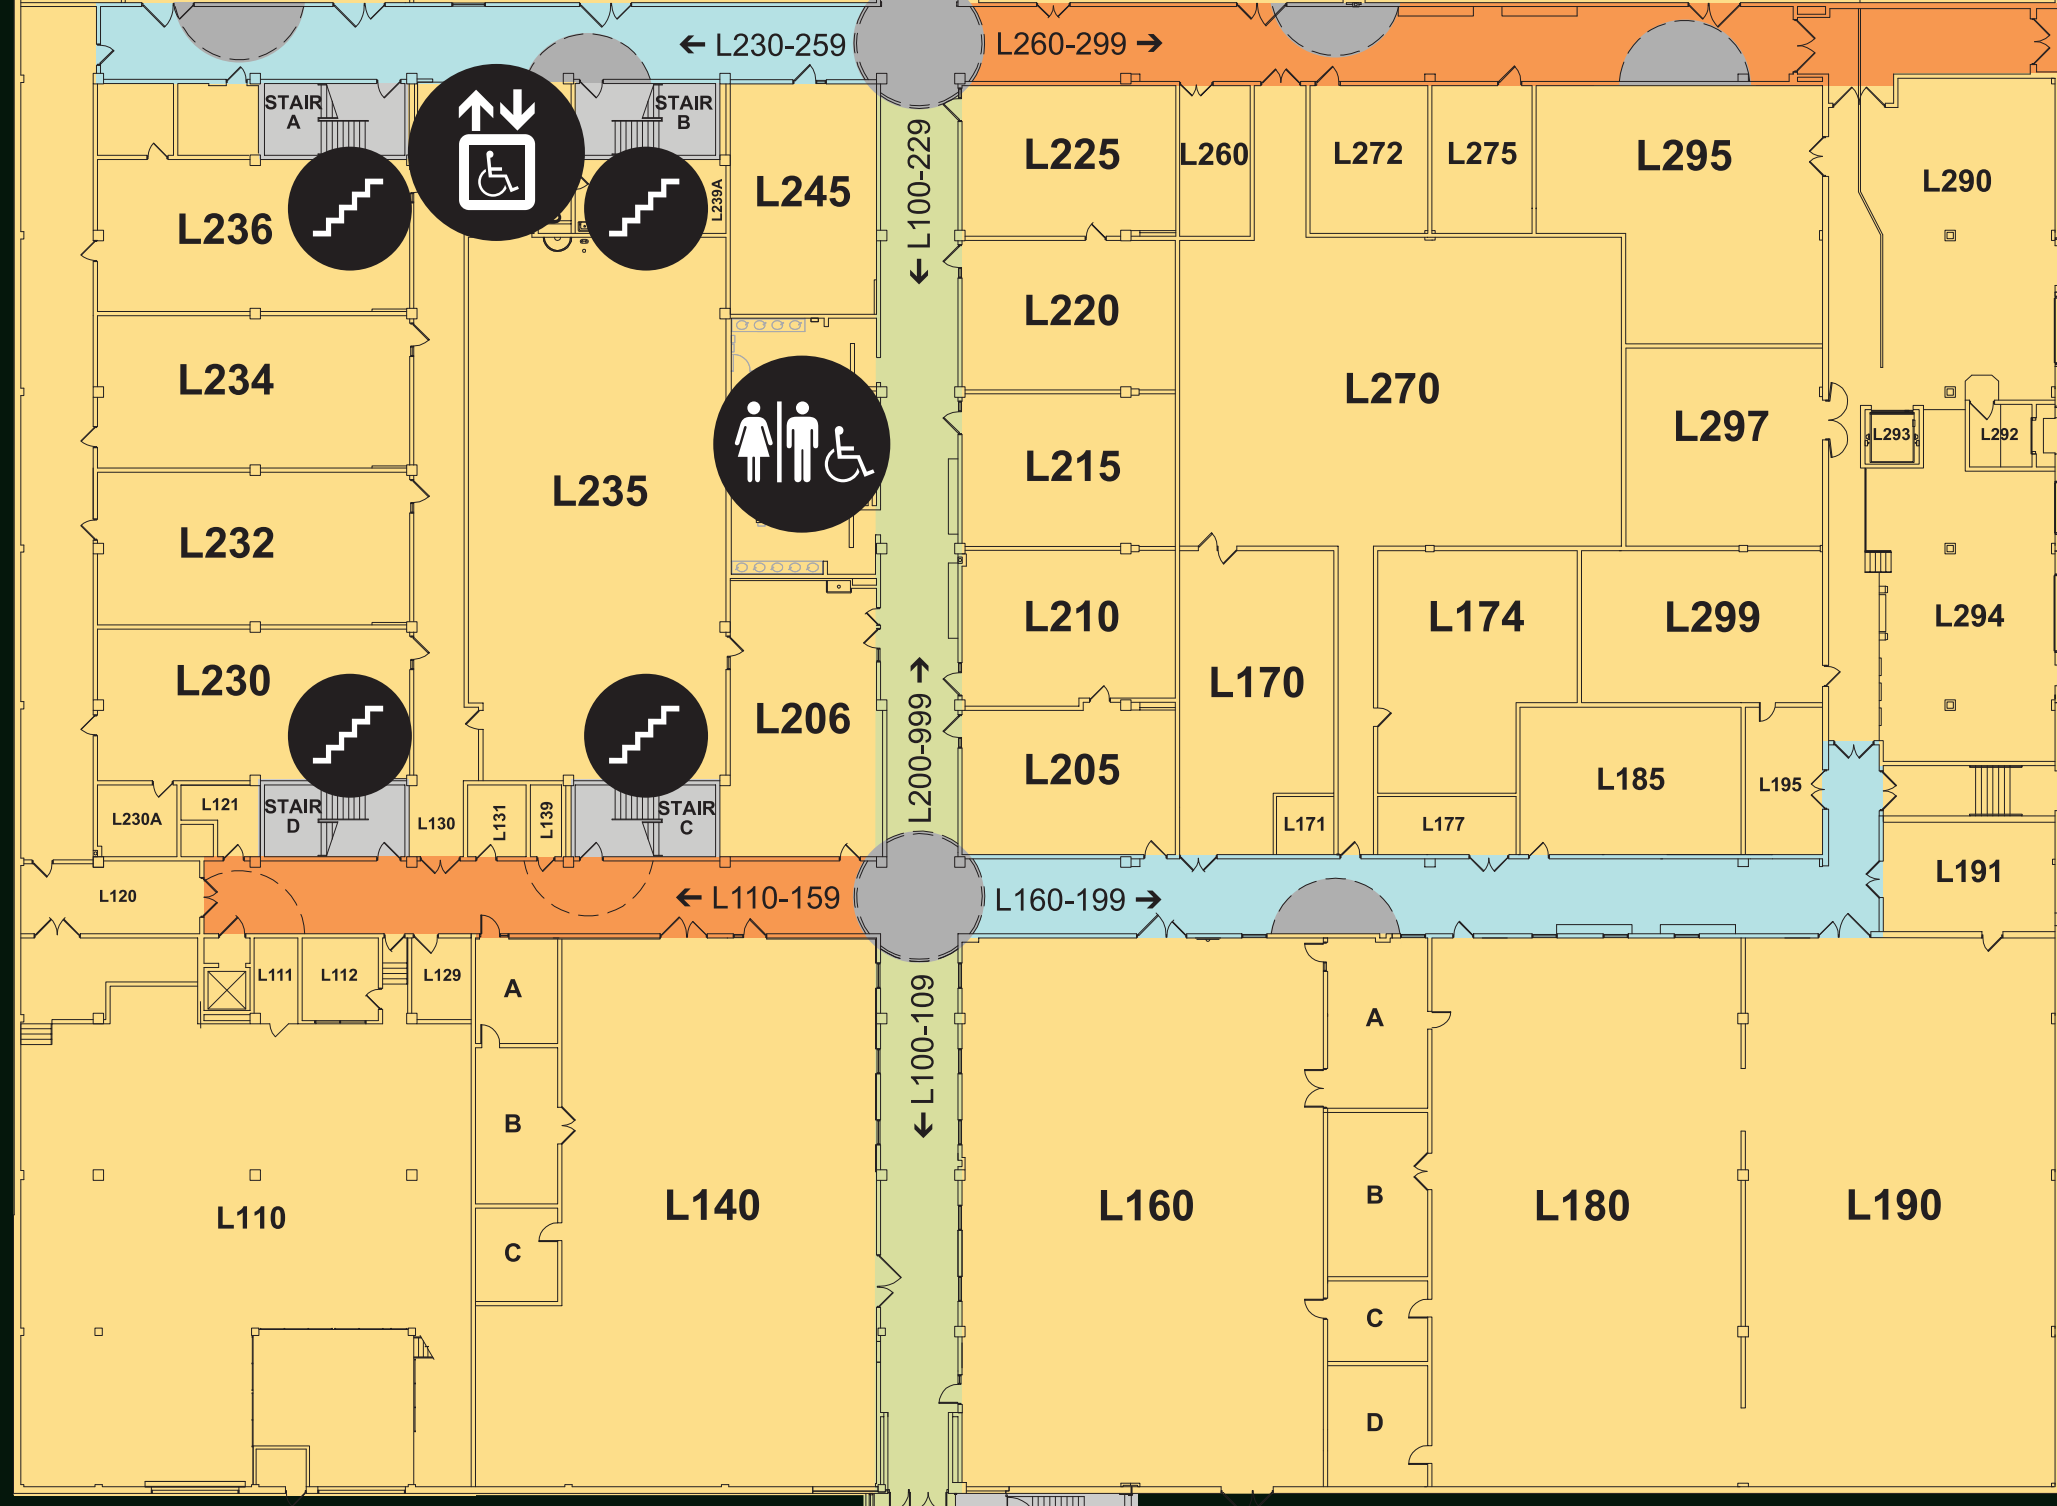

LL Level

KEY

	VENDING	Located on Level 1	
	ELEVATOR		ALL-GENDER RESTROOMS
	STAIR		CAFETERIA
	RESTROOM		COFFEE

317 BUILDING is located west of
Ⓟ Parking Lot on Marshall Avenue.

Ⓟ WEST RAMP ENTRANCE

Ⓟ NORTH 1 ENTRANCE & PARKING LOT

WEST TOWER

EAST TOWER

Ⓟ NORTH 2 ENTRANCE

Ⓟ NORTH 3 ENTRANCE

LOADING DOCK

Ⓟ EAST ENTRANCE
← STAIR TO CAFETERIA