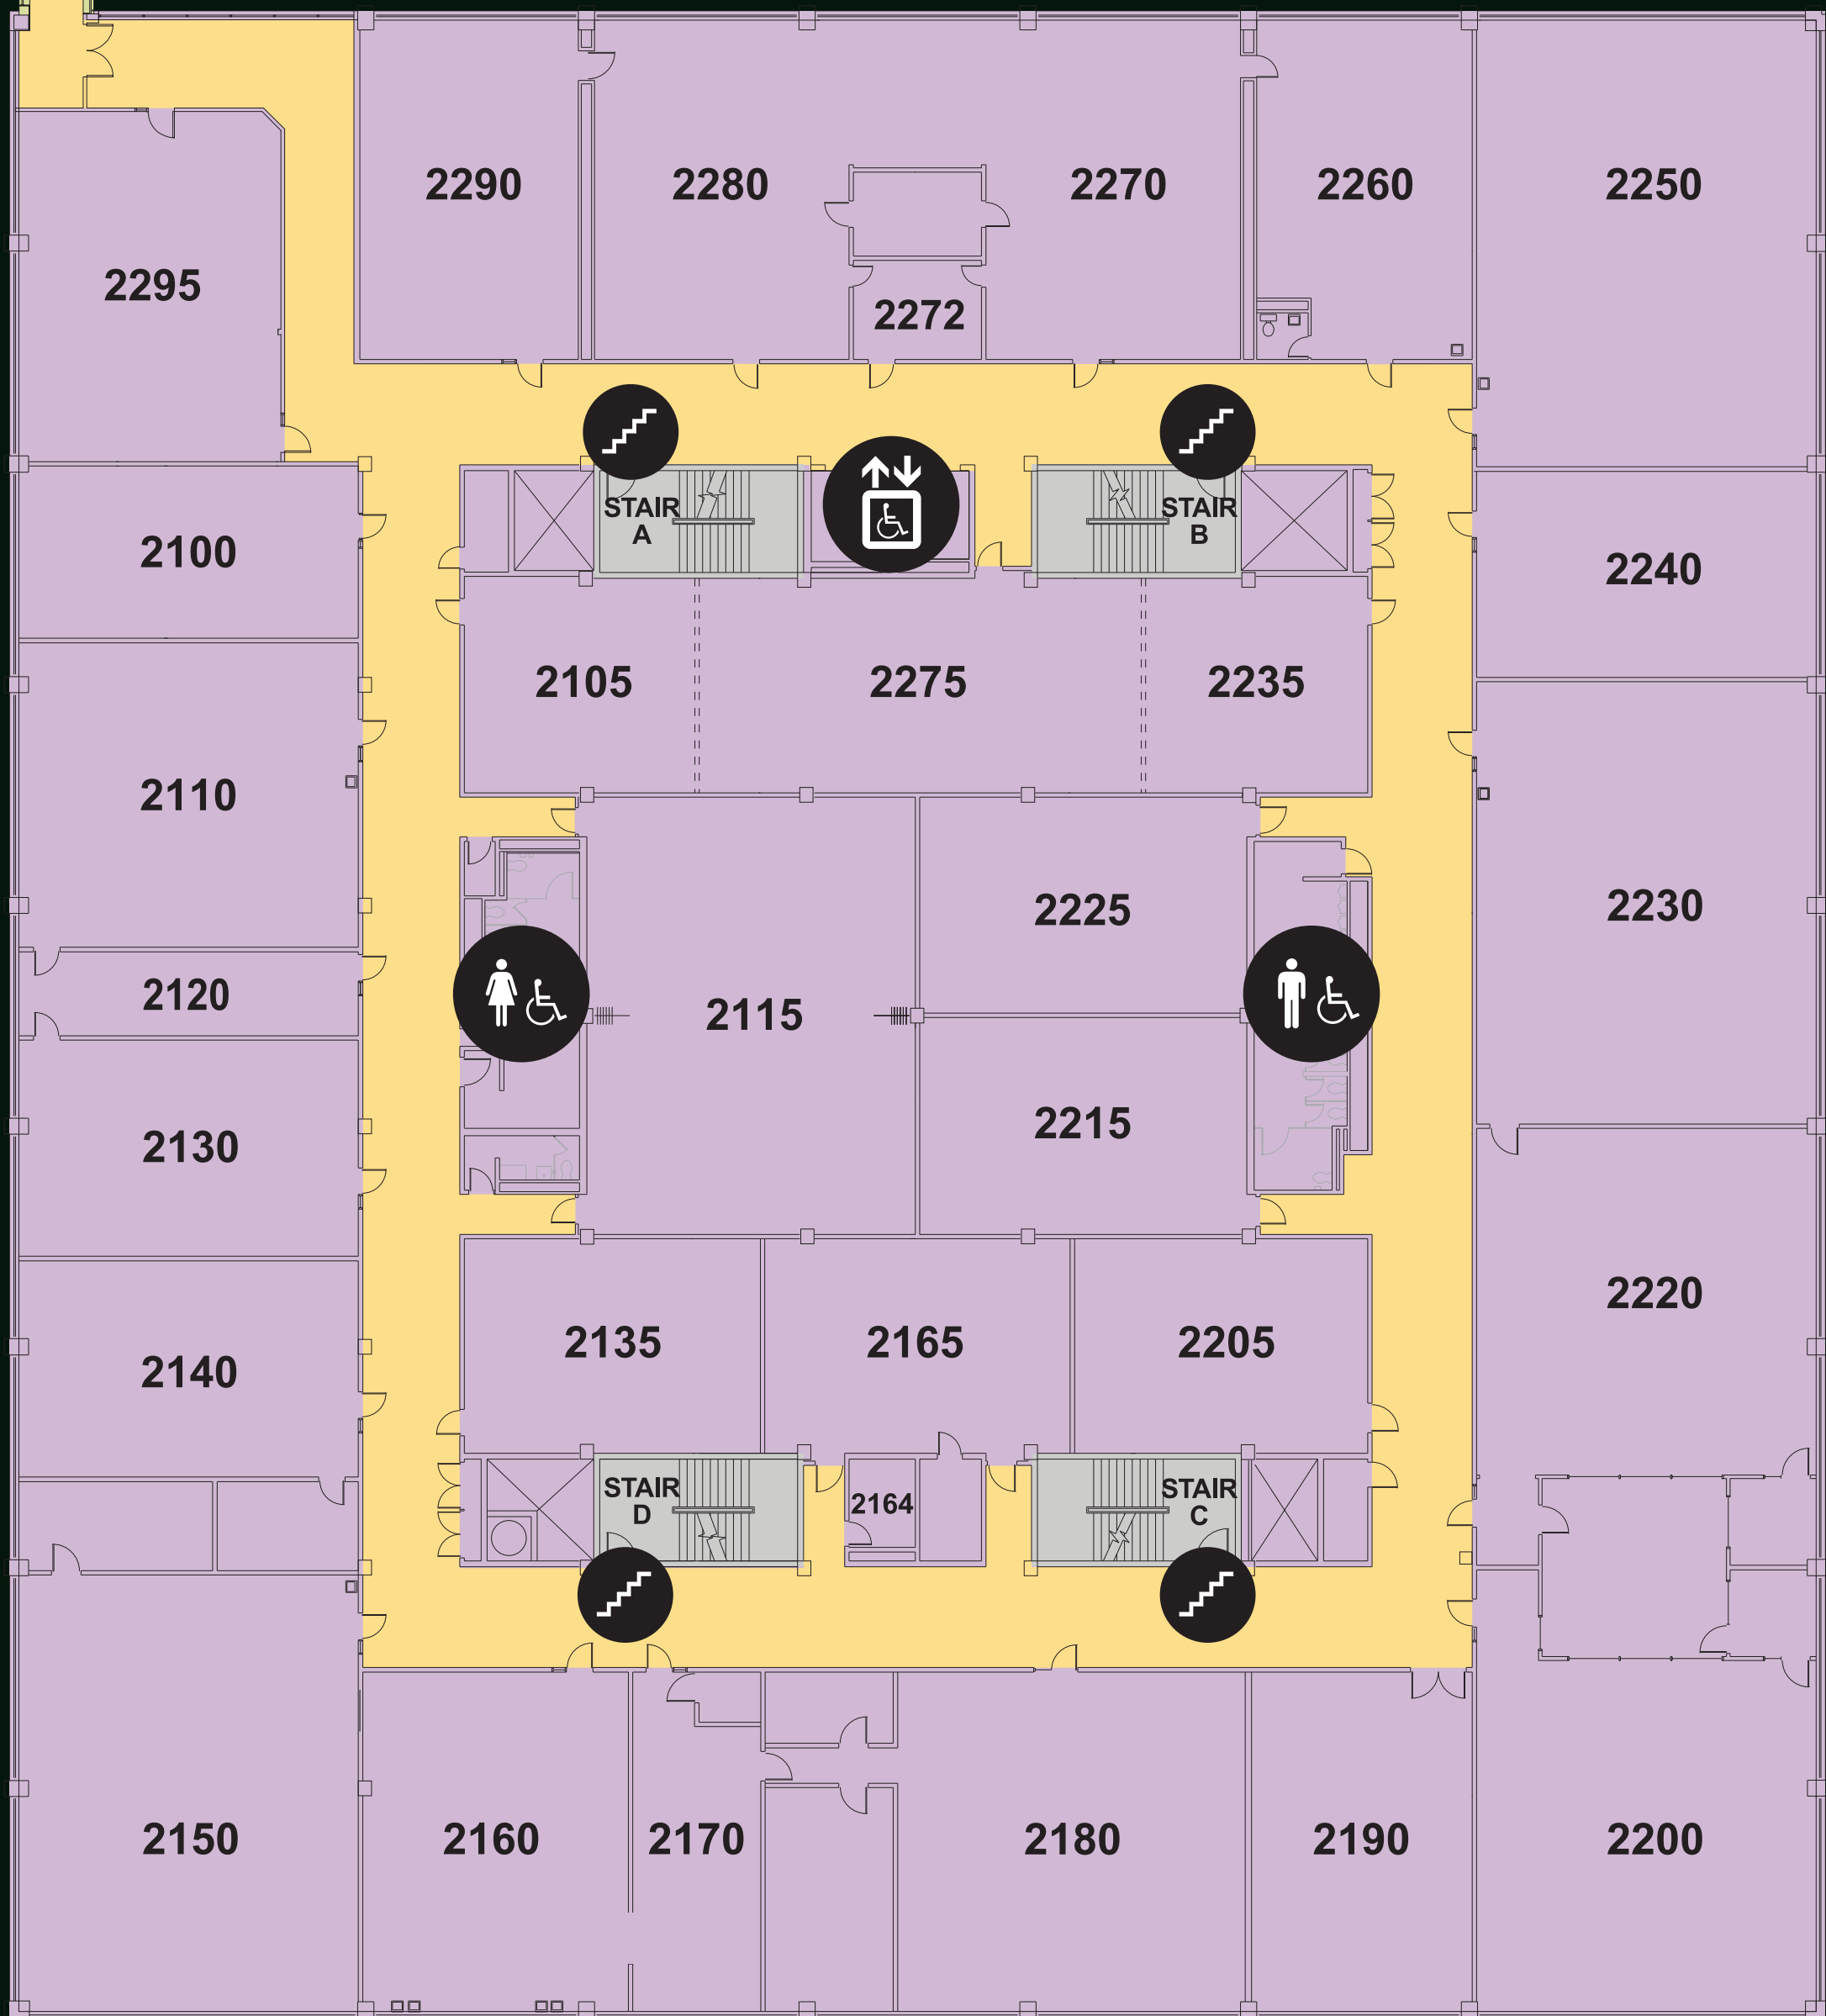

# 2 Level

WEST TOWER

## KEY

	ELEVATOR		ALL-GENDER RESTROOMS
	STAIR		CAFETERIA
	RESTROOM		COFFEE

Located on Level 1

317 BUILDING is located west of  
 ☉ Parking Lot on Marshall Avenue.

EAST TOWER

# 3 Level

WEST TOWER