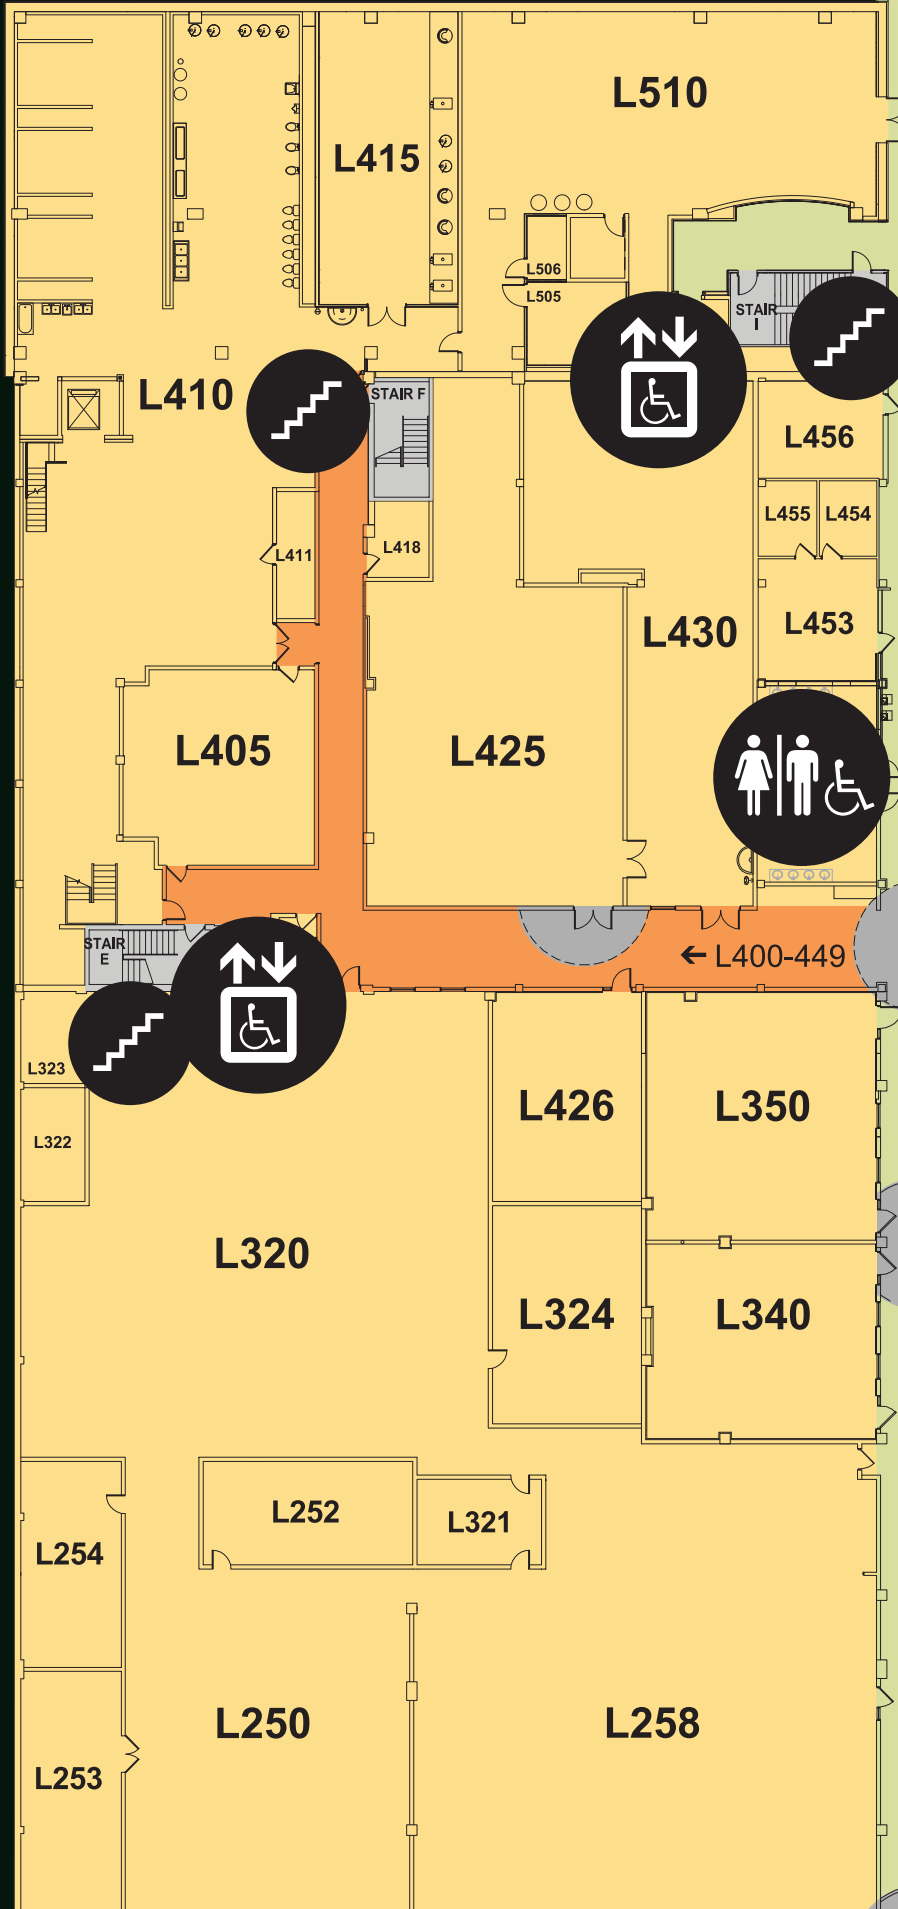

## KEY

	VENDING	Located on Level 1	
	ELEVATOR		ALL-GENDER RESTROOMS
	STAIR		CAFETERIA
	RESTROOM		COFFEE

317 BUILDING is located west of  
 Ⓟ Parking Lot on Marshall Avenue.

Ⓟ WEST RAMP ENTRANCE

Ⓟ NORTH 1 ENTRANCE & PARKING LOT

WEST TOWER

EAST TOWER

Ⓟ NORTH 2 ENTRANCE

Ⓟ NORTH 3 ENTRANCE

LOADING DOCK

Ⓟ EAST ENTRANCE  
 ← STAIR TO CAFETERIA

## KEY

- CAFETERIA
- COFFEE
- RESTROOM
- ALL-GENDER RESTROOM
- ELEVATOR
- STAIR
- VENDING

317 Building is located west of (P) Parking Lot on Marshall Avenue.

# 2 Level

WEST TOWER