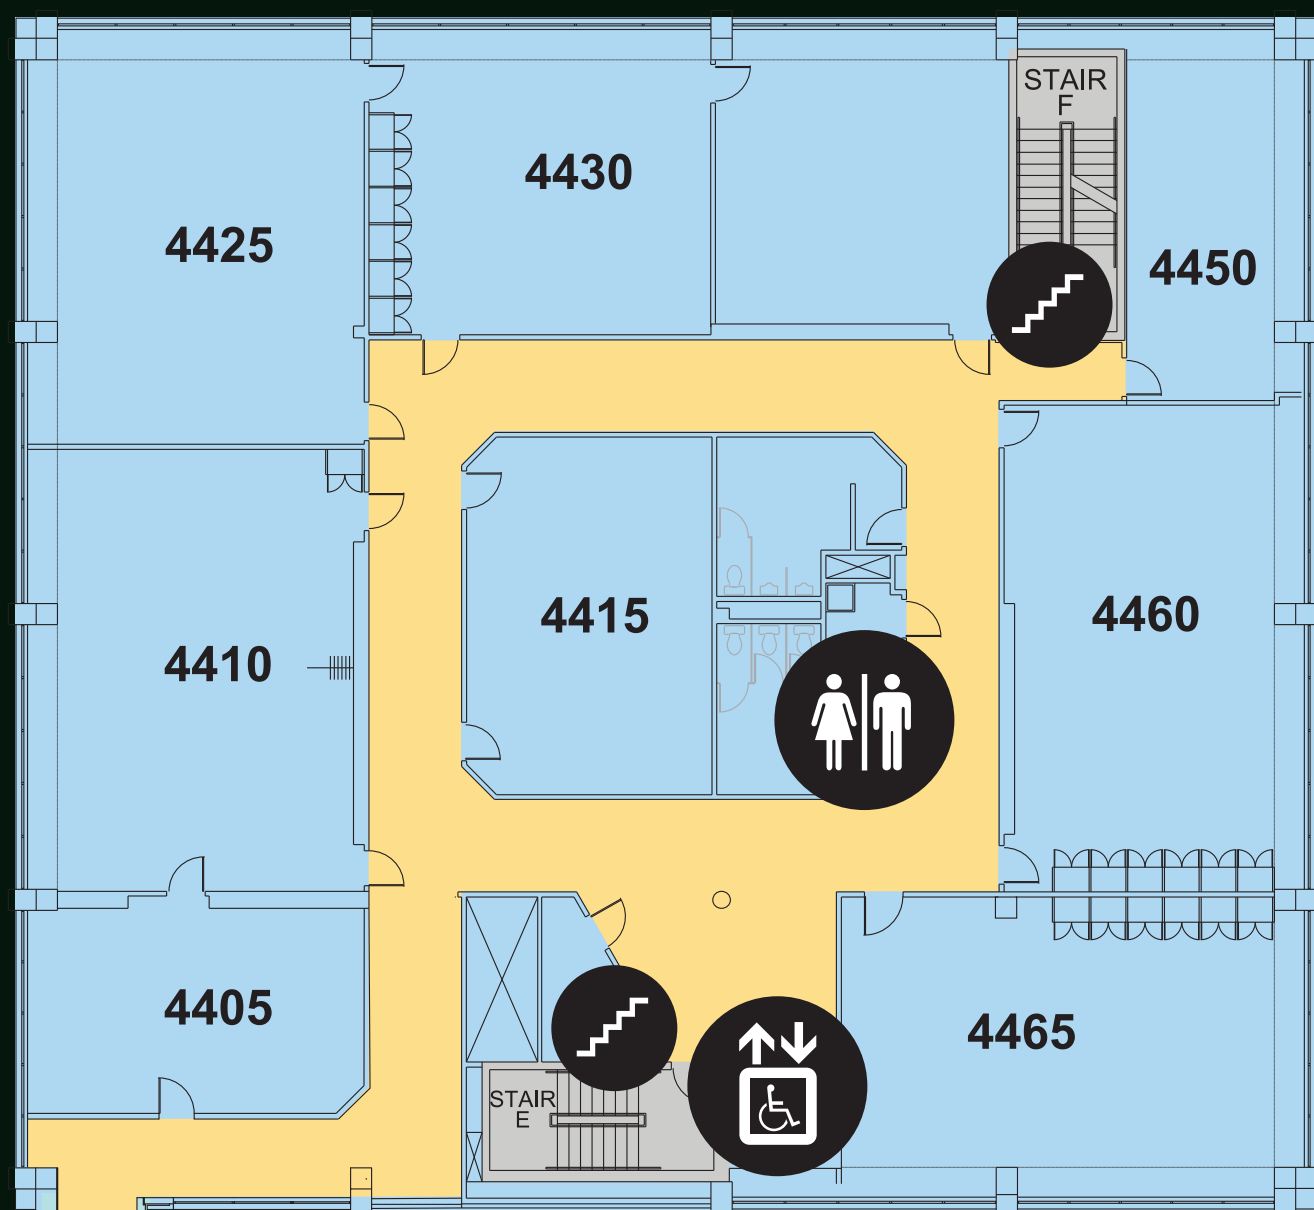

# 3 Level

WEST TOWER

### KEY

	VENDING	Located on Level 1
	ELEVATOR	
	STAIR	
	RESTROOM	

317 BUILDING is located west of  
 Ⓟ Parking Lot on Marshall Avenue.

EAST TOWER

# 4 Level

WEST TOWER

4310

## KEY

	ELEVATOR	<b>Located on Level 1</b>
	STAIR	ALL-GENDER RESTROOMS
	RESTROOM	CAFETERIA
		COFFEE

317 BUILDING is located west of  
 P Parking Lot on Marshall Avenue.

EAST TOWER