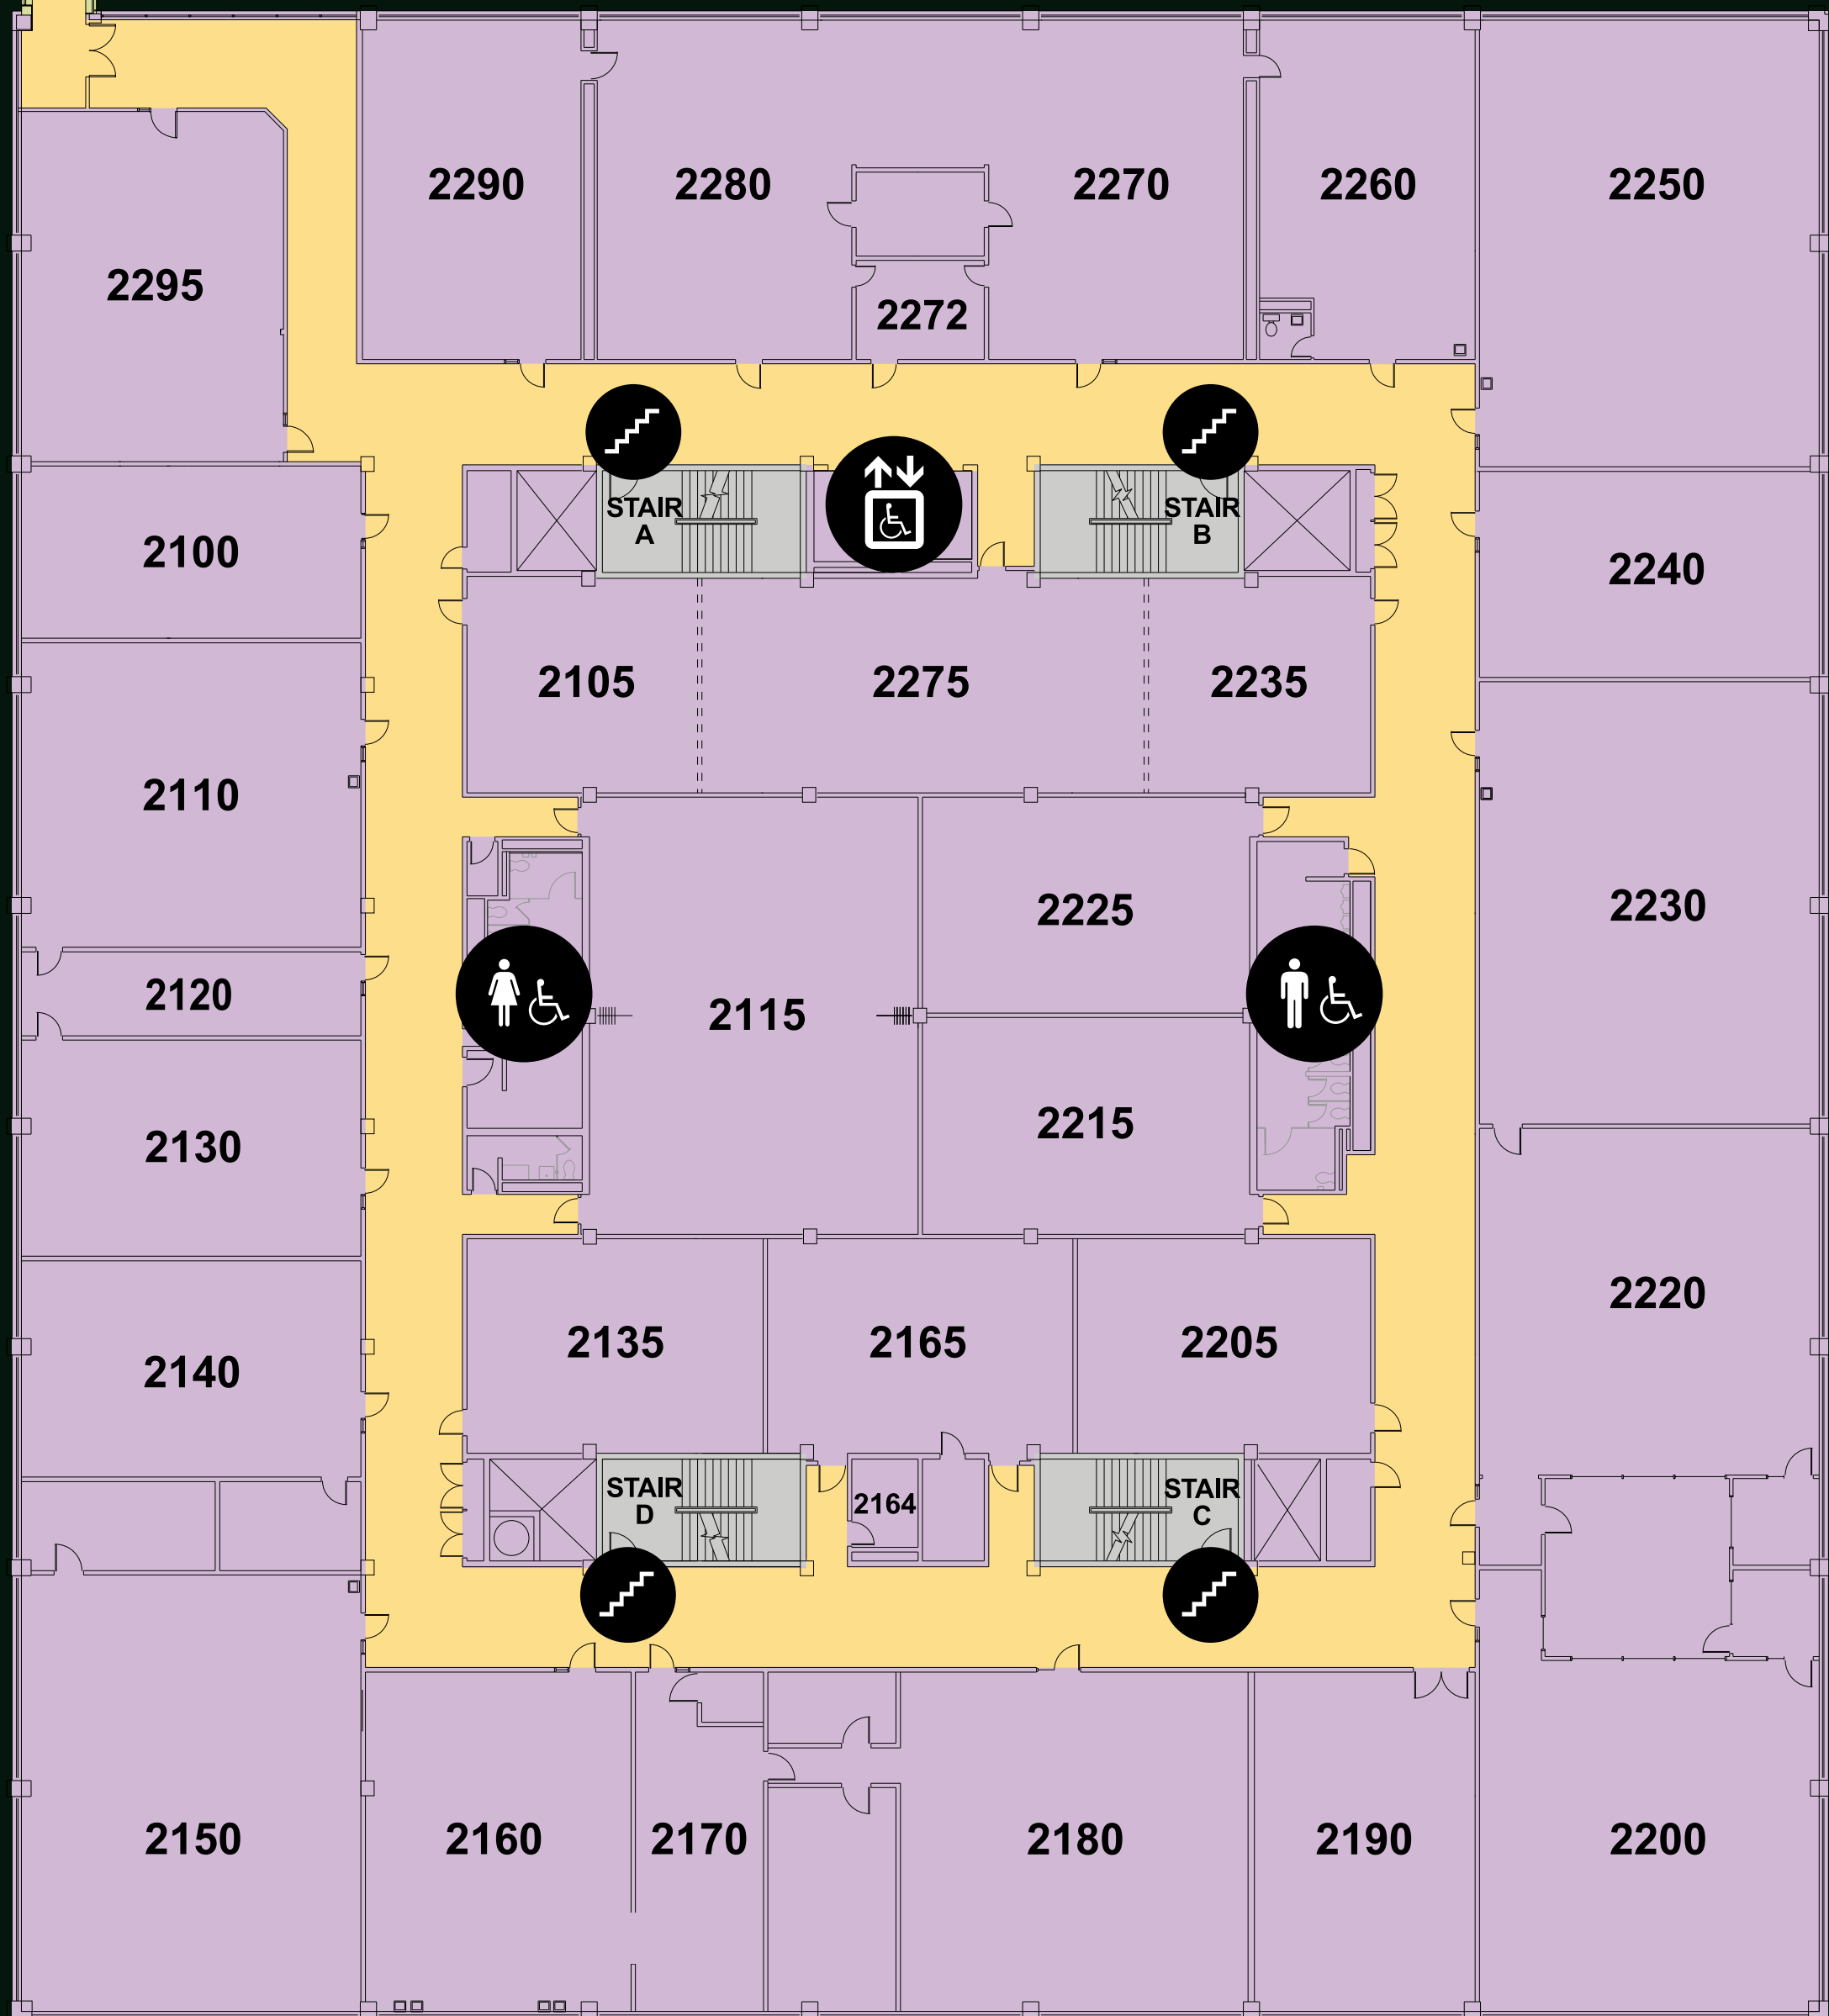

LL Level

KEY

- | | | | |
|--|----------|--------------------|----------------------|
| | VENDING | Located on Level 1 | |
| | ELEVATOR | | ALL-GENDER RESTROOMS |
| | STAIR | | CAFETERIA |
| | RESTROOM | | COFFEE |

WEST TOWER

↑ (P) WEST RAMP ENTRANCE

KEY

- CAFETERIA
- COFFEE
- RESTROOM
- ALL-GENDER RESTROOM
- ELEVATOR
- STAIR
- VENDING

317 Building is located west of
 (P) Parking Lot on Marshall Avenue.

2 Level

WEST TOWER

KEY

	ELEVATOR		ALL-GENDER RESTROOMS
	STAIR		CAFETERIA
	RESTROOM		COFFEE

Located on Level 1

317 BUILDING is located west of
 ☉ Parking Lot on Marshall Avenue.

EAST TOWER

3 Level

WEST TOWER

KEY

	VENDING	Located on Level 1
	ELEVATOR	
	STAIR	
	RESTROOM	

317 BUILDING is located west of
 (P) Parking Lot on Marshall Avenue.

EAST TOWER

4 Level

WEST TOWER

4310

KEY

	ELEVATOR	Located on Level 1		ALL-GENDER RESTROOMS
	STAIR		CAFETERIA	
	RESTROOM		COFFEE	