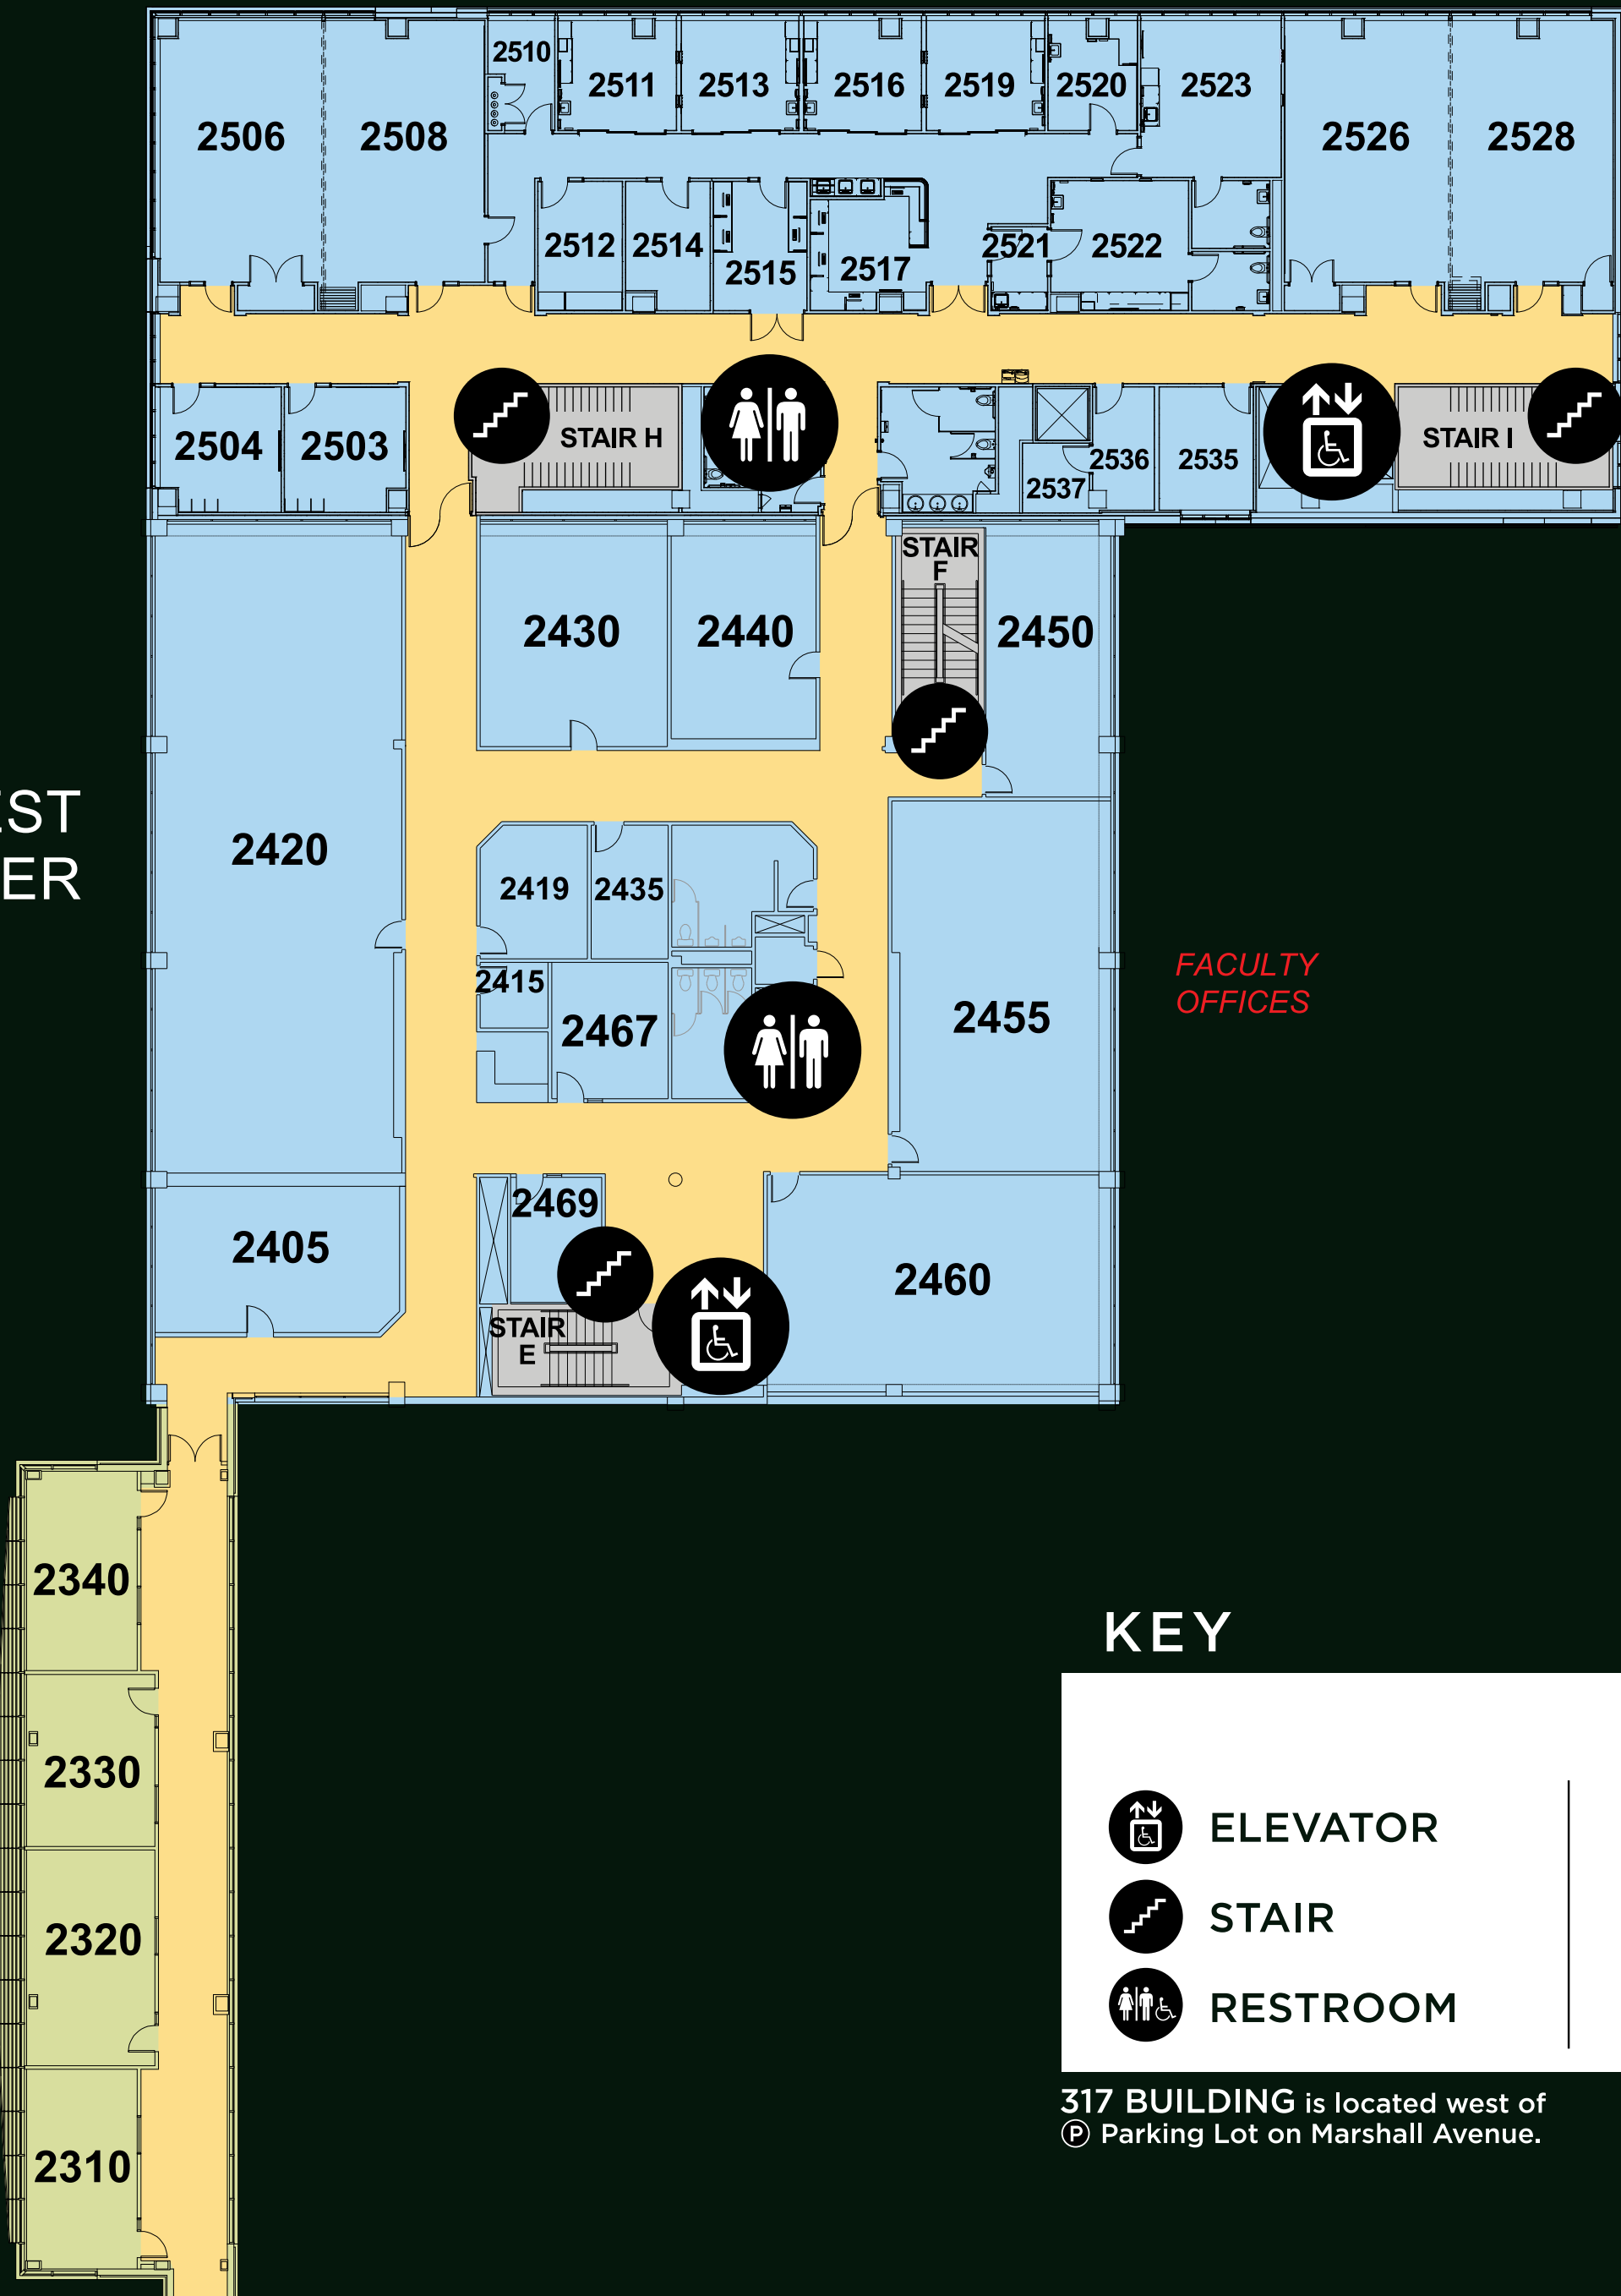

LL Level

KEY

- | | | | |
|--|----------|--------------------|----------------------|
| | VENDING | Located on Level 1 | |
| | ELEVATOR | | ALL-GENDER RESTROOMS |
| | STAIR | | CAFETERIA |
| | RESTROOM | | COFFEE |

WEST TOWER

↑ (P) WEST RAMP ENTRANCE

KEY

- CAFETERIA
- COFFEE
- RESTROOM
- ALL-GENDER RESTROOM
- ELEVATOR
- STAIR
- VENDING

317 Building is located west of
 (P) Parking Lot on Marshall Avenue.

2 Level

WEST TOWER

KEY

	ELEVATOR		ALL-GENDER RESTROOMS
	STAIR		CAFETERIA
	RESTROOM		COFFEE

Located on Level 1

317 BUILDING is located west of
 ☉ Parking Lot on Marshall Avenue.

EAST TOWER

3 Level

WEST TOWER

KEY

	VENDING	Located on Level 1
	ELEVATOR	
	STAIR	
	RESTROOM	

317 BUILDING is located west of
 (P) Parking Lot on Marshall Avenue.

EAST TOWER

4 Level

WEST TOWER

4310

KEY

	ELEVATOR	Located on Level 1		ALL-GENDER RESTROOMS
	STAIR		CAFETERIA	
	RESTROOM		COFFEE	