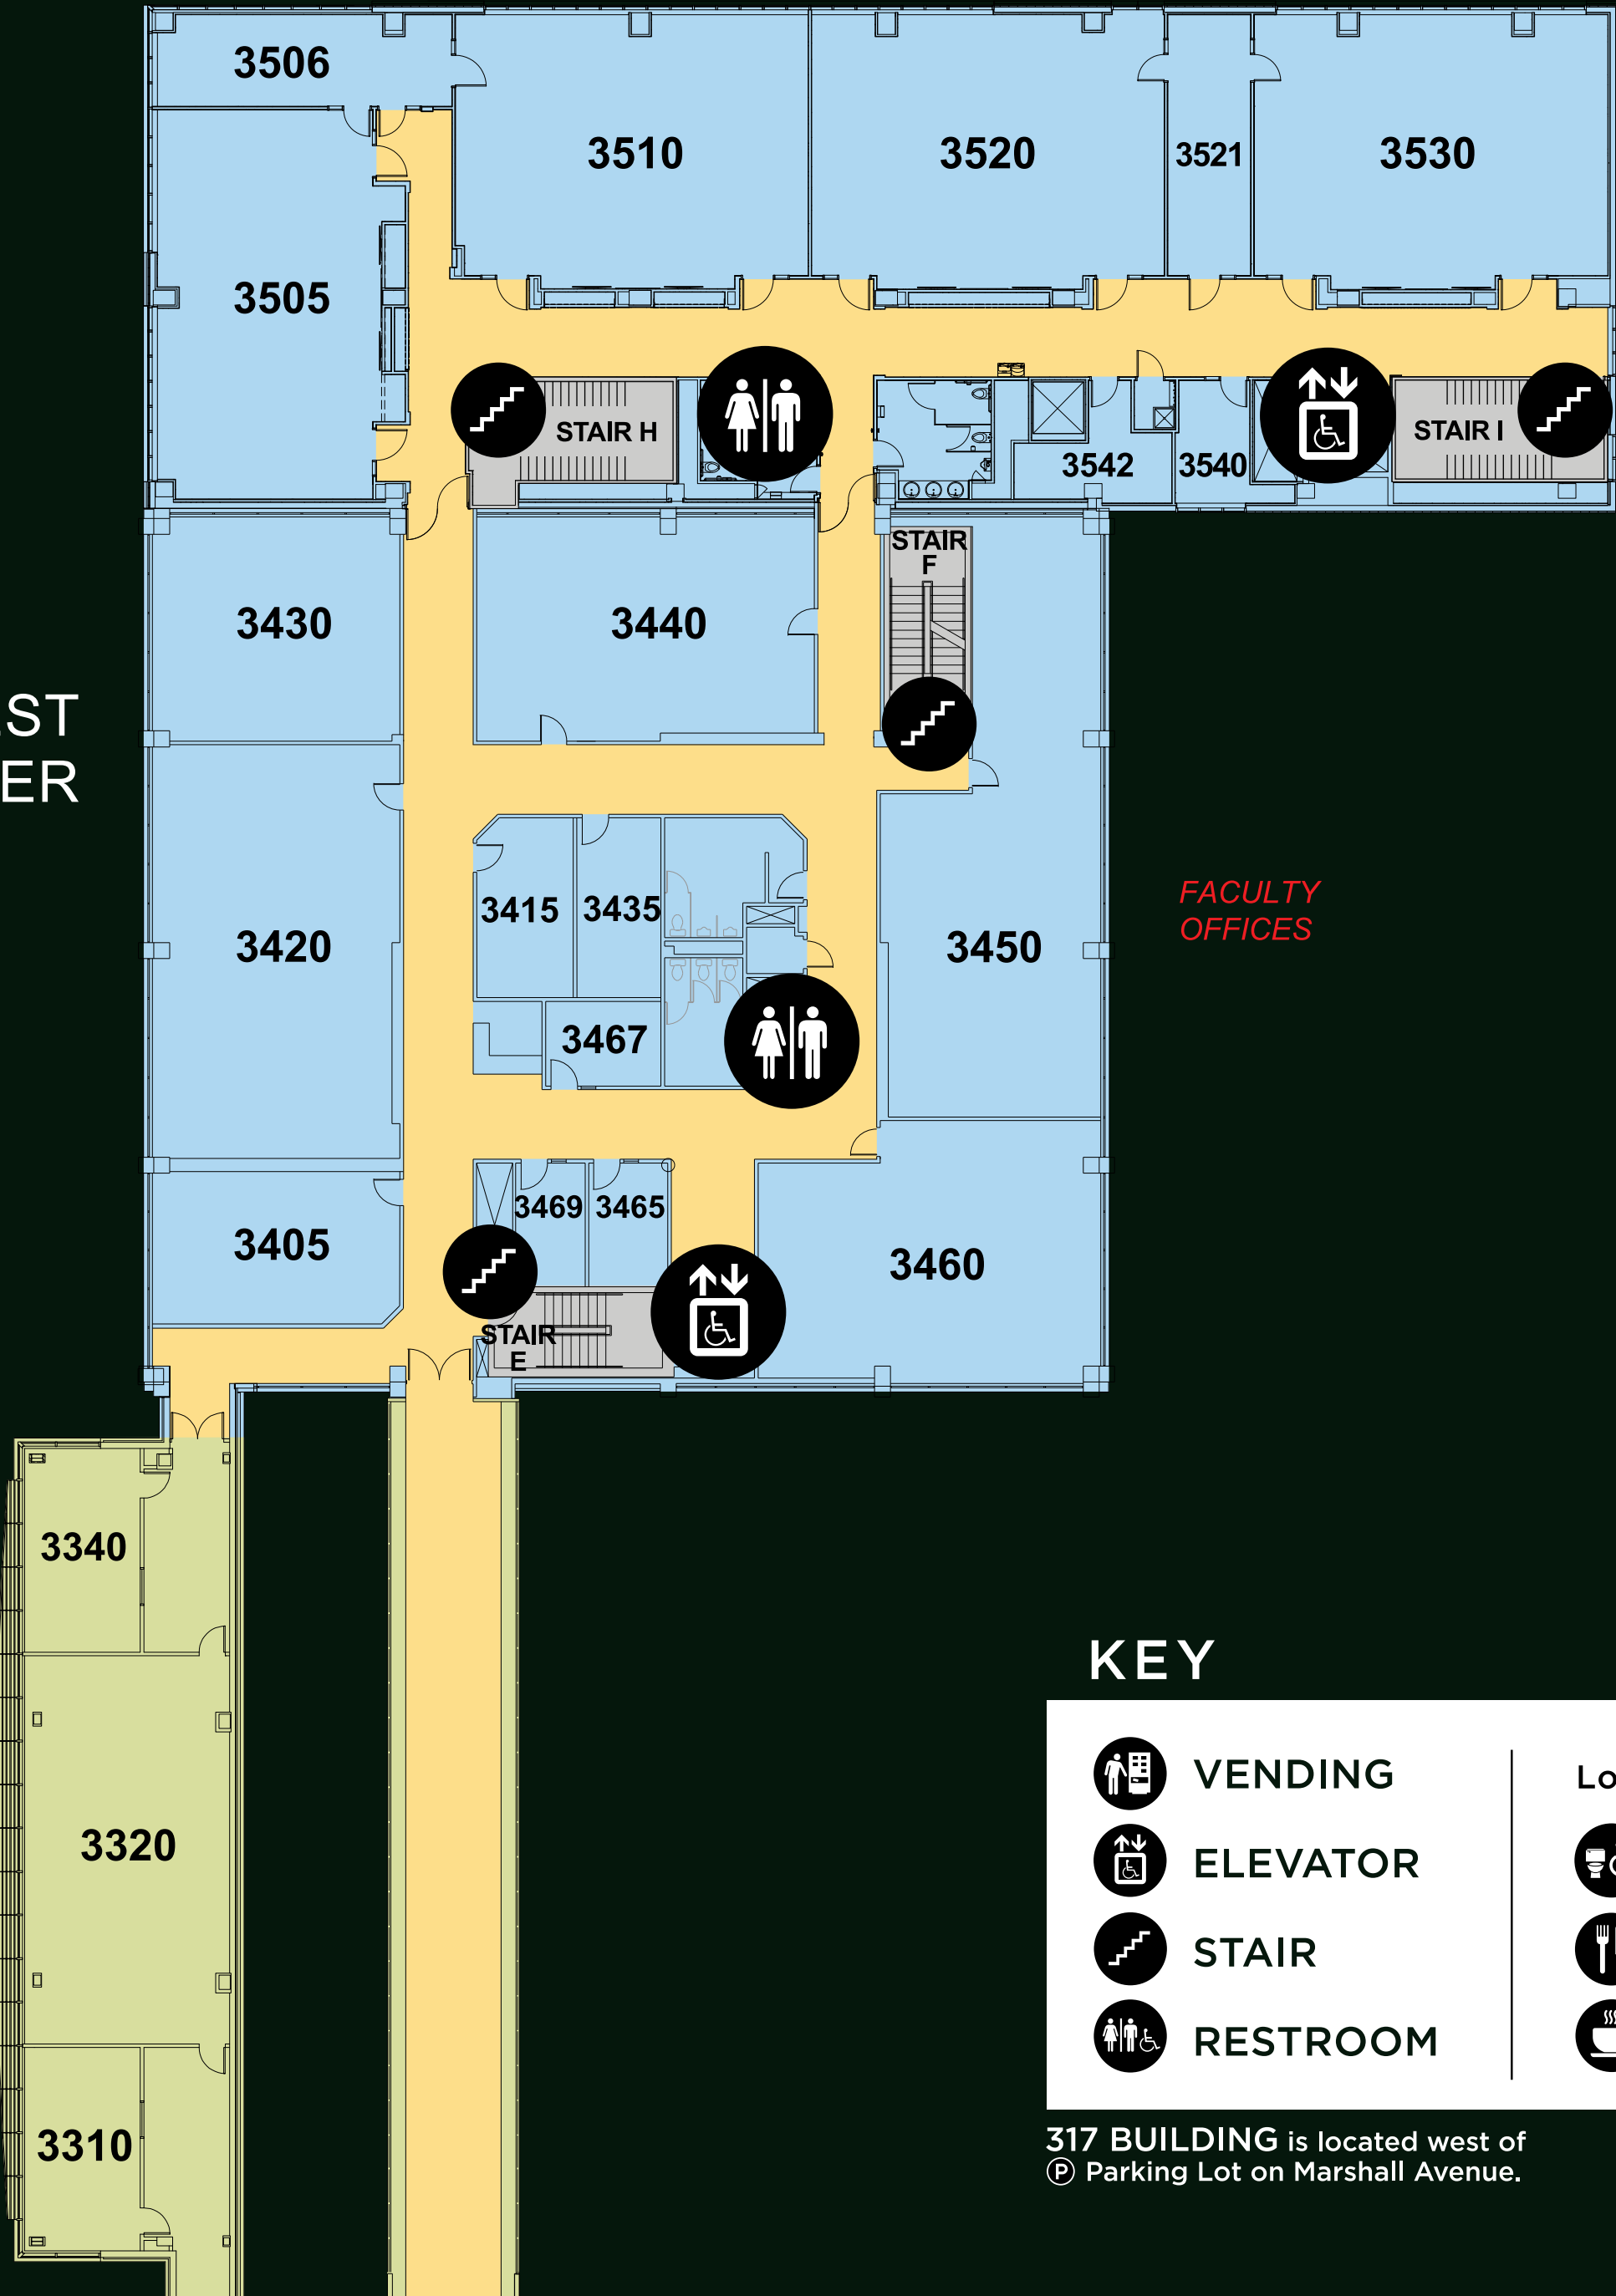

LL Level

KEY

- | | | | |
|--|----------|--------------------|----------------------|
| | VENDING | Located on Level 1 | |
| | ELEVATOR | | ALL-GENDER RESTROOMS |
| | STAIR | | CAFETERIA |
| | RESTROOM | | COFFEE |

WEST TOWER

↑ (P) WEST RAMP ENTRANCE

KEY

- CAFETERIA
- COFFEE
- RESTROOM
- ALL-GENDER RESTROOM
- ELEVATOR
- STAIR
- VENDING

317 Building is located west of
 (P) Parking Lot on Marshall Avenue.

2 Level

WEST TOWER

KEY

	ELEVATOR		ALL-GENDER RESTROOMS
	STAIR		CAFETERIA
	RESTROOM		COFFEE

Located on Level 1

317 BUILDING is located west of
 ☉ Parking Lot on Marshall Avenue.

EAST TOWER

3 Level

WEST TOWER

KEY

	VENDING	Located on Level 1
	ELEVATOR	
	STAIR	
	RESTROOM	

317 BUILDING is located west of
 (P) Parking Lot on Marshall Avenue.

EAST TOWER

4 Level

WEST TOWER

4310

KEY

	ELEVATOR	Located on Level 1		ALL-GENDER RESTROOMS
	STAIR		CAFETERIA	
	RESTROOM		COFFEE	