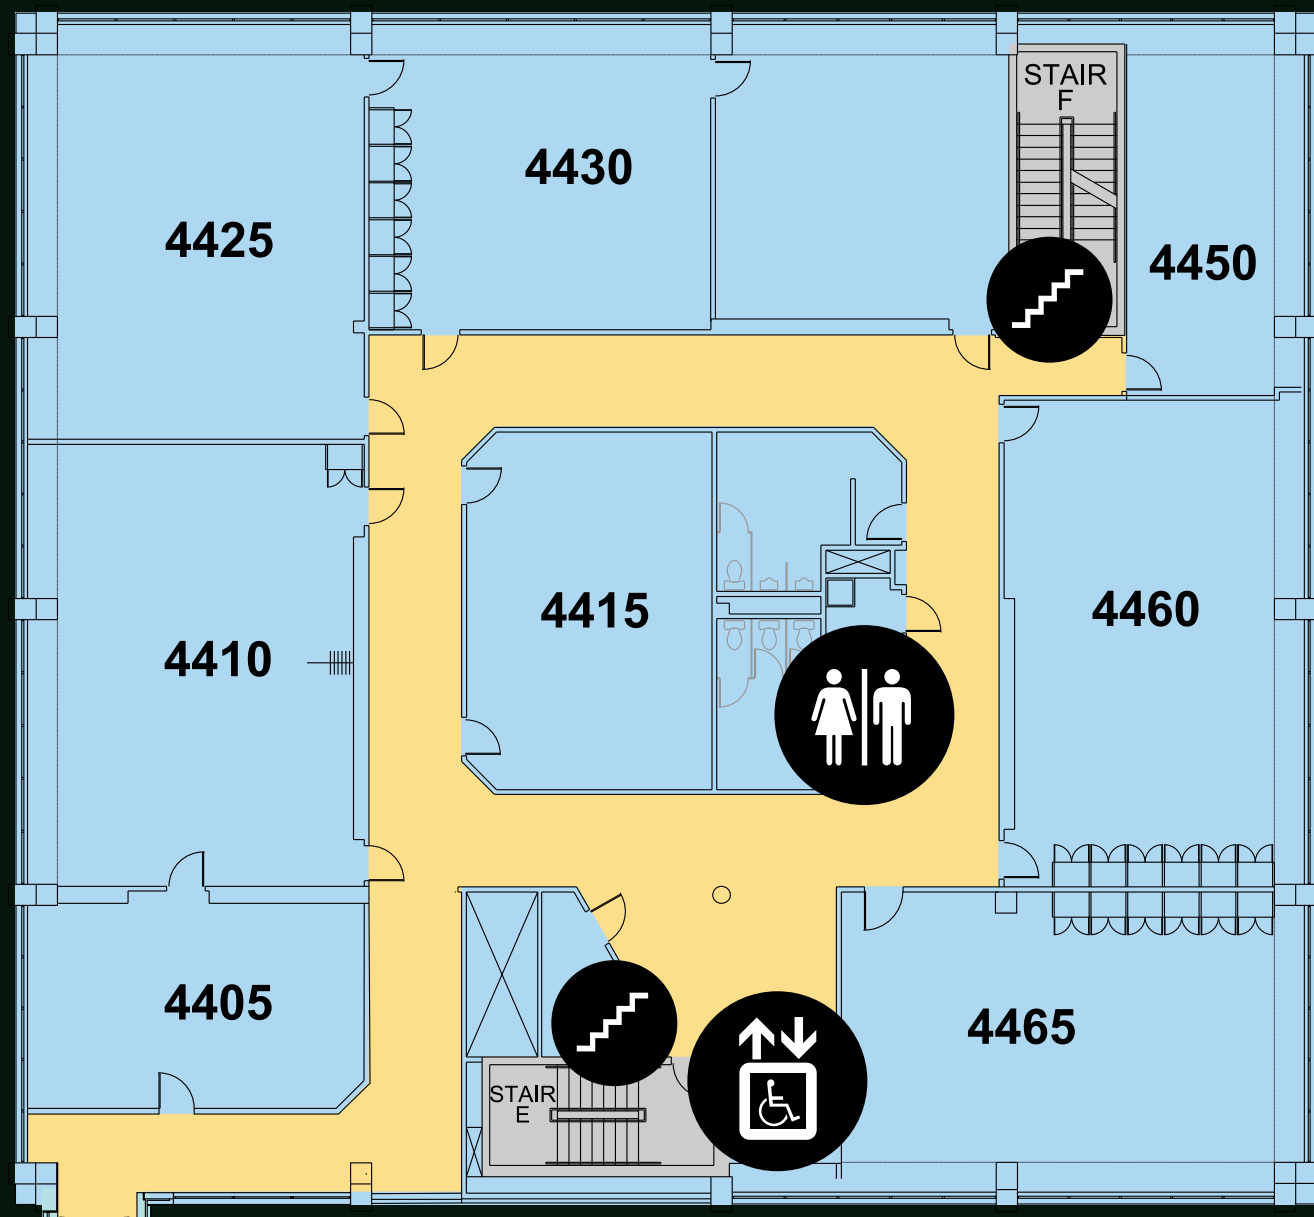

LL Level

KEY

- | | | | |
|--|----------|--------------------|----------------------|
| | VENDING | Located on Level 1 | |
| | ELEVATOR | | ALL-GENDER RESTROOMS |
| | STAIR | | CAFETERIA |
| | RESTROOM | | COFFEE |

WEST TOWER

↑ (P) WEST RAMP ENTRANCE

KEY

- CAFETERIA
- COFFEE
- RESTROOM
- ALL-GENDER RESTROOM
- ELEVATOR
- STAIR
- VENDING

317 Building is located west of
 (P) Parking Lot on Marshall Avenue.

2 Level

WEST TOWER

KEY

	ELEVATOR		ALL-GENDER RESTROOMS
	STAIR		CAFETERIA
	RESTROOM		COFFEE

Located on Level 1

317 BUILDING is located west of
 ☉ Parking Lot on Marshall Avenue.

EAST TOWER

3 Level

WEST TOWER

KEY

	VENDING	Located on Level 1
	ELEVATOR	
	STAIR	
	RESTROOM	

317 BUILDING is located west of
 (P) Parking Lot on Marshall Avenue.

EAST TOWER

4 Level

WEST TOWER

4310

KEY

	ELEVATOR	Located on Level 1		ALL-GENDER RESTROOMS
	STAIR		CAFETERIA	
	RESTROOM		COFFEE	