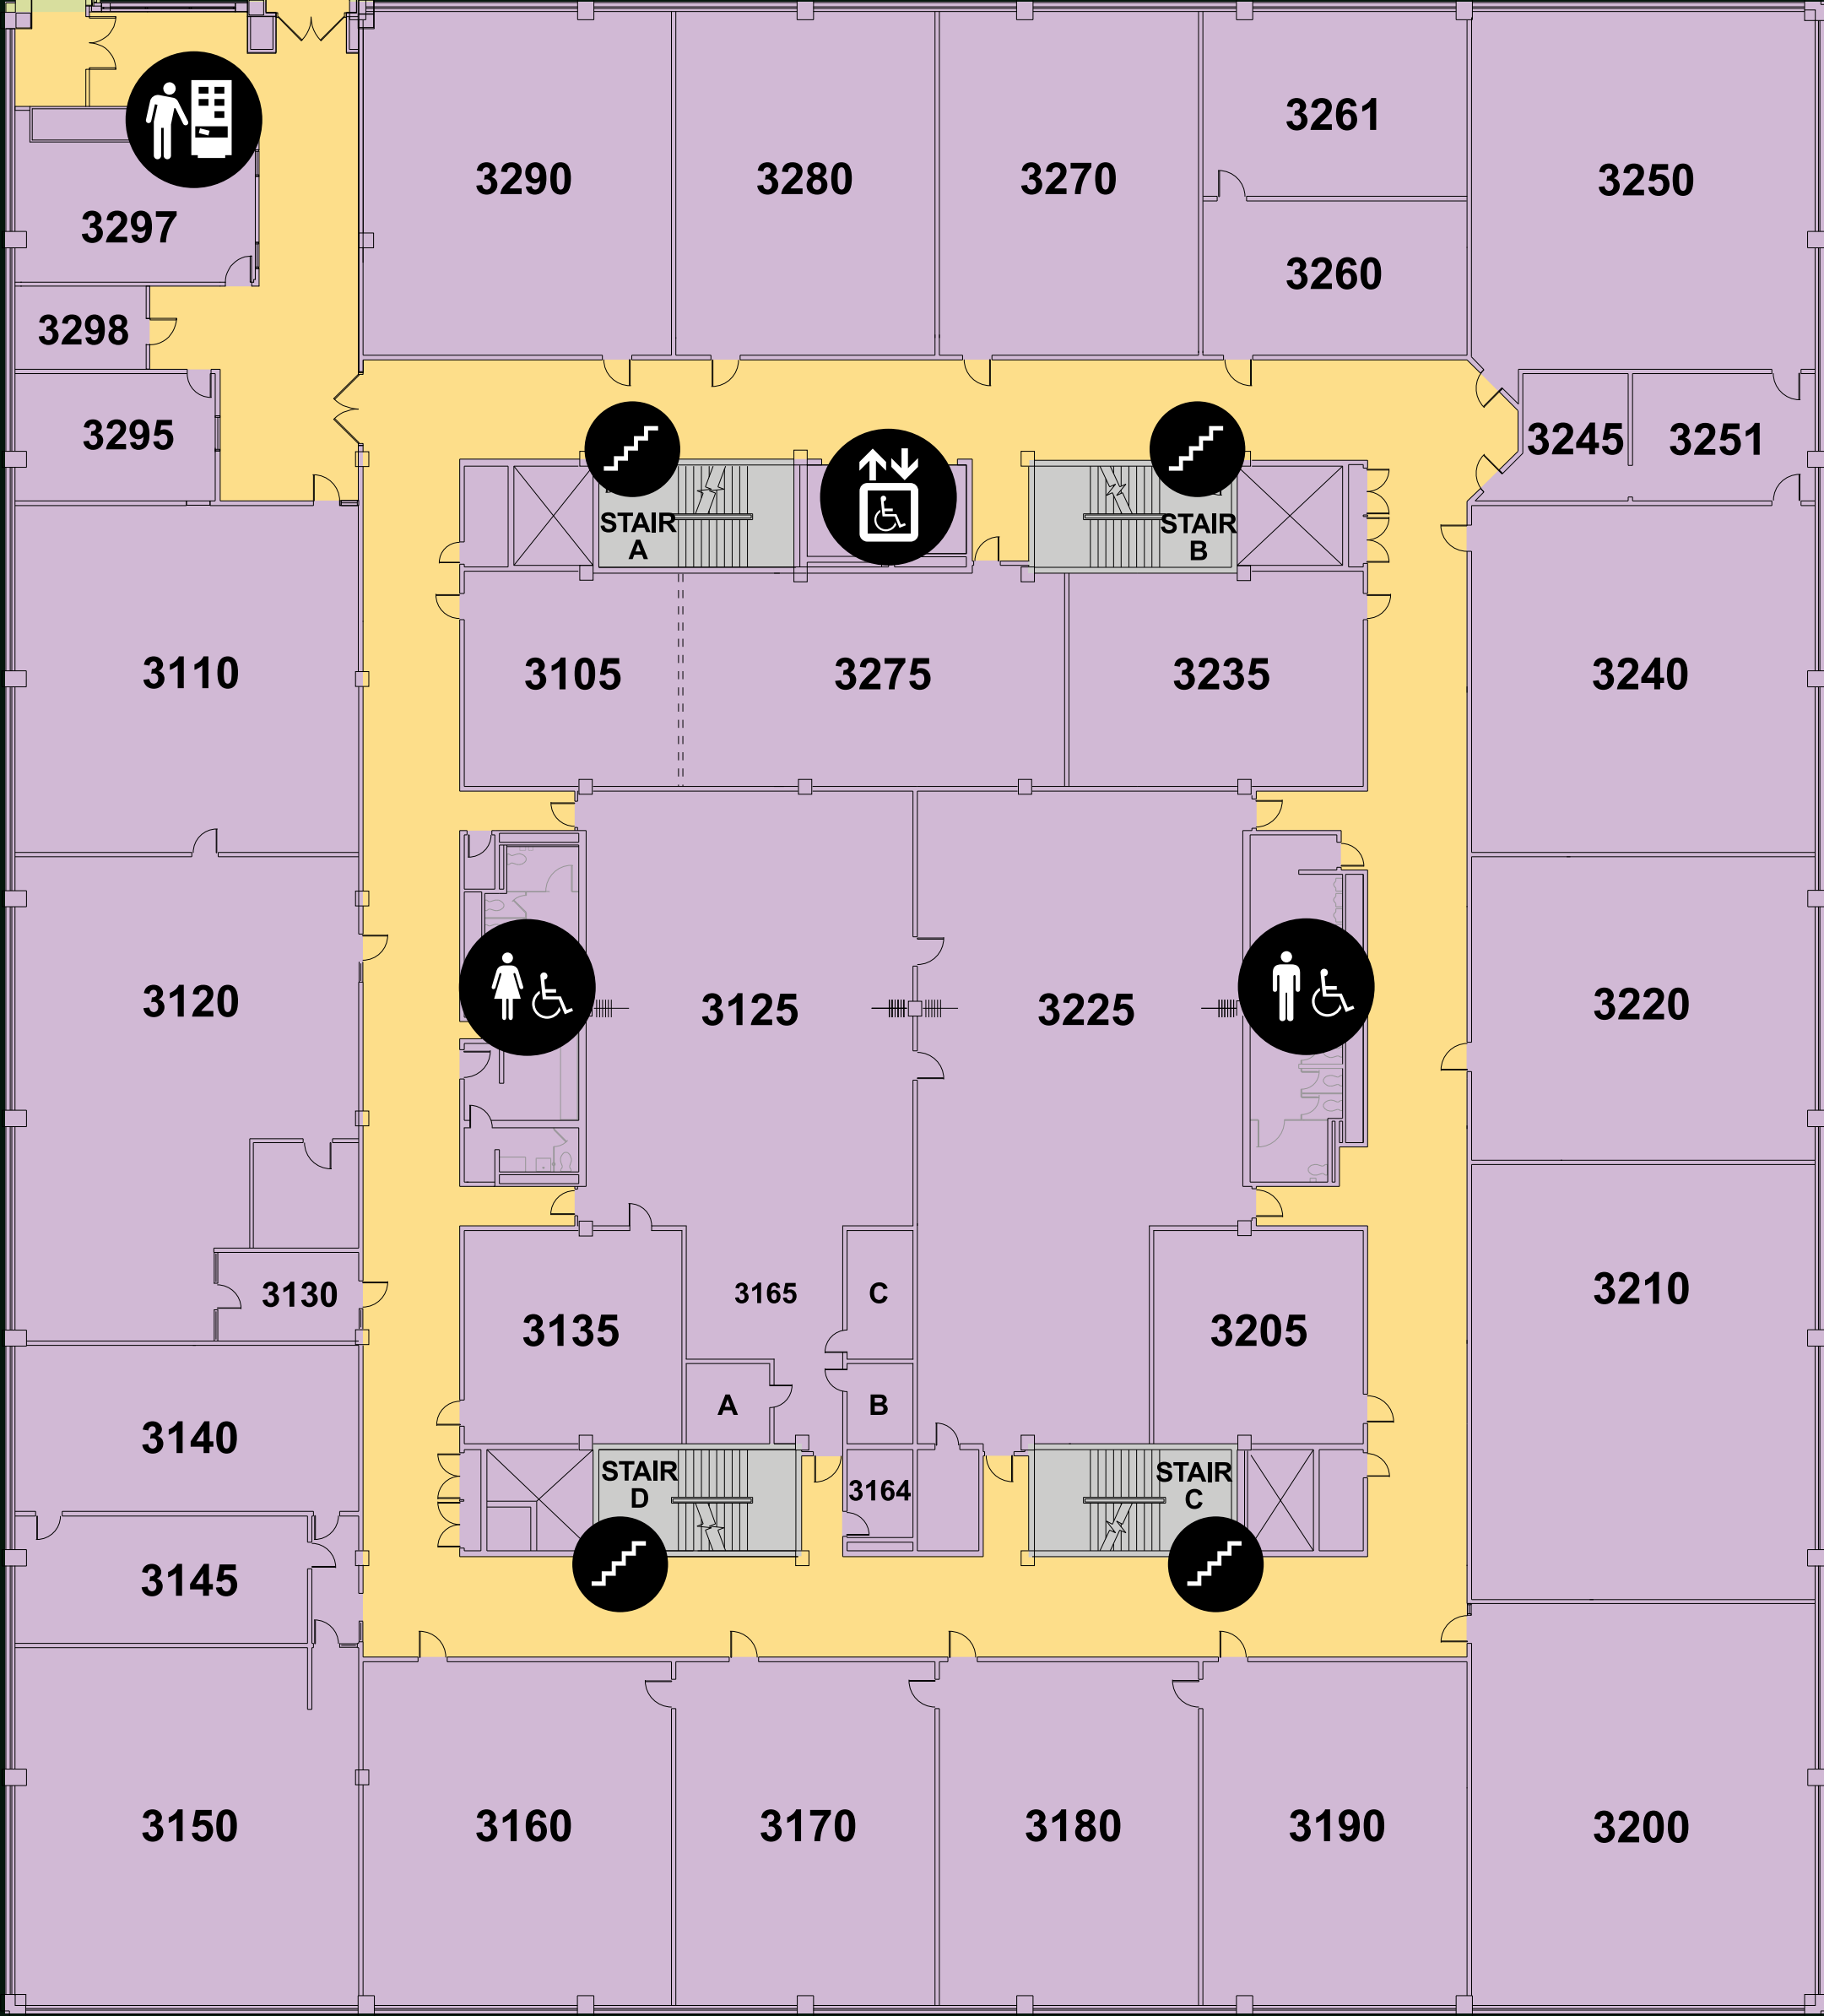

LL Level

KEY

- | | | | |
|--|----------|--------------------|----------------------|
| | VENDING | Located on Level 1 | |
| | ELEVATOR | | ALL-GENDER RESTROOMS |
| | STAIR | | CAFETERIA |
| | RESTROOM | | COFFEE |

WEST TOWER

↑ (P) WEST RAMP ENTRANCE

KEY

- CAFETERIA
- COFFEE
- RESTROOM
- ALL-GENDER RESTROOM
- ELEVATOR
- STAIR
- VENDING

317 Building is located west of
 (P) Parking Lot on Marshall Avenue.

2 Level

WEST TOWER

KEY

	ELEVATOR		ALL-GENDER RESTROOMS
	STAIR		CAFETERIA
	RESTROOM		COFFEE

Located on Level 1

317 BUILDING is located west of
 ☉ Parking Lot on Marshall Avenue.

EAST TOWER

3 Level

WEST TOWER

KEY

	VENDING	Located on Level 1
	ELEVATOR	
	STAIR	
	RESTROOM	

317 BUILDING is located west of
 (P) Parking Lot on Marshall Avenue.

EAST TOWER

4 Level

WEST TOWER

4310

KEY

	ELEVATOR	Located on Level 1		ALL-GENDER RESTROOMS
	STAIR		CAFETERIA	
	RESTROOM		COFFEE	