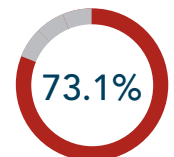

### LIBERAL ARTS & SCIENCES PROGRAMS

**217 of 243 graduates responded (89.3%)**

31 graduates available for employment;  
23 employed (74.2%) within one year of graduation

72.4% of graduates continued their  
education immediately after graduation

### CAREER & TECHNICAL PROGRAMS

**216 of 259 graduates responded (83.4%)**

186 graduates available for employment;  
170 employed (91.4%) within one year of graduation

10% of graduates continued their  
education immediately after graduation

### SCIENCE, TECHNOLOGY, ENGINEERING & MATHEMATICS (STEM) PROGRAMS

**95 of 110 graduates responded (86.4%)**

26 graduates available for employment;  
19 employed (73.1%) within one year of graduation

60% of graduates continued their  
education immediately after graduation