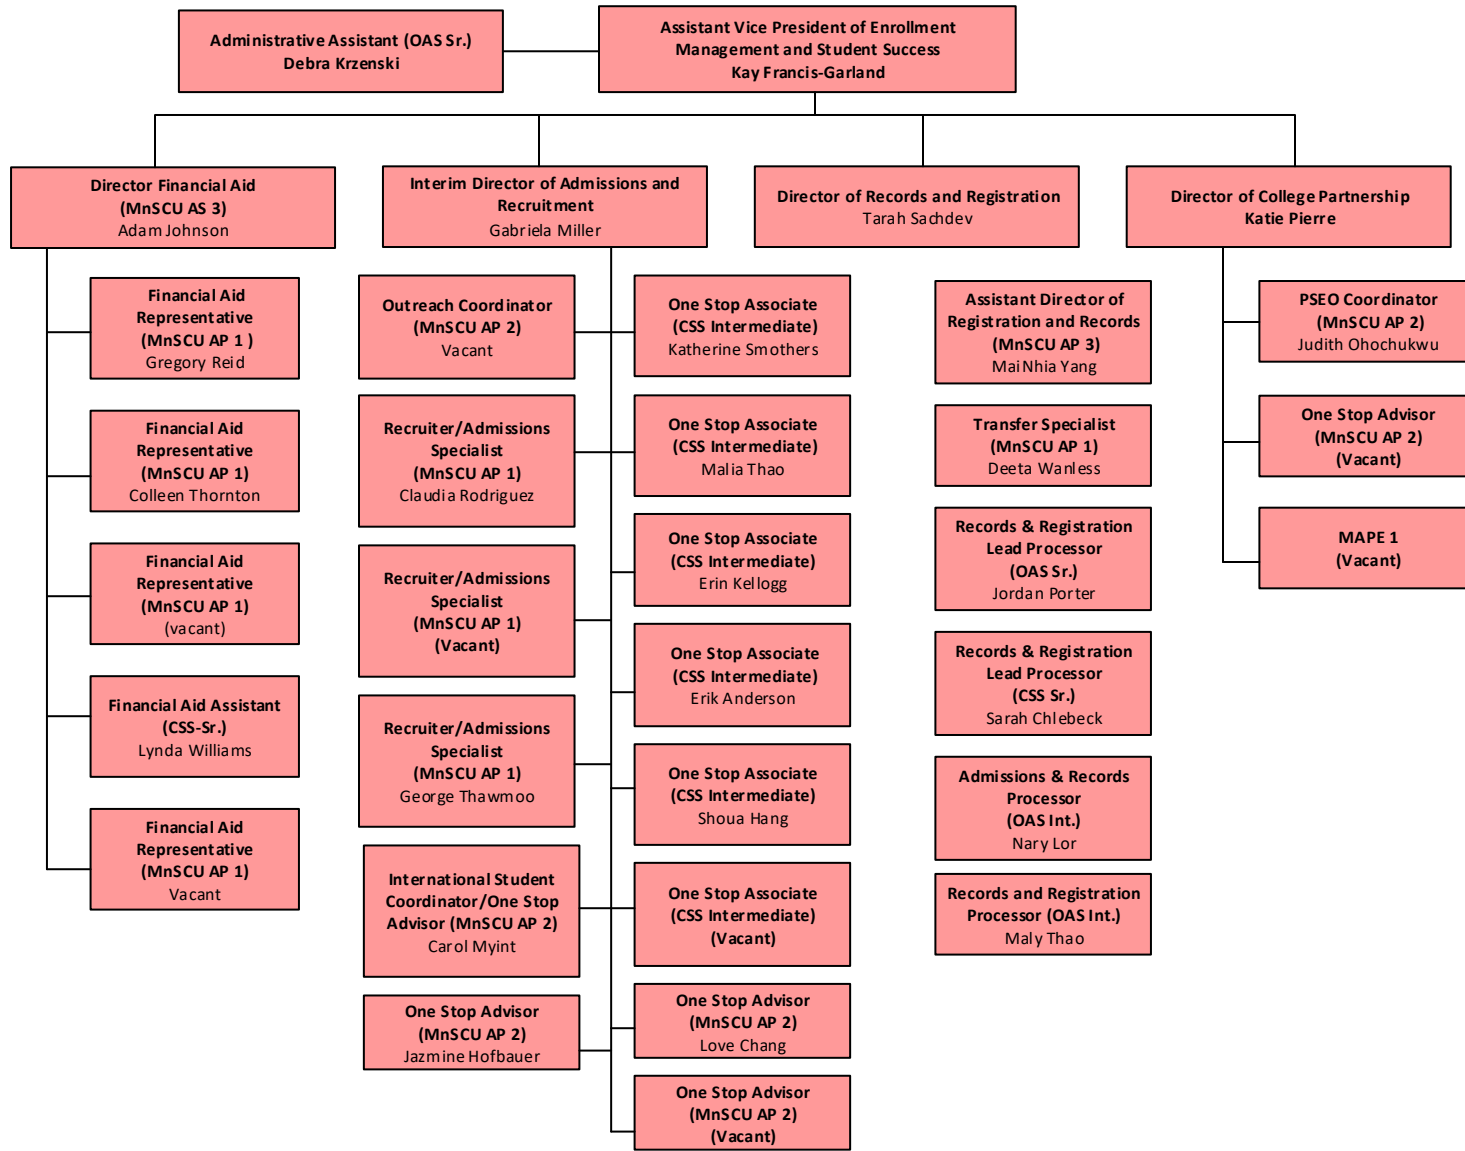

INFORMATION TECHNOLOGY DEPARTMENT ORGANIZATION CHART

ACADEMIC AND STUDENT AFFAIRS DEPARTMENT ORGANIZATION CHART

ACADEMIC AFFAIRS DEPARTMENT ORGANIZATION CHART (CONT.)
CAREER AND TECHNICAL EDUCATION DEPARTMENT ORGANIZATION CHART

ACADEMIC AFFAIRS DEPARTMENT ORGANIZATION CHART (CONT.)

STEM DEPARTMENT ORGANIZATION CHART

ACADEMIC AFFAIRS DEPARTMENT ORGANIZATION CHART (CONT.)
BUSINESS AND SERVICE PROGRAMS AND WORKFORCE TRAINING AND CONTINUING EDUCATION DEPARTMENT
ORGANIZATION CHART

ACADEMIC EFFECTIVENESS AND INNOVATION DEPARTMENT ORGANIZATION CHART

ADVANCEMENT AND COMMUNICATIONS ORGANIZATION CHART

ENROLLMENT MANAGEMENT AND STUDENT SUCCESS DEPARTMENT ORGANIZATION CHART (Cont.)

ENROLLMENT MANAGEMENT AND STUDENT SUCCESS DEPARTMENT ORGANIZATION CHART