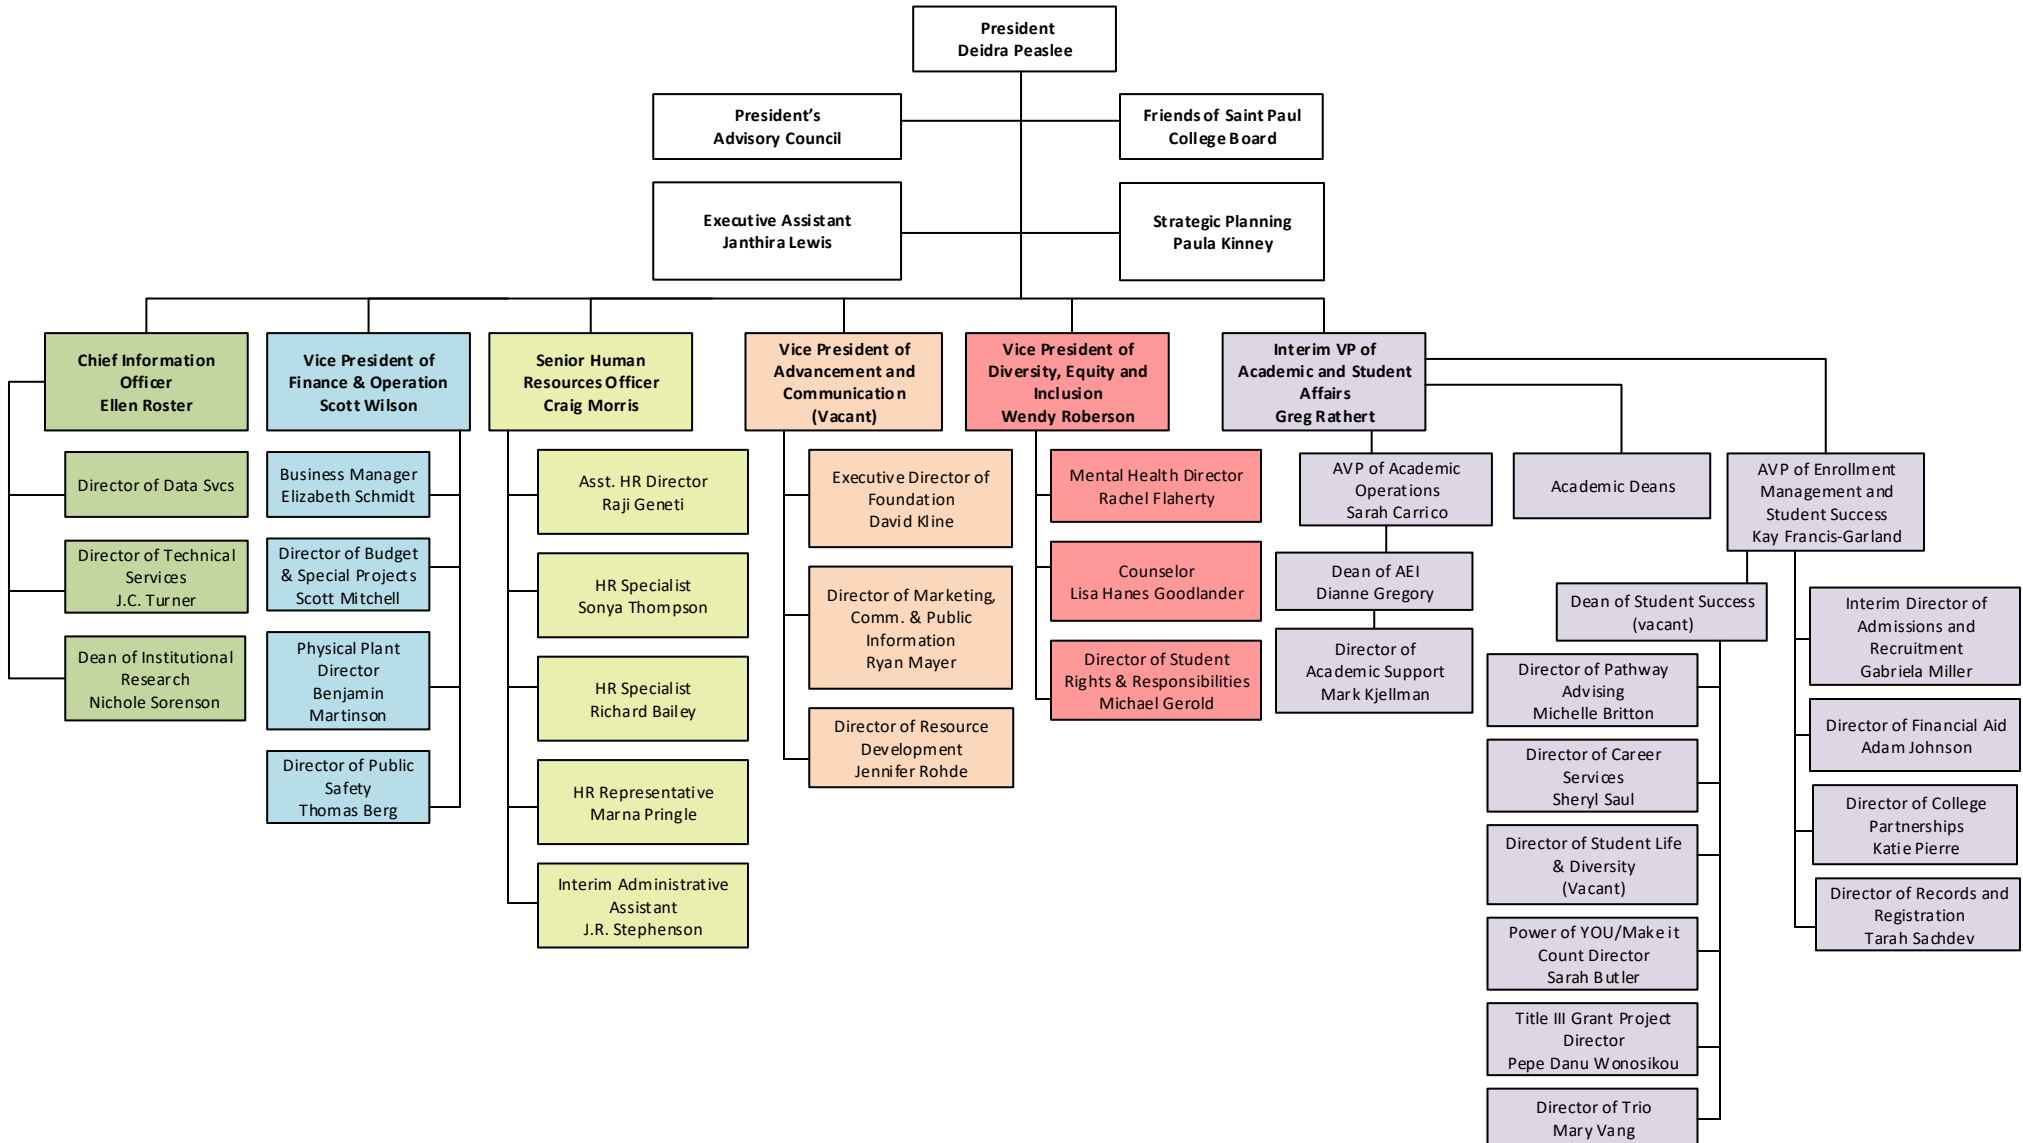

SAINT PAUL COLLEGE ORGANIZATION CHART

Updated on August 20, 2021

FINANCE AND OPERATIONS DEPARTMENT ORGANIZATION CHART

FINANCE AND OPERATIONS DEPARTMENT ORGANIZATION CHART (CONT.)
FACILITIES DEPARTMENT ORGANIZATION CHART

INFORMATION TECHNOLOGY DEPARTMENT ORGANIZATION CHART

ACADEMIC AND STUDENT AFFAIRS DEPARTMENT ORGANIZATION CHART

ACADEMIC AFFAIRS DEPARTMENT ORGANIZATION CHART (CONT.)
CAREER AND TECHNICAL EDUCATION DEPARTMENT ORGANIZATION CHART

ACADEMIC AFFAIRS DEPARTMENT ORGANIZATION CHART (CONT.)

STEM DEPARTMENT ORGANIZATION CHART

ACADEMIC AFFAIRS DEPARTMENT ORGANIZATION CHART (CONT.)
BUSINESS AND SERVICE PROGRAMS AND WORKFORCE TRAINING AND CONTINUING EDUCATION DEPARTMENT
ORGANIZATION CHART

ACADEMIC EFFECTIVENESS AND INNOVATION DEPARTMENT ORGANIZATION CHART

ADVANCEMENT AND COMMUNICATIONS ORGANIZATION CHART

ENROLLMENT MANAGEMENT AND STUDENT SUCCESS DEPARTMENT ORGANIZATION CHART (Cont.)

ENROLLMENT MANAGEMENT AND STUDENT SUCCESS DEPARTMENT ORGANIZATION CHART