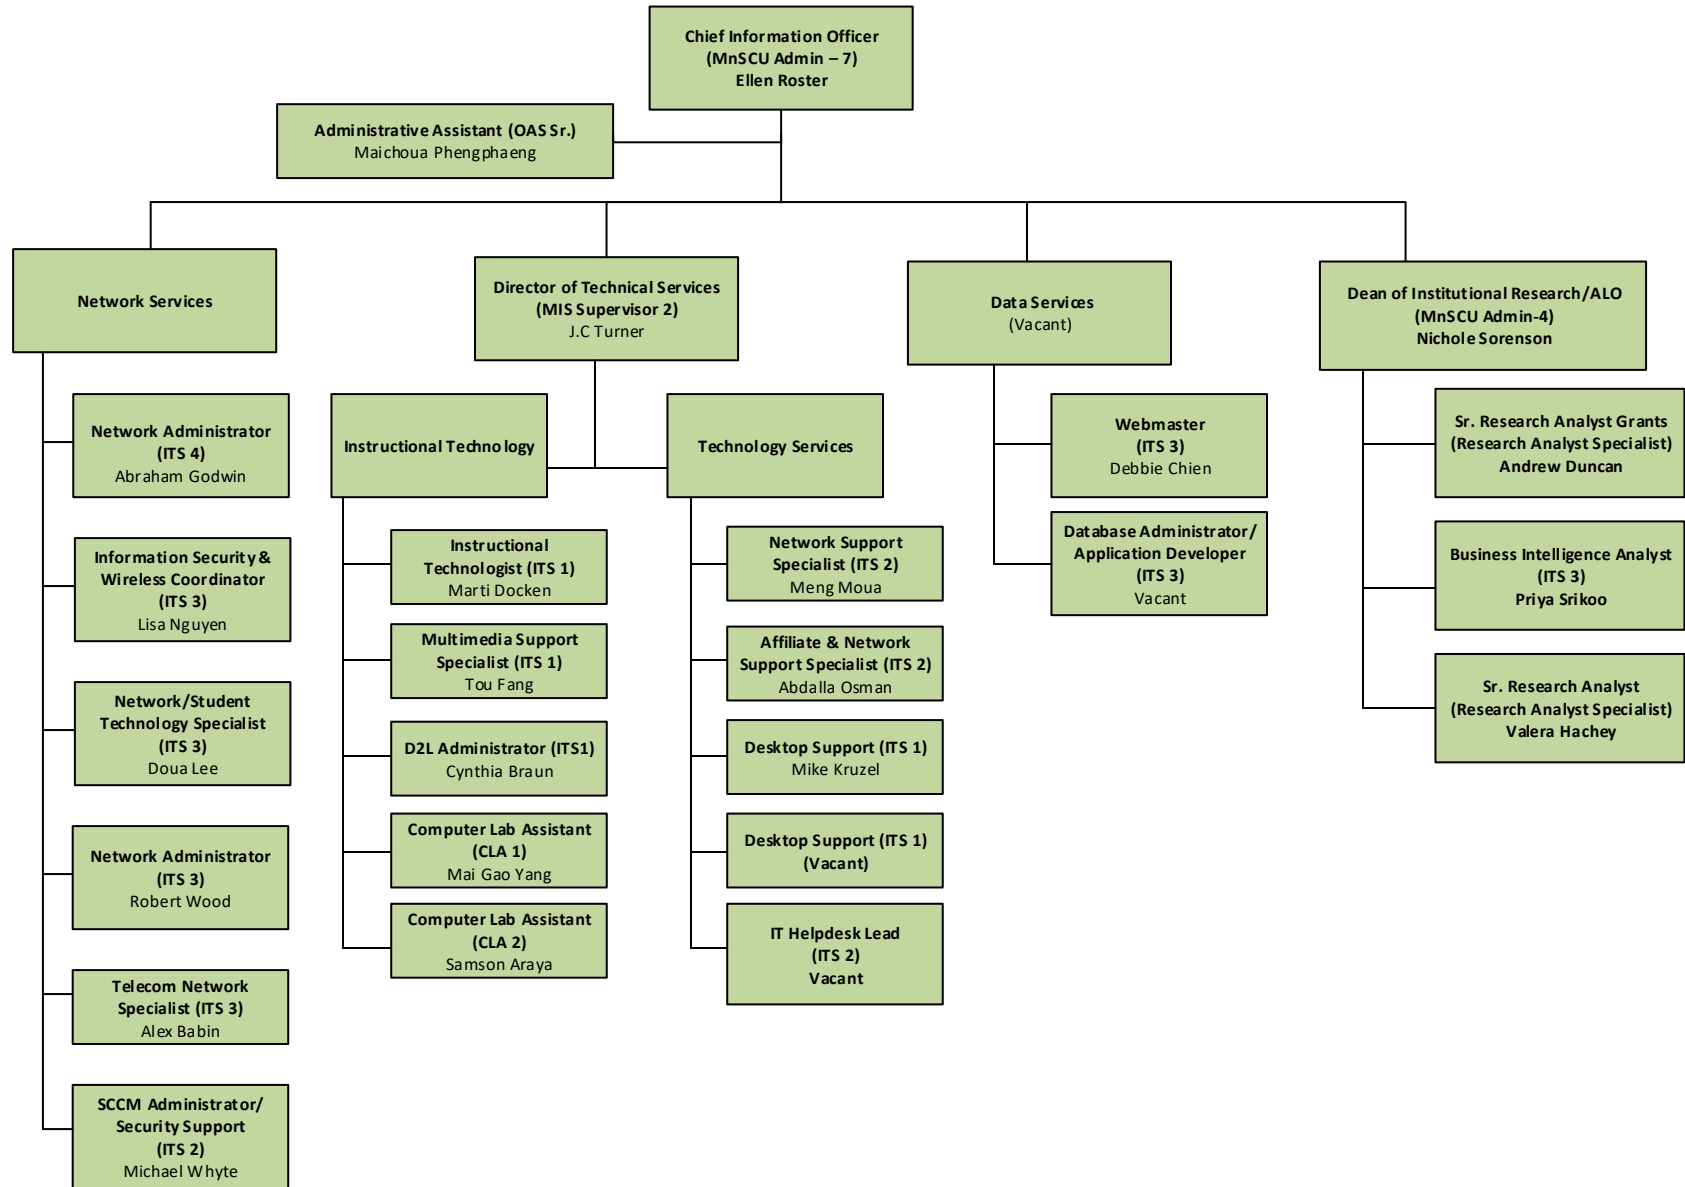

SAINT PAUL COLLEGE ORGANIZATION CHART

Updated on August 20, 2021

FINANCE AND OPERATIONS DEPARTMENT ORGANIZATION CHART

FINANCE AND OPERATIONS DEPARTMENT ORGANIZATION CHART (CONT.)
FACILITIES DEPARTMENT ORGANIZATION CHART

INFORMATION TECHNOLOGY DEPARTMENT ORGANIZATION CHART

ACADEMIC AND STUDENT AFFAIRS DEPARTMENT ORGANIZATION CHART

ACADEMIC AFFAIRS DEPARTMENT ORGANIZATION CHART (CONT.)
CAREER AND TECHNICAL EDUCATION DEPARTMENT ORGANIZATION CHART

ACADEMIC AFFAIRS DEPARTMENT ORGANIZATION CHART (CONT.)

STEM DEPARTMENT ORGANIZATION CHART

ACADEMIC AFFAIRS DEPARTMENT ORGANIZATION CHART (CONT.)
BUSINESS AND SERVICE PROGRAMS AND WORKFORCE TRAINING AND CONTINUING EDUCATION DEPARTMENT
ORGANIZATION CHART

ACADEMIC EFFECTIVENESS AND INNOVATION DEPARTMENT ORGANIZATION CHART

ADVANCEMENT AND COMMUNICATIONS ORGANIZATION CHART

ENROLLMENT MANAGEMENT AND STUDENT SUCCESS DEPARTMENT ORGANIZATION CHART (Cont.)

ENROLLMENT MANAGEMENT AND STUDENT SUCCESS DEPARTMENT ORGANIZATION CHART