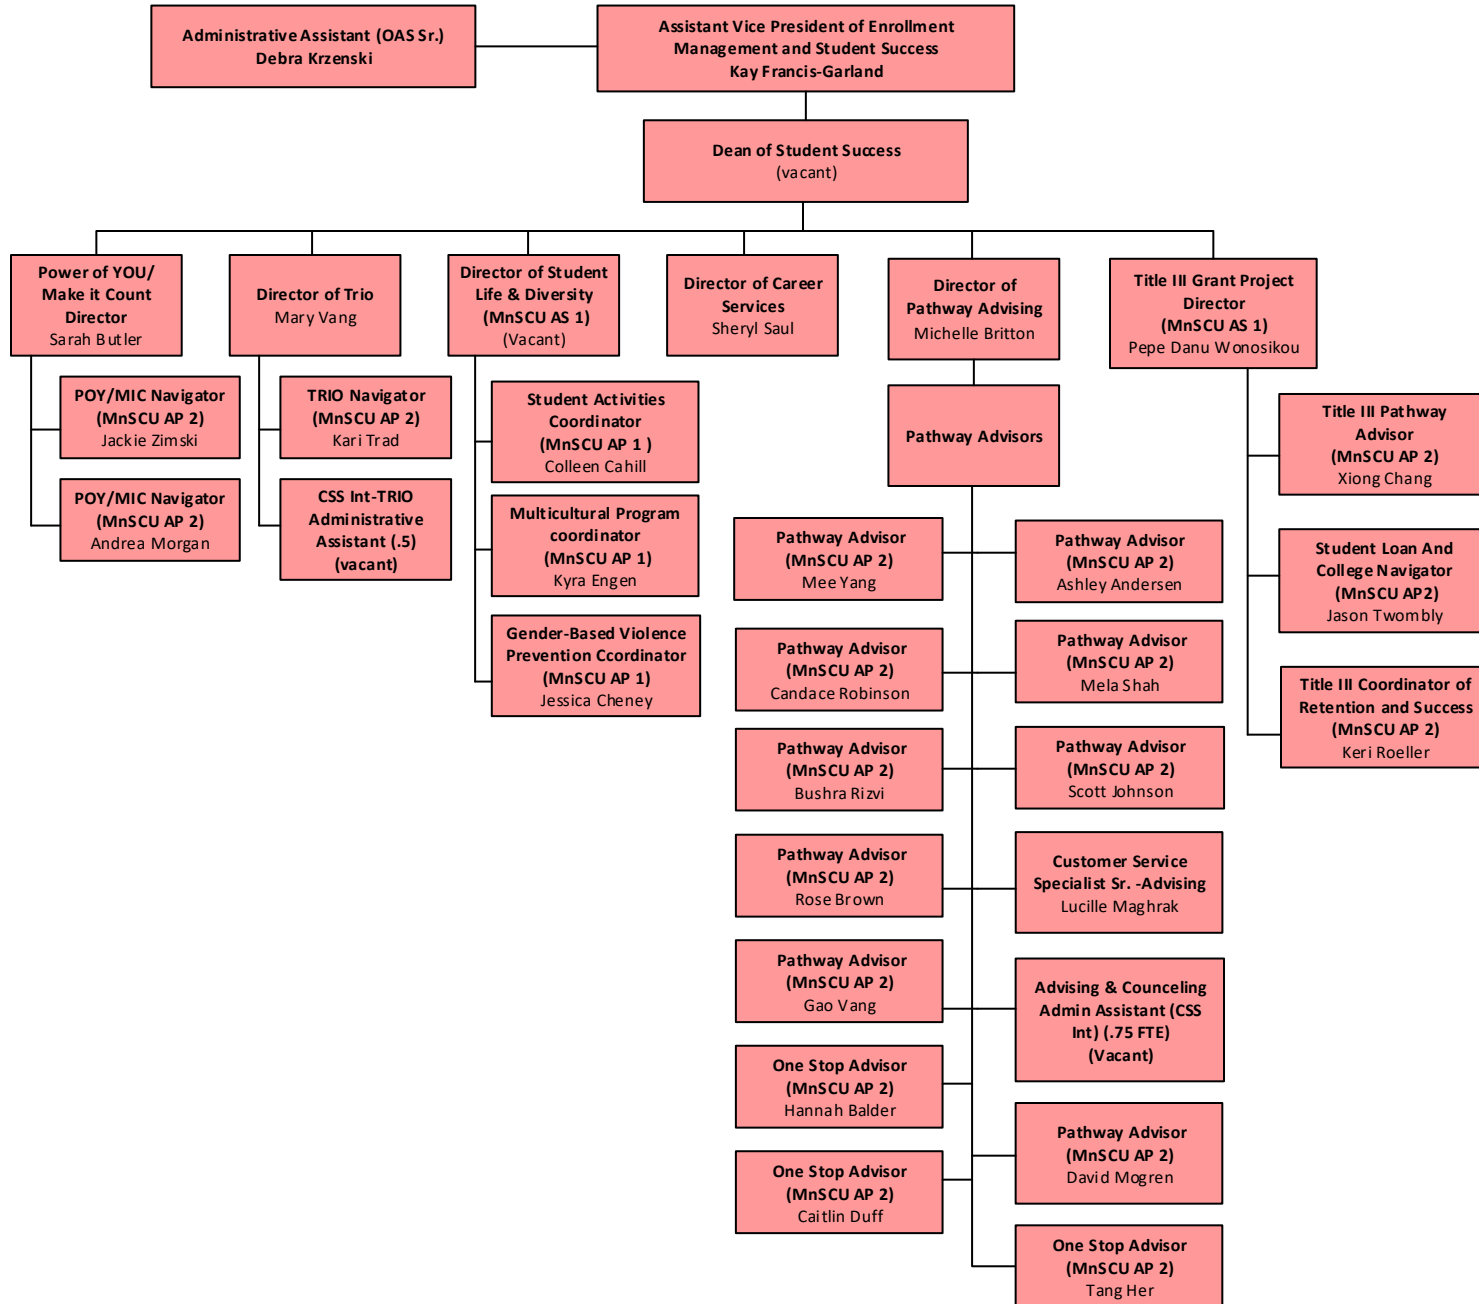

INFORMATION TECHNOLOGY DEPARTMENT ORGANIZATION CHART

ACADEMIC AND STUDENT AFFAIRS DEPARTMENT ORGANIZATION CHART

ACADEMIC AFFAIRS DEPARTMENT ORGANIZATION CHART (CONT.)
CAREER AND TECHNICAL EDUCATION DEPARTMENT ORGANIZATION CHART

ACADEMIC AFFAIRS DEPARTMENT ORGANIZATION CHART (CONT.)

STEM DEPARTMENT ORGANIZATION CHART

ACADEMIC AFFAIRS DEPARTMENT ORGANIZATION CHART (CONT.)
BUSINESS AND SERVICE PROGRAMS AND WORKFORCE TRAINING AND CONTINUING EDUCATION DEPARTMENT
ORGANIZATION CHART

ACADEMIC EFFECTIVENESS AND INNOVATION DEPARTMENT ORGANIZATION CHART

ADVANCEMENT AND COMMUNICATIONS ORGANIZATION CHART

ENROLLMENT MANAGEMENT AND STUDENT SUCCESS DEPARTMENT ORGANIZATION CHART (Cont.)

ENROLLMENT MANAGEMENT AND STUDENT SUCCESS DEPARTMENT ORGANIZATION CHART

DIVERSITY AND INCLUSION DEPARTMENT ORGANIZATION CHART

HUMAN RESOURCES DEPARTMENT ORGANIZATION CHART