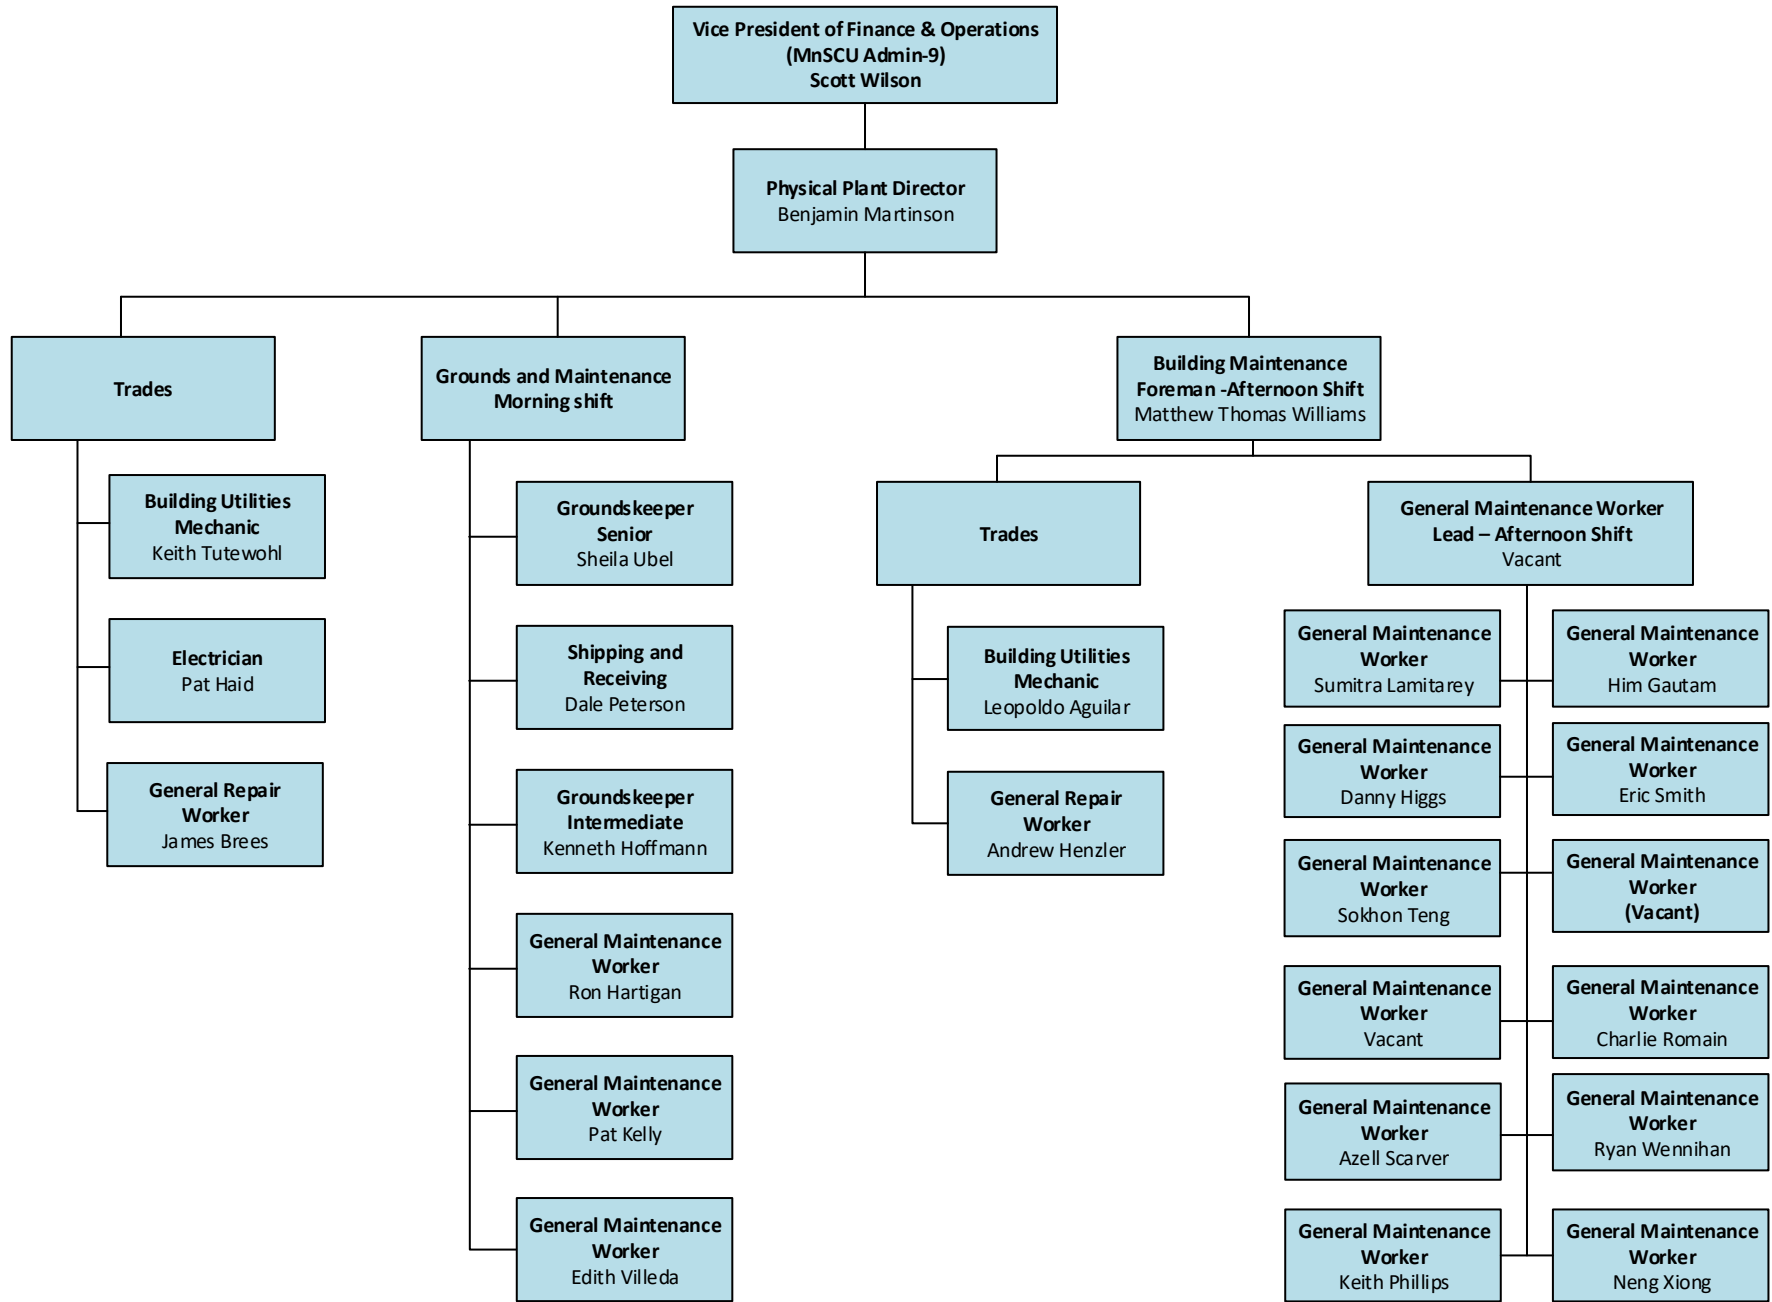

SAINT PAUL COLLEGE ORGANIZATION CHART

Updated on August 20, 2021

FINANCE AND OPERATIONS DEPARTMENT ORGANIZATION CHART

FINANCE AND OPERATIONS DEPARTMENT ORGANIZATION CHART (CONT.)
FACILITIES DEPARTMENT ORGANIZATION CHART

INFORMATION TECHNOLOGY DEPARTMENT ORGANIZATION CHART

ACADEMIC AND STUDENT AFFAIRS DEPARTMENT ORGANIZATION CHART

ACADEMIC AFFAIRS DEPARTMENT ORGANIZATION CHART (CONT.)
CAREER AND TECHNICAL EDUCATION DEPARTMENT ORGANIZATION CHART

ACADEMIC AFFAIRS DEPARTMENT ORGANIZATION CHART (CONT.)

STEM DEPARTMENT ORGANIZATION CHART

ACADEMIC AFFAIRS DEPARTMENT ORGANIZATION CHART (CONT.)
BUSINESS AND SERVICE PROGRAMS AND WORKFORCE TRAINING AND CONTINUING EDUCATION DEPARTMENT
ORGANIZATION CHART

ACADEMIC EFFECTIVENESS AND INNOVATION DEPARTMENT ORGANIZATION CHART

ADVANCEMENT AND COMMUNICATIONS ORGANIZATION CHART

ENROLLMENT MANAGEMENT AND STUDENT SUCCESS DEPARTMENT ORGANIZATION CHART (Cont.)

ENROLLMENT MANAGEMENT AND STUDENT SUCCESS DEPARTMENT ORGANIZATION CHART