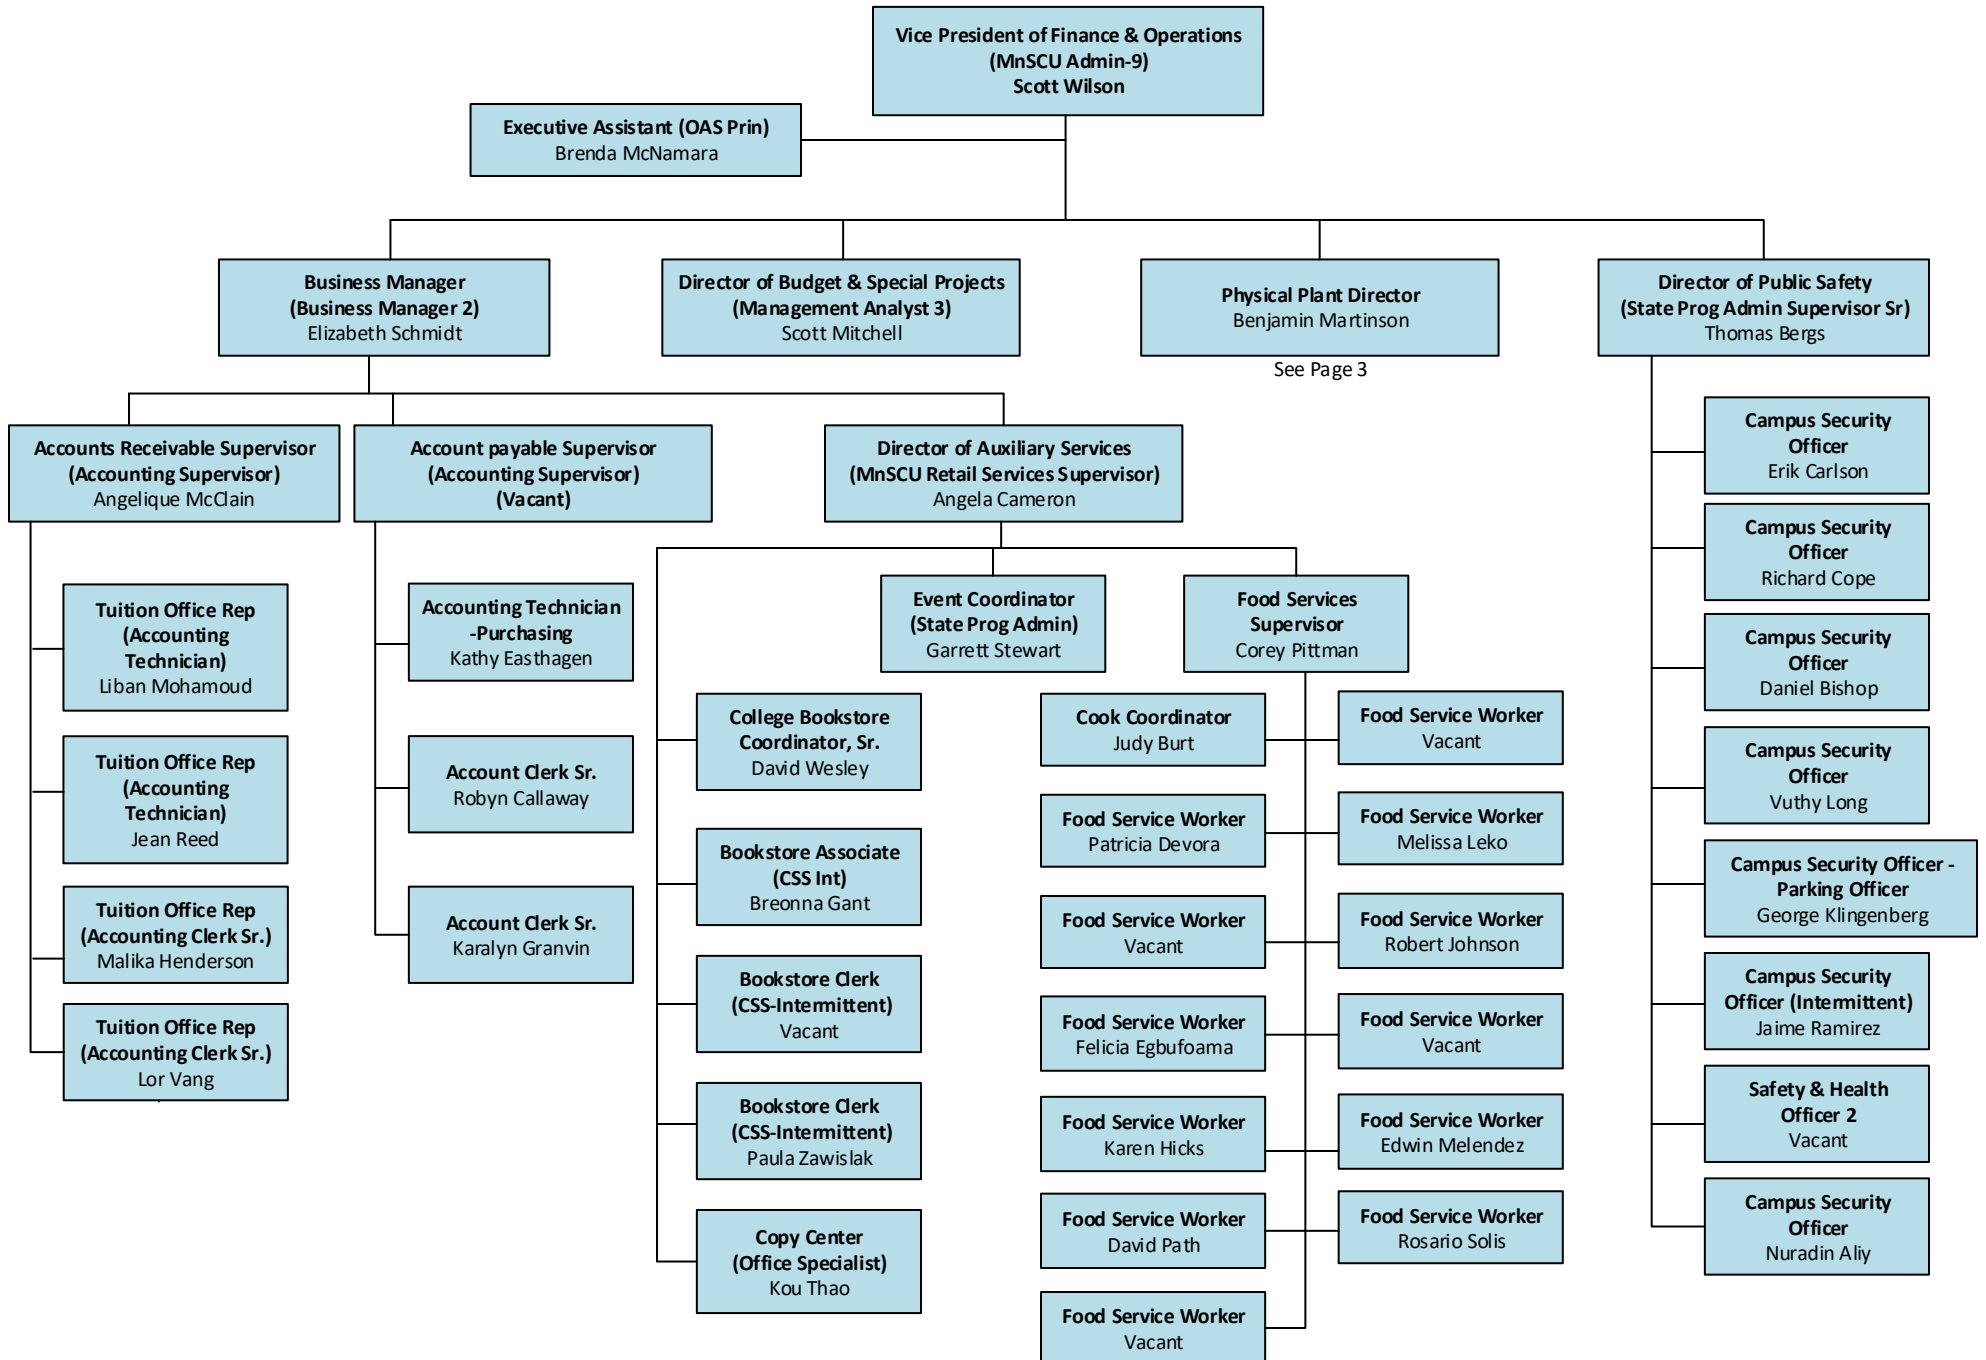

SAINT PAUL COLLEGE ORGANIZATION CHART

Updated on August 20, 2021

FINANCE AND OPERATIONS DEPARTMENT ORGANIZATION CHART

FINANCE AND OPERATIONS DEPARTMENT ORGANIZATION CHART (CONT.)
FACILITIES DEPARTMENT ORGANIZATION CHART

INFORMATION TECHNOLOGY DEPARTMENT ORGANIZATION CHART

ACADEMIC AND STUDENT AFFAIRS DEPARTMENT ORGANIZATION CHART

ACADEMIC AFFAIRS DEPARTMENT ORGANIZATION CHART (CONT.)
CAREER AND TECHNICAL EDUCATION DEPARTMENT ORGANIZATION CHART

ACADEMIC AFFAIRS DEPARTMENT ORGANIZATION CHART (CONT.)

STEM DEPARTMENT ORGANIZATION CHART

ACADEMIC AFFAIRS DEPARTMENT ORGANIZATION CHART (CONT.)
BUSINESS AND SERVICE PROGRAMS AND WORKFORCE TRAINING AND CONTINUING EDUCATION DEPARTMENT
ORGANIZATION CHART

DIVERSITY AND INCLUSION DEPARTMENT ORGANIZATION CHART

HUMAN RESOURCES DEPARTMENT ORGANIZATION CHART