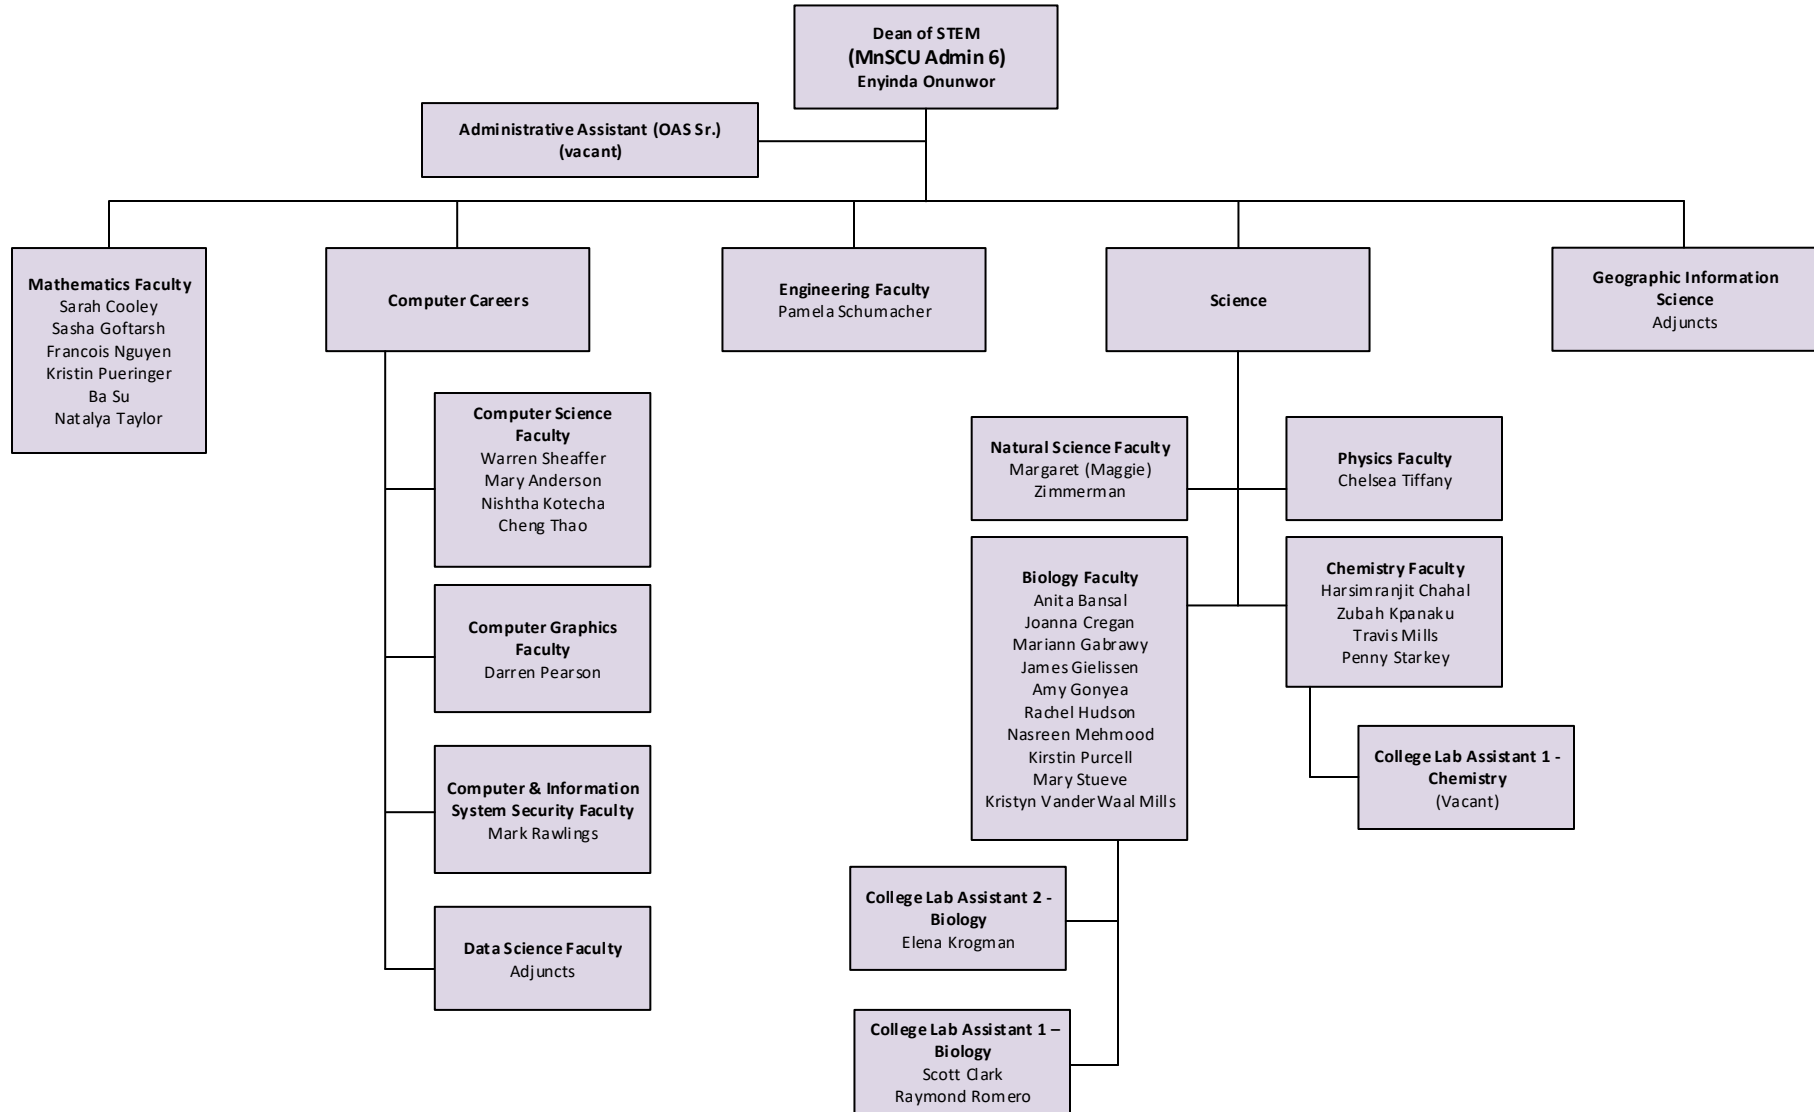

SAINT PAUL COLLEGE ORGANIZATION CHART

Updated on August 20, 2021

FINANCE AND OPERATIONS DEPARTMENT ORGANIZATION CHART

FINANCE AND OPERATIONS DEPARTMENT ORGANIZATION CHART (CONT.)
FACILITIES DEPARTMENT ORGANIZATION CHART

INFORMATION TECHNOLOGY DEPARTMENT ORGANIZATION CHART

ACADEMIC AND STUDENT AFFAIRS DEPARTMENT ORGANIZATION CHART

ACADEMIC AFFAIRS DEPARTMENT ORGANIZATION CHART (CONT.)
CAREER AND TECHNICAL EDUCATION DEPARTMENT ORGANIZATION CHART

ACADEMIC AFFAIRS DEPARTMENT ORGANIZATION CHART (CONT.)

STEM DEPARTMENT ORGANIZATION CHART

ACADEMIC AFFAIRS DEPARTMENT ORGANIZATION CHART (CONT.)
BUSINESS AND SERVICE PROGRAMS AND WORKFORCE TRAINING AND CONTINUING EDUCATION DEPARTMENT
ORGANIZATION CHART

ACADEMIC EFFECTIVENESS AND INNOVATION DEPARTMENT ORGANIZATION CHART

ADVANCEMENT AND COMMUNICATIONS ORGANIZATION CHART

ENROLLMENT MANAGEMENT AND STUDENT SUCCESS DEPARTMENT ORGANIZATION CHART (Cont.)

ENROLLMENT MANAGEMENT AND STUDENT SUCCESS DEPARTMENT ORGANIZATION CHART