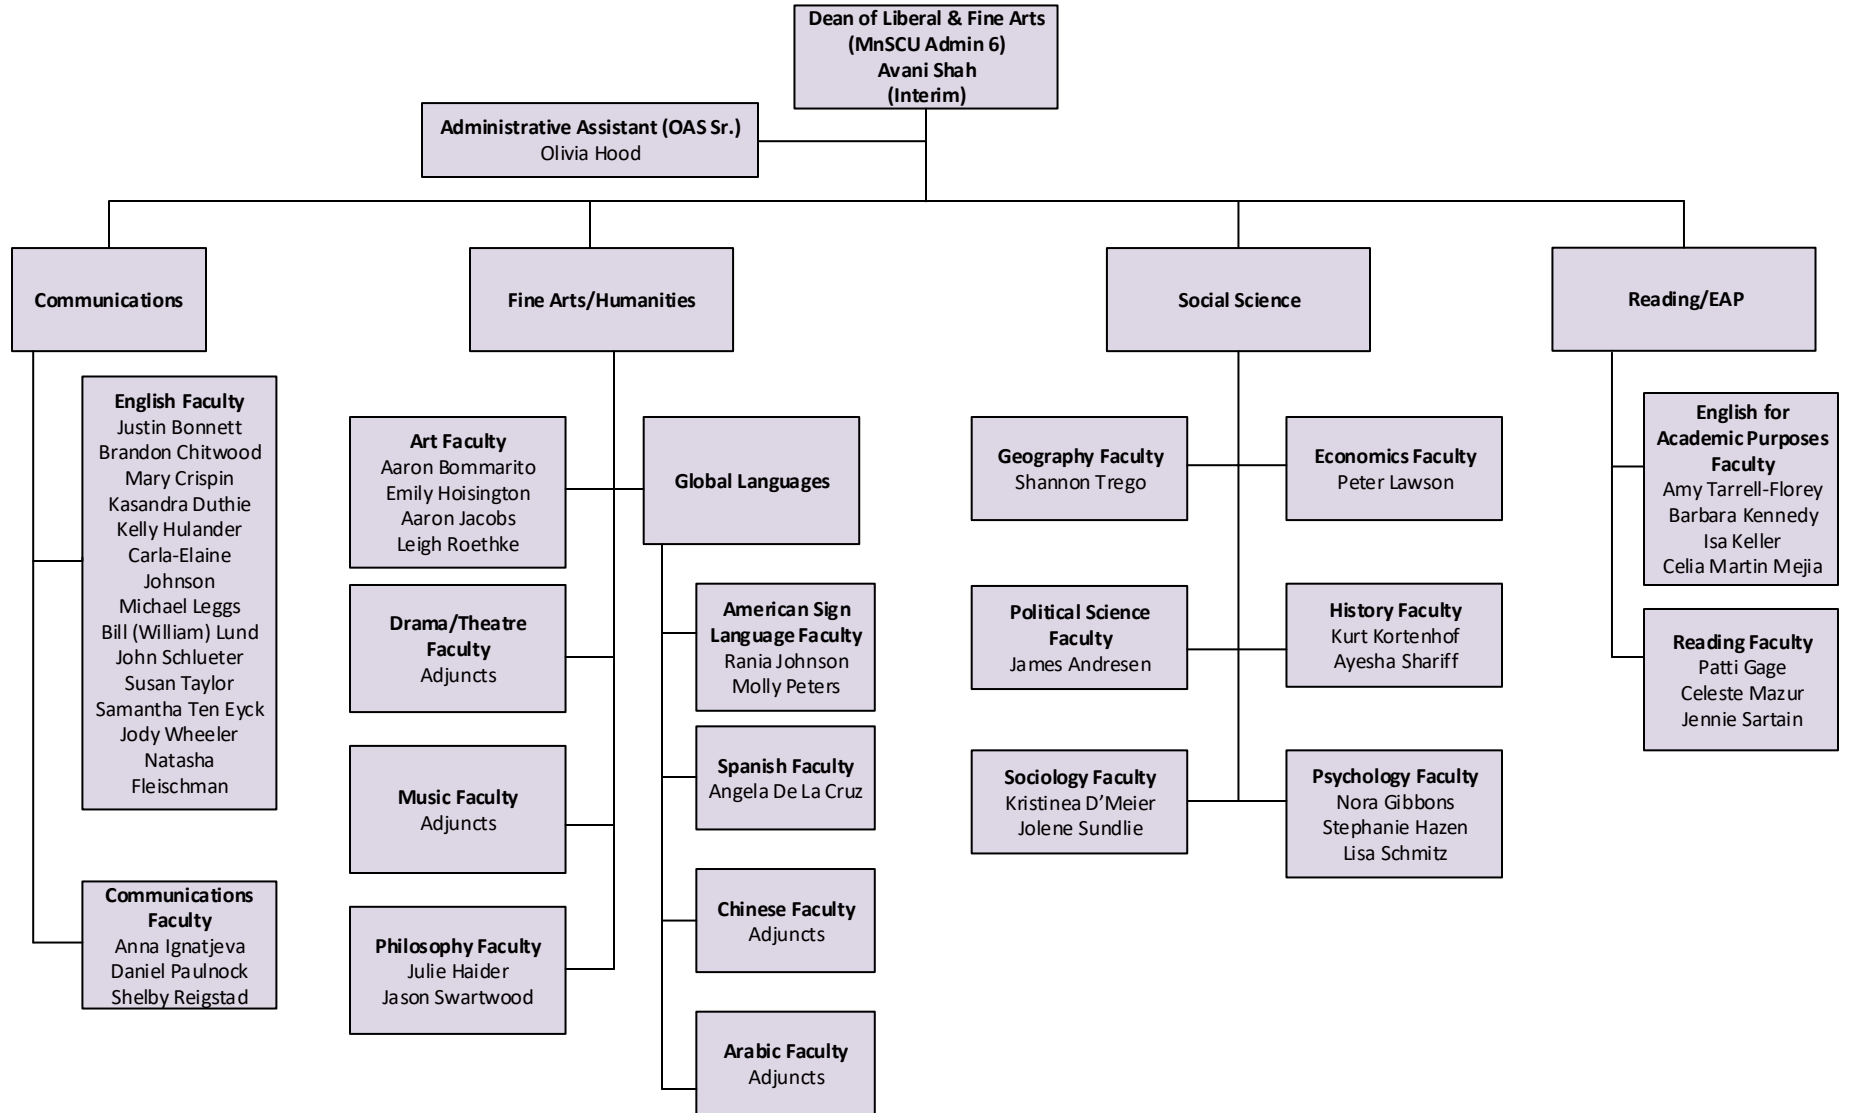

SAINT PAUL COLLEGE ORGANIZATION CHART

Updated on August 20, 2021

FINANCE AND OPERATIONS DEPARTMENT ORGANIZATION CHART

FINANCE AND OPERATIONS DEPARTMENT ORGANIZATION CHART (CONT.)
FACILITIES DEPARTMENT ORGANIZATION CHART

INFORMATION TECHNOLOGY DEPARTMENT ORGANIZATION CHART

ACADEMIC AND STUDENT AFFAIRS DEPARTMENT ORGANIZATION CHART

ACADEMIC AFFAIRS DEPARTMENT ORGANIZATION CHART (CONT.)
CAREER AND TECHNICAL EDUCATION DEPARTMENT ORGANIZATION CHART

ACADEMIC AFFAIRS DEPARTMENT ORGANIZATION CHART (CONT.)

STEM DEPARTMENT ORGANIZATION CHART

ACADEMIC AFFAIRS DEPARTMENT ORGANIZATION CHART (CONT.)
BUSINESS AND SERVICE PROGRAMS AND WORKFORCE TRAINING AND CONTINUING EDUCATION DEPARTMENT
ORGANIZATION CHART

ACADEMIC EFFECTIVENESS AND INNOVATION DEPARTMENT ORGANIZATION CHART

ADVANCEMENT AND COMMUNICATIONS ORGANIZATION CHART

ENROLLMENT MANAGEMENT AND STUDENT SUCCESS DEPARTMENT ORGANIZATION CHART (Cont.)

ENROLLMENT MANAGEMENT AND STUDENT SUCCESS DEPARTMENT ORGANIZATION CHART