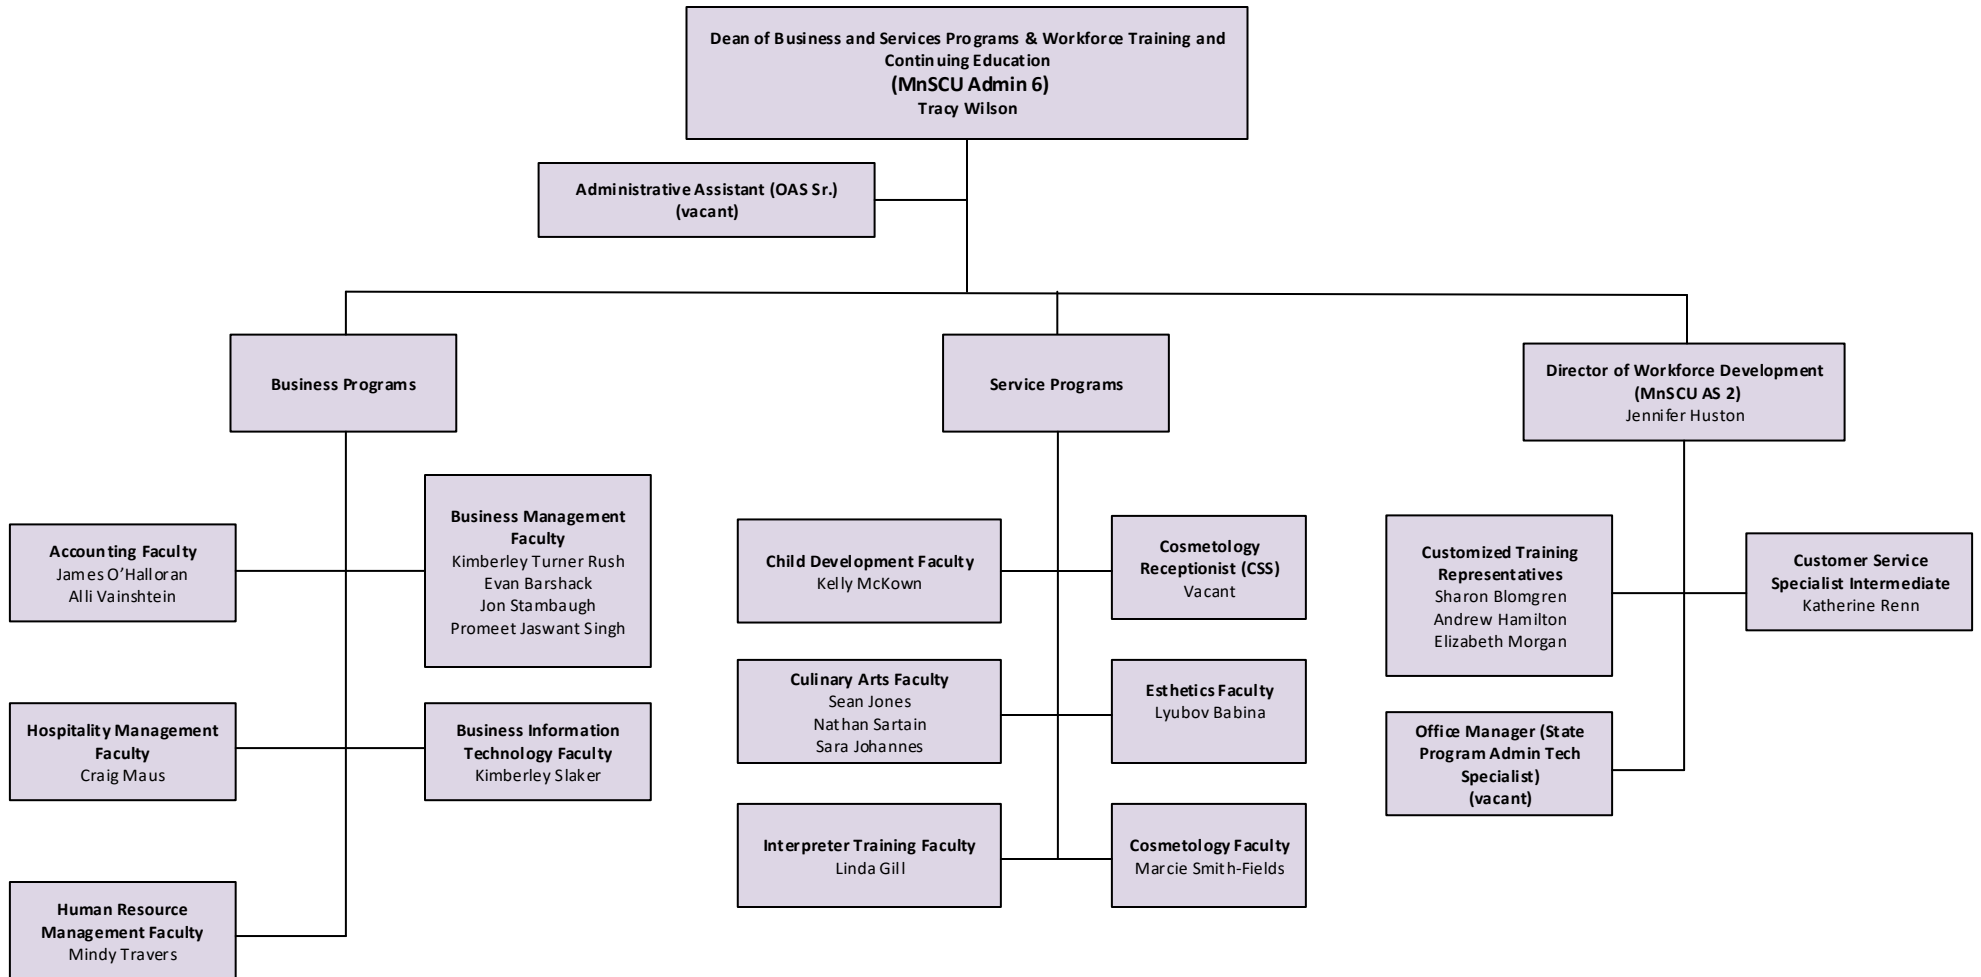

SAINT PAUL COLLEGE ORGANIZATION CHART

Updated on August 20, 2021

FINANCE AND OPERATIONS DEPARTMENT ORGANIZATION CHART

FINANCE AND OPERATIONS DEPARTMENT ORGANIZATION CHART (CONT.)
FACILITIES DEPARTMENT ORGANIZATION CHART

INFORMATION TECHNOLOGY DEPARTMENT ORGANIZATION CHART

ACADEMIC AND STUDENT AFFAIRS DEPARTMENT ORGANIZATION CHART

ACADEMIC AFFAIRS DEPARTMENT ORGANIZATION CHART (CONT.)
CAREER AND TECHNICAL EDUCATION DEPARTMENT ORGANIZATION CHART

ACADEMIC AFFAIRS DEPARTMENT ORGANIZATION CHART (CONT.)

STEM DEPARTMENT ORGANIZATION CHART

ACADEMIC AFFAIRS DEPARTMENT ORGANIZATION CHART (CONT.)
BUSINESS AND SERVICE PROGRAMS AND WORKFORCE TRAINING AND CONTINUING EDUCATION DEPARTMENT
ORGANIZATION CHART

ACADEMIC EFFECTIVENESS AND INNOVATION DEPARTMENT ORGANIZATION CHART

ADVANCEMENT AND COMMUNICATIONS ORGANIZATION CHART

ENROLLMENT MANAGEMENT AND STUDENT SUCCESS DEPARTMENT ORGANIZATION CHART (Cont.)

ENROLLMENT MANAGEMENT AND STUDENT SUCCESS DEPARTMENT ORGANIZATION CHART